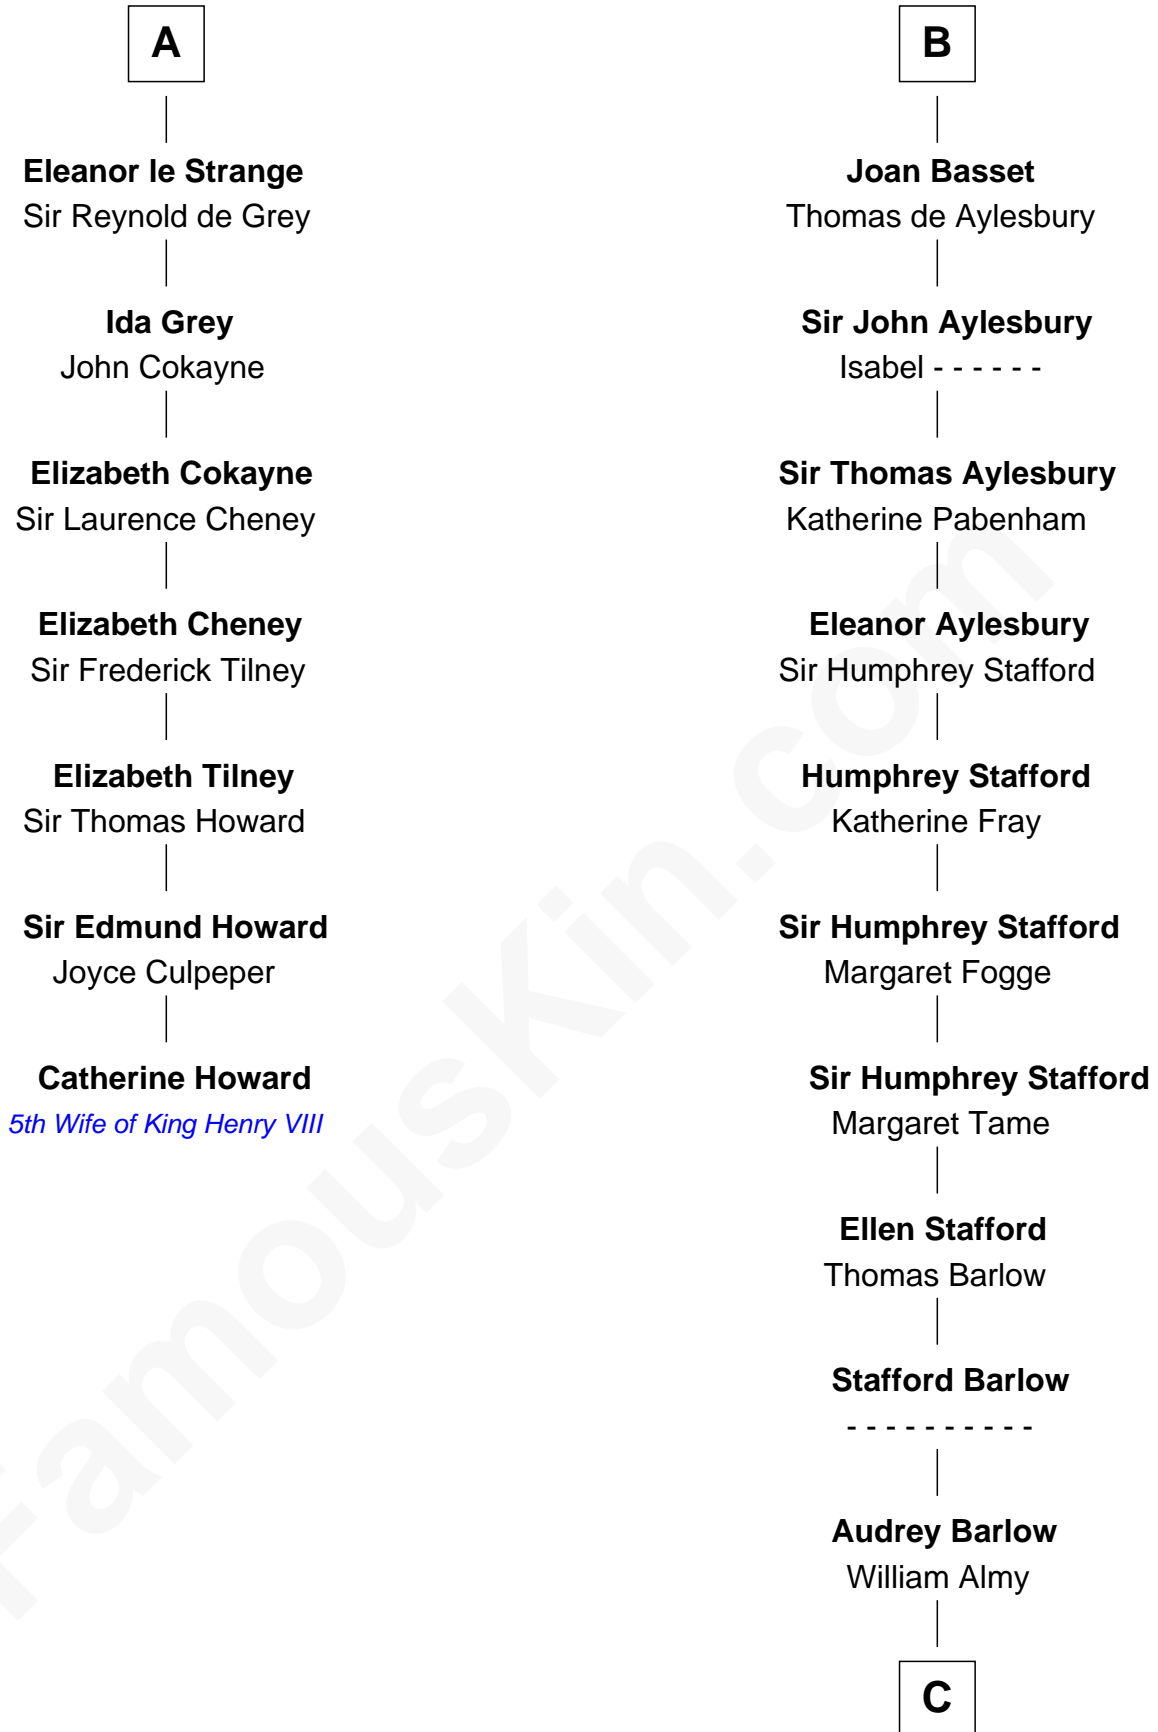

FamousKin.com

Relationship Chart of

Catherine Howard

5th Wife of King Henry VIII

13th cousin 7 times removed of

William Ellery

Signer of the Declaration of Independence

C

Christopher Almy

Elizabeth Cornell

Col. Job Almy

Ann Lawton

Elizabeth Almy

William Ellery

William Ellery

Signer of Declaration of Independence