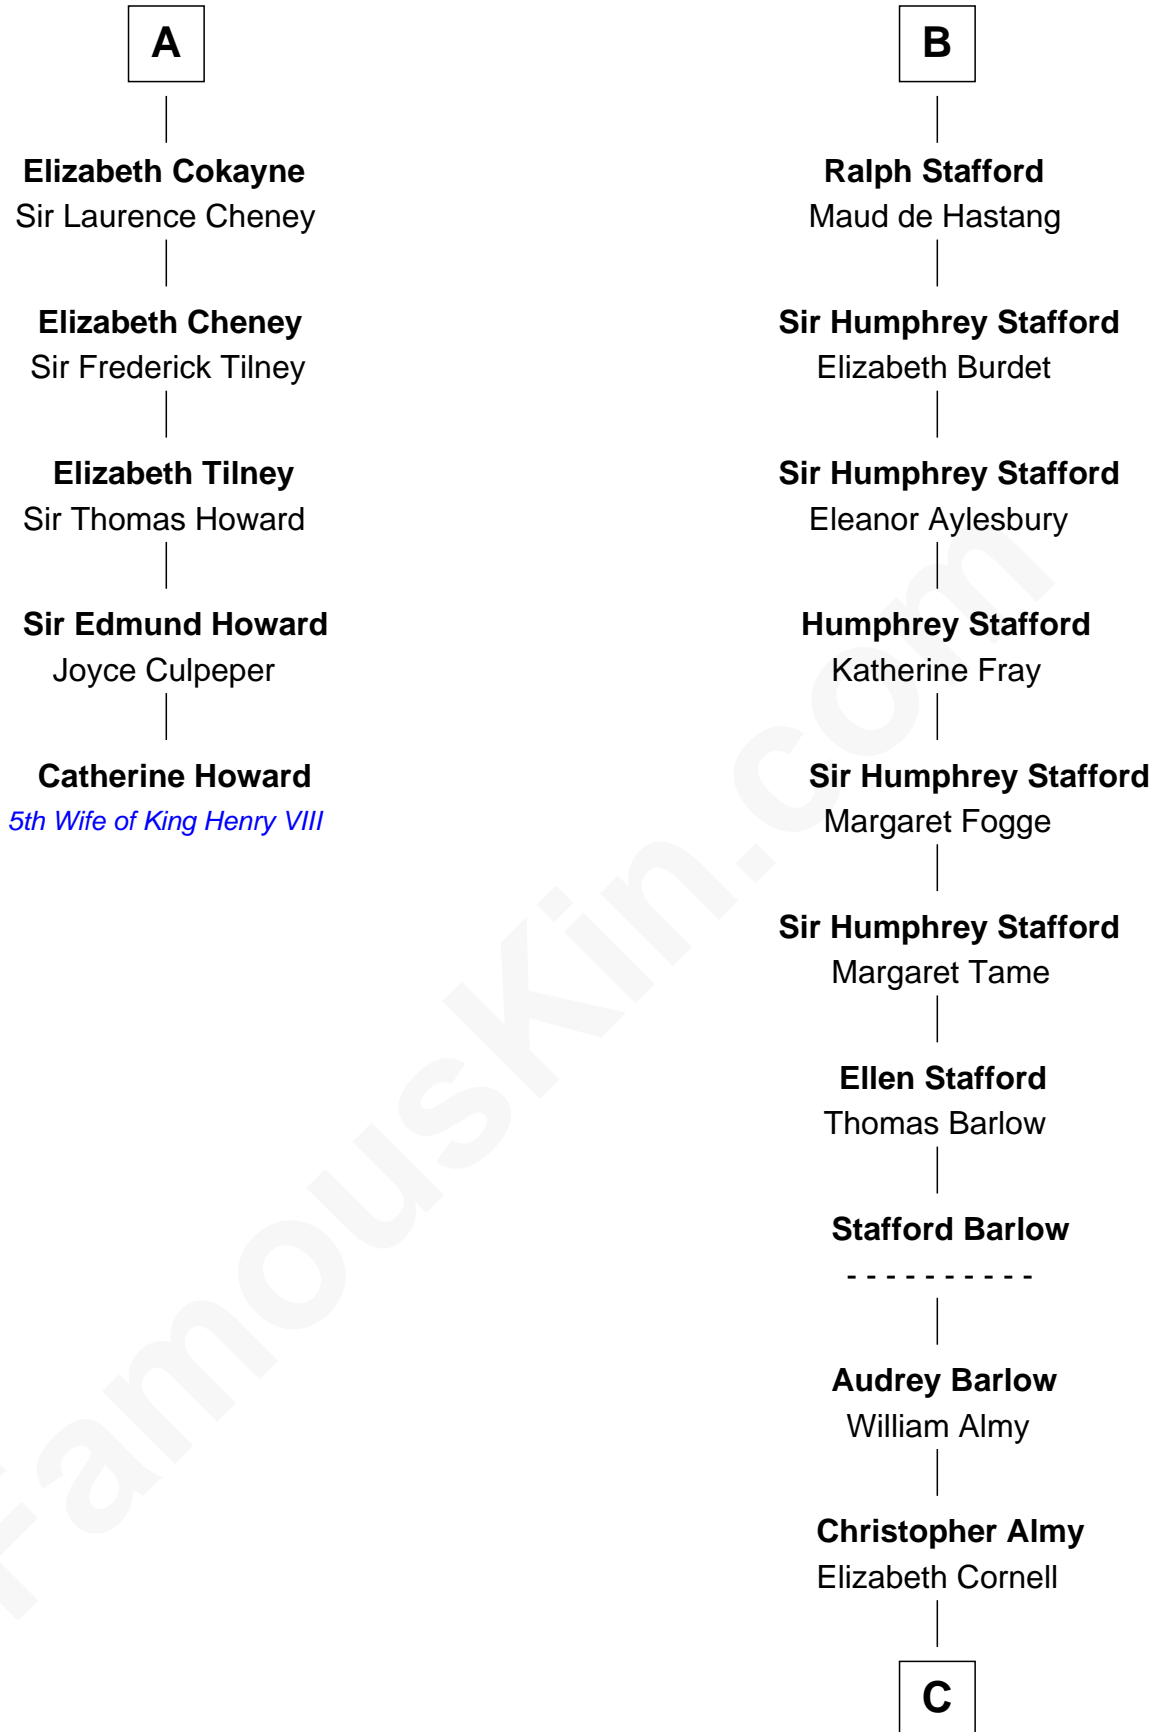

## Relationship Chart of

### Catherine Howard

5th Wife of King Henry VIII

11th cousin 8 times removed of

### William Ellery

Signer of the Declaration of Independence

**C**

Col. Job Almy

Ann Lawton

Elizabeth Almy

William Ellery

William Ellery