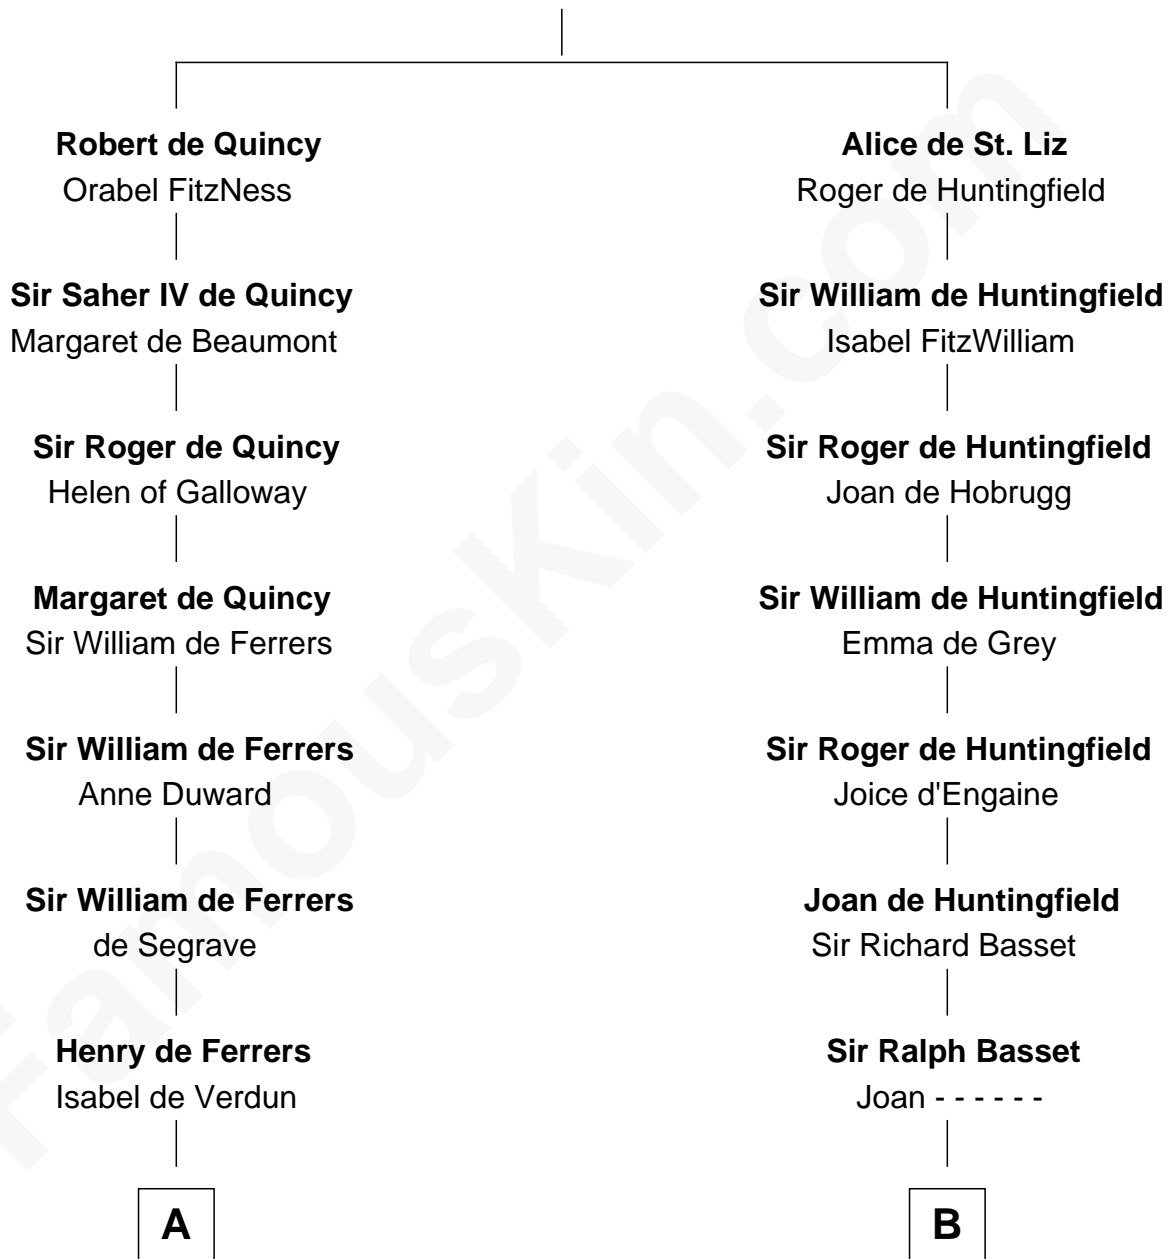

Saher I de Quincy

Maud de St. Liz