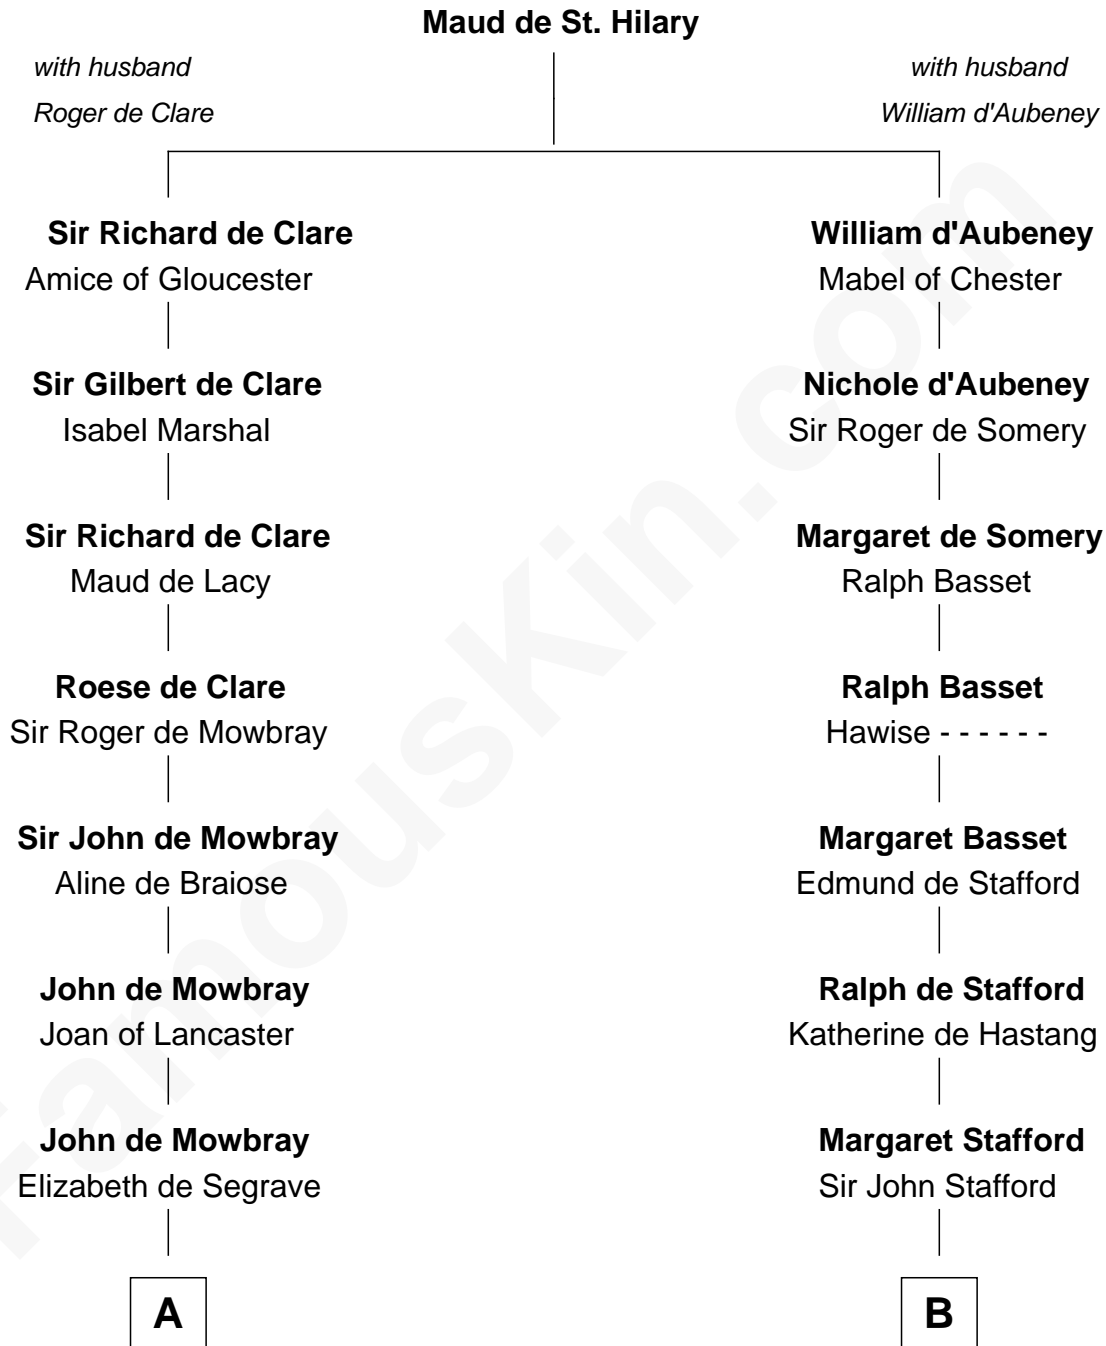

FamousKin.com

Relationship Chart of

Catherine Howard

5th Wife of King Henry VIII

12th cousin 7 times removed of

William Ellery

Signer of the Declaration of Independence

C

Col. Job Almy

Ann Lawton

Elizabeth Almy

William Ellery

William Ellery

Signer of Declaration of Independence

FamousKin.com