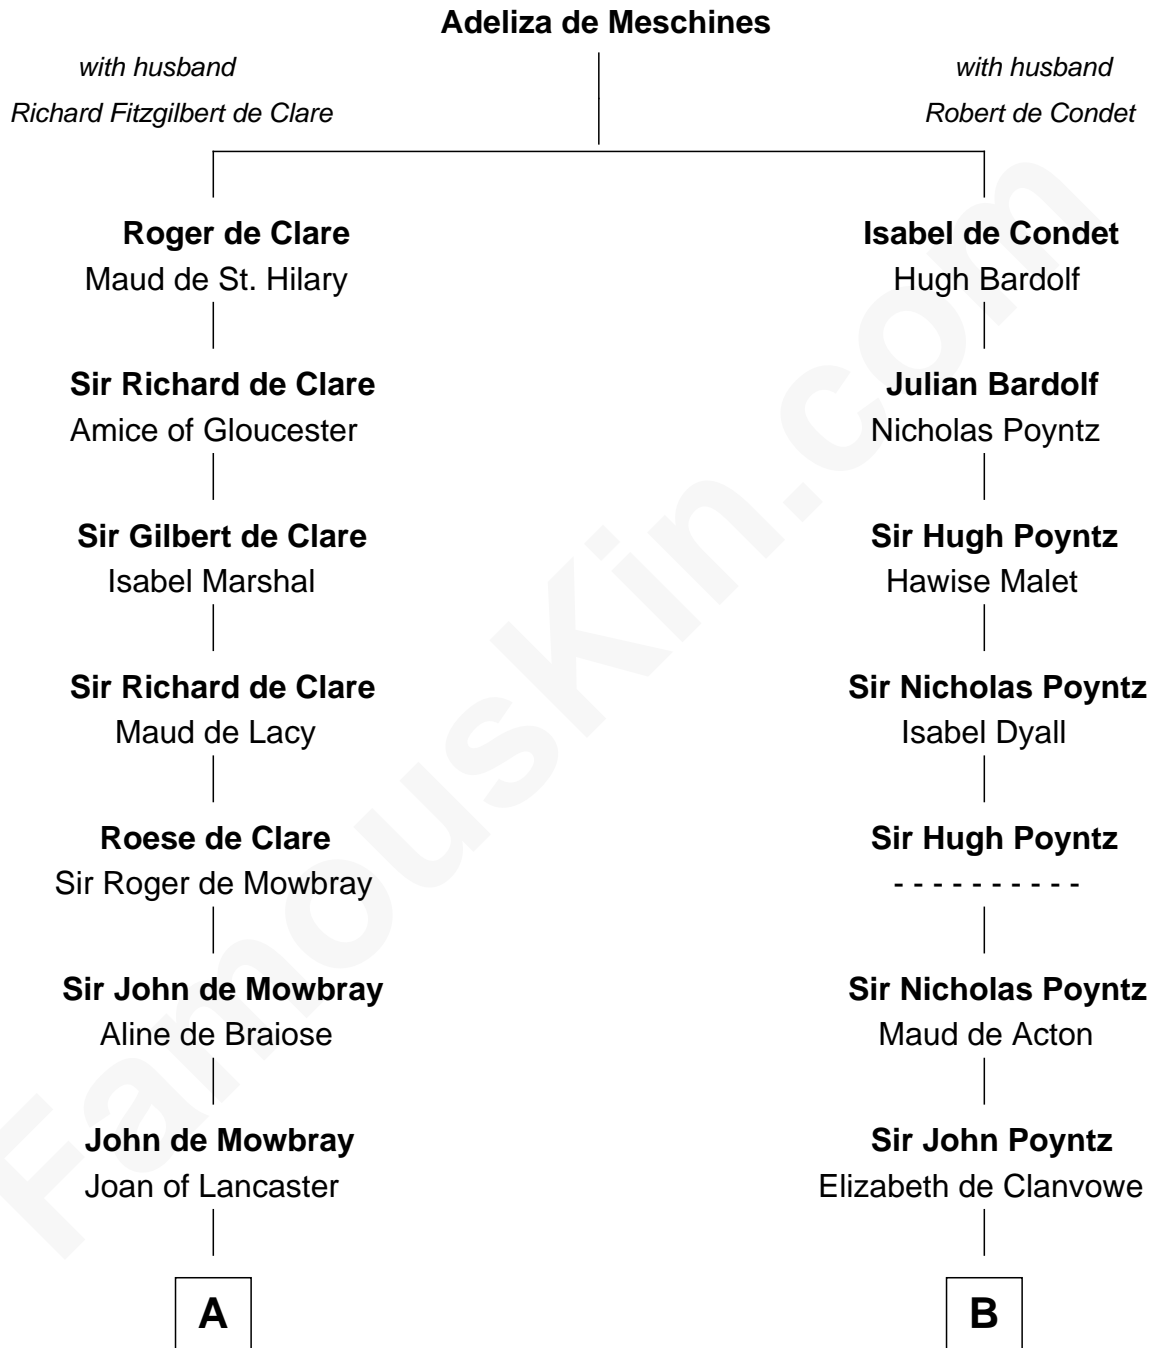

FamousKin.com

Relationship Chart of

Catherine Howard

5th Wife of King Henry VIII

13th cousin 6 times removed of

William Ellery

Signer of the Declaration of Independence

C

—
Col. Job Almy

Ann Lawton

—
Elizabeth Almy

William Ellery

—
William Ellery

Signer of Declaration of Independence

FamousKin.com