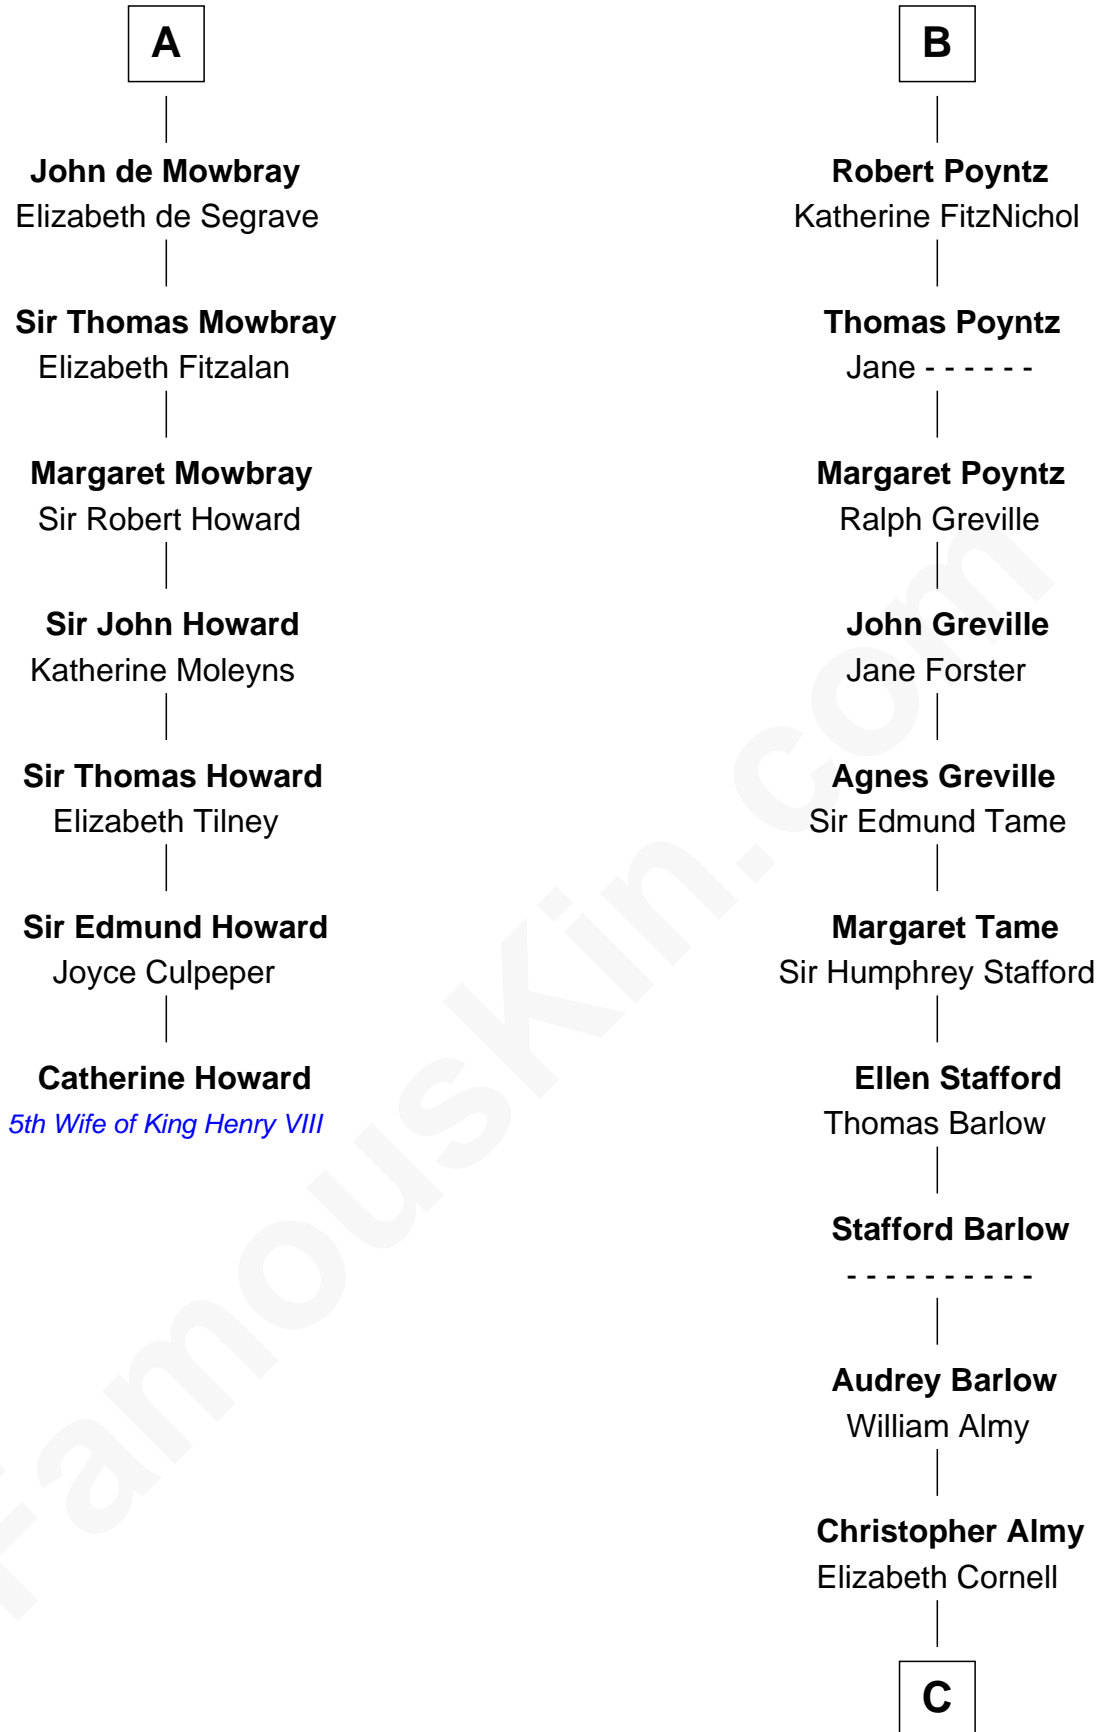

FamousKin.com

Relationship Chart of

Catherine Howard

5th Wife of King Henry VIII

13th cousin 6 times removed of

William Ellery

Signer of the Declaration of Independence

C

—
Col. Job Almy

Ann Lawton

—
Elizabeth Almy

William Ellery

—
William Ellery

Signer of Declaration of Independence

FamousKin.com