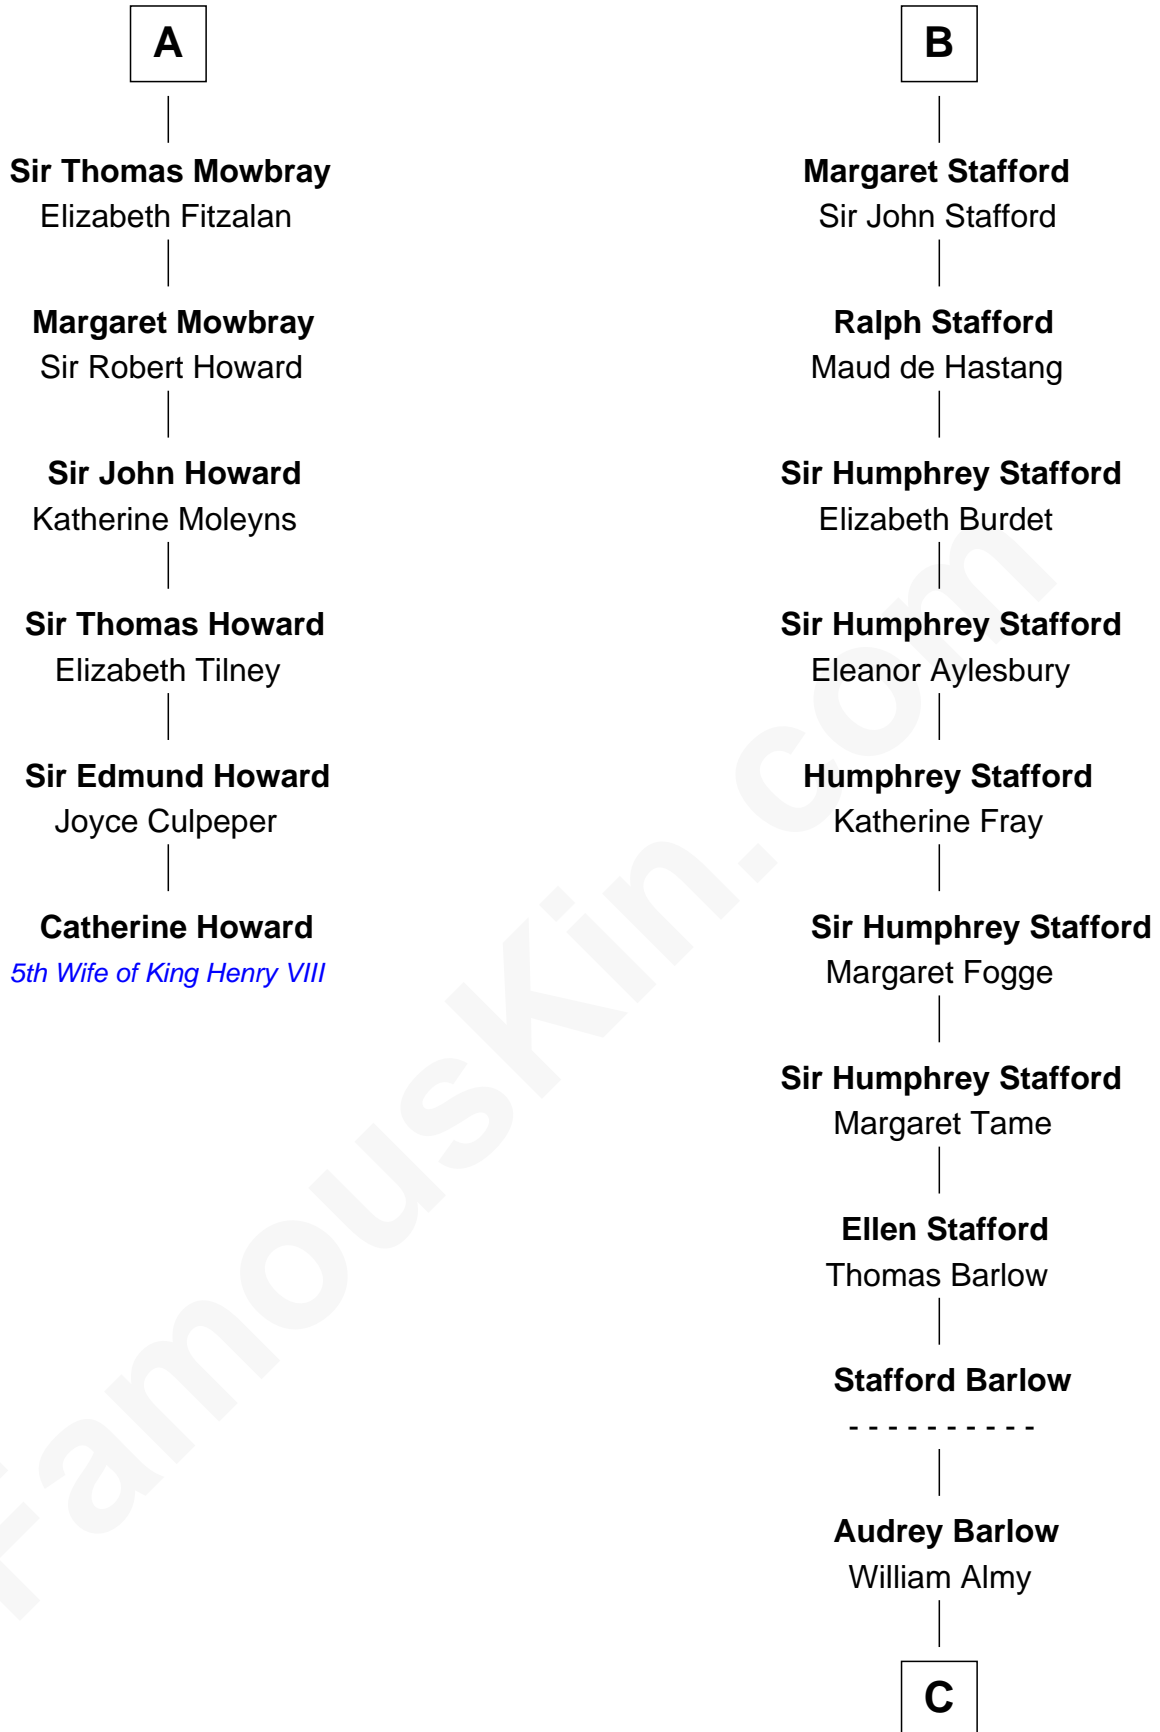

## Relationship Chart of

### Catherine Howard

5th Wife of King Henry VIII

12th cousin 8 times removed of

### William Ellery

Signer of the Declaration of Independence

**C**

Christopher Almy

Elizabeth Cornell

Col. Job Almy

Ann Lawton

Elizabeth Almy