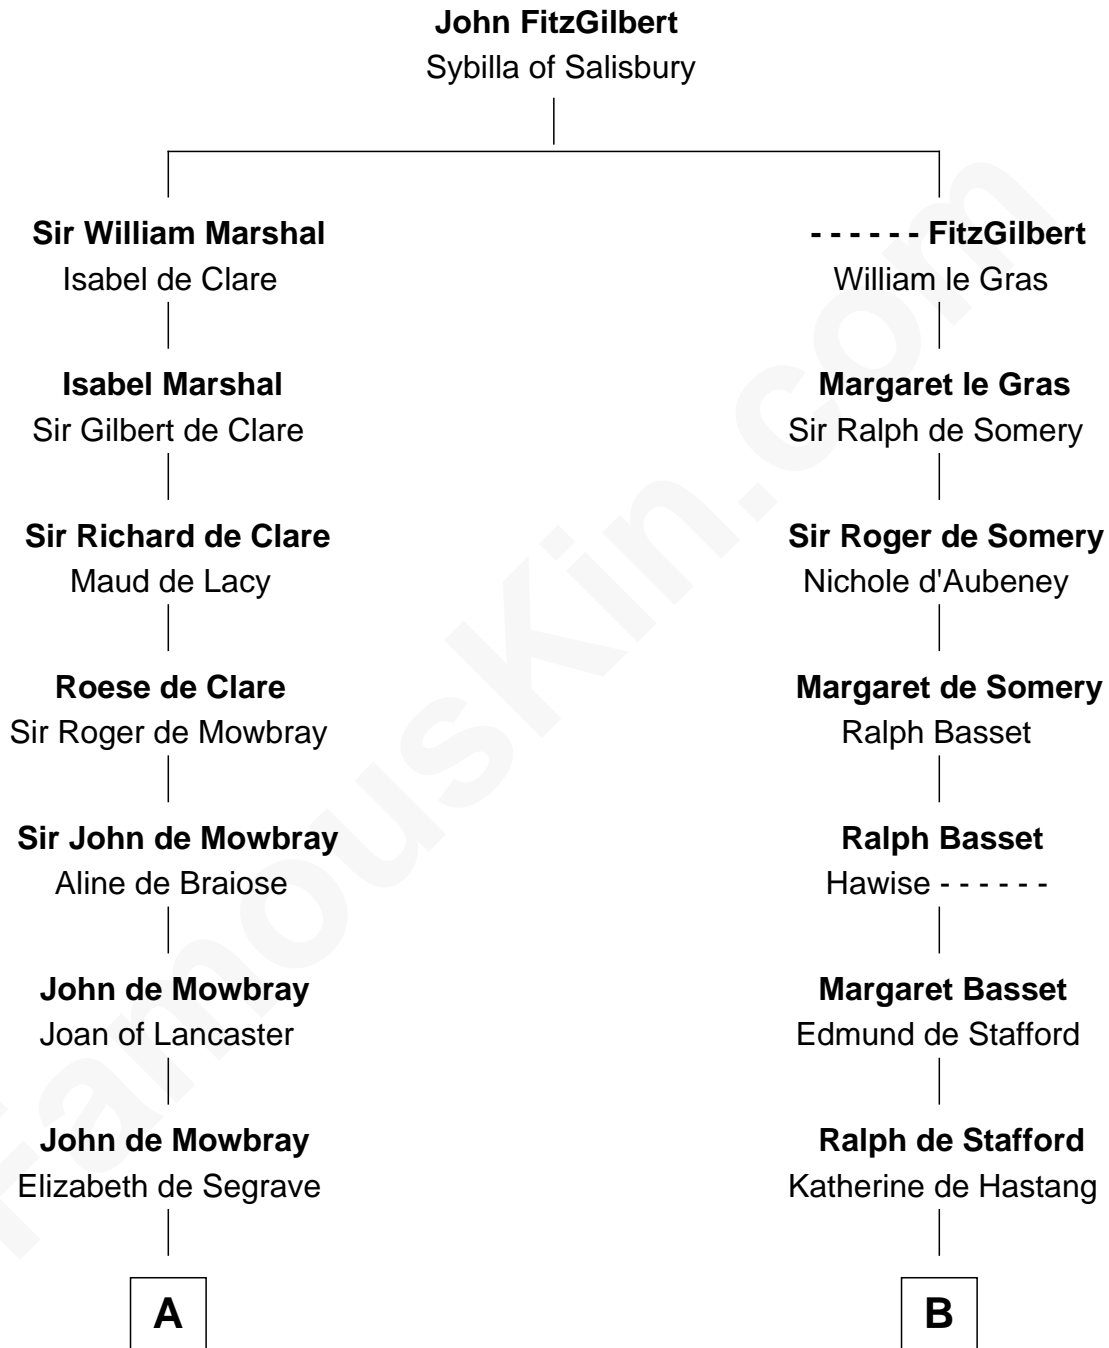

FamousKin.com

Relationship Chart of

Catherine Howard

5th Wife of King Henry VIII

12th cousin 8 times removed of

William Ellery

Signer of the Declaration of Independence