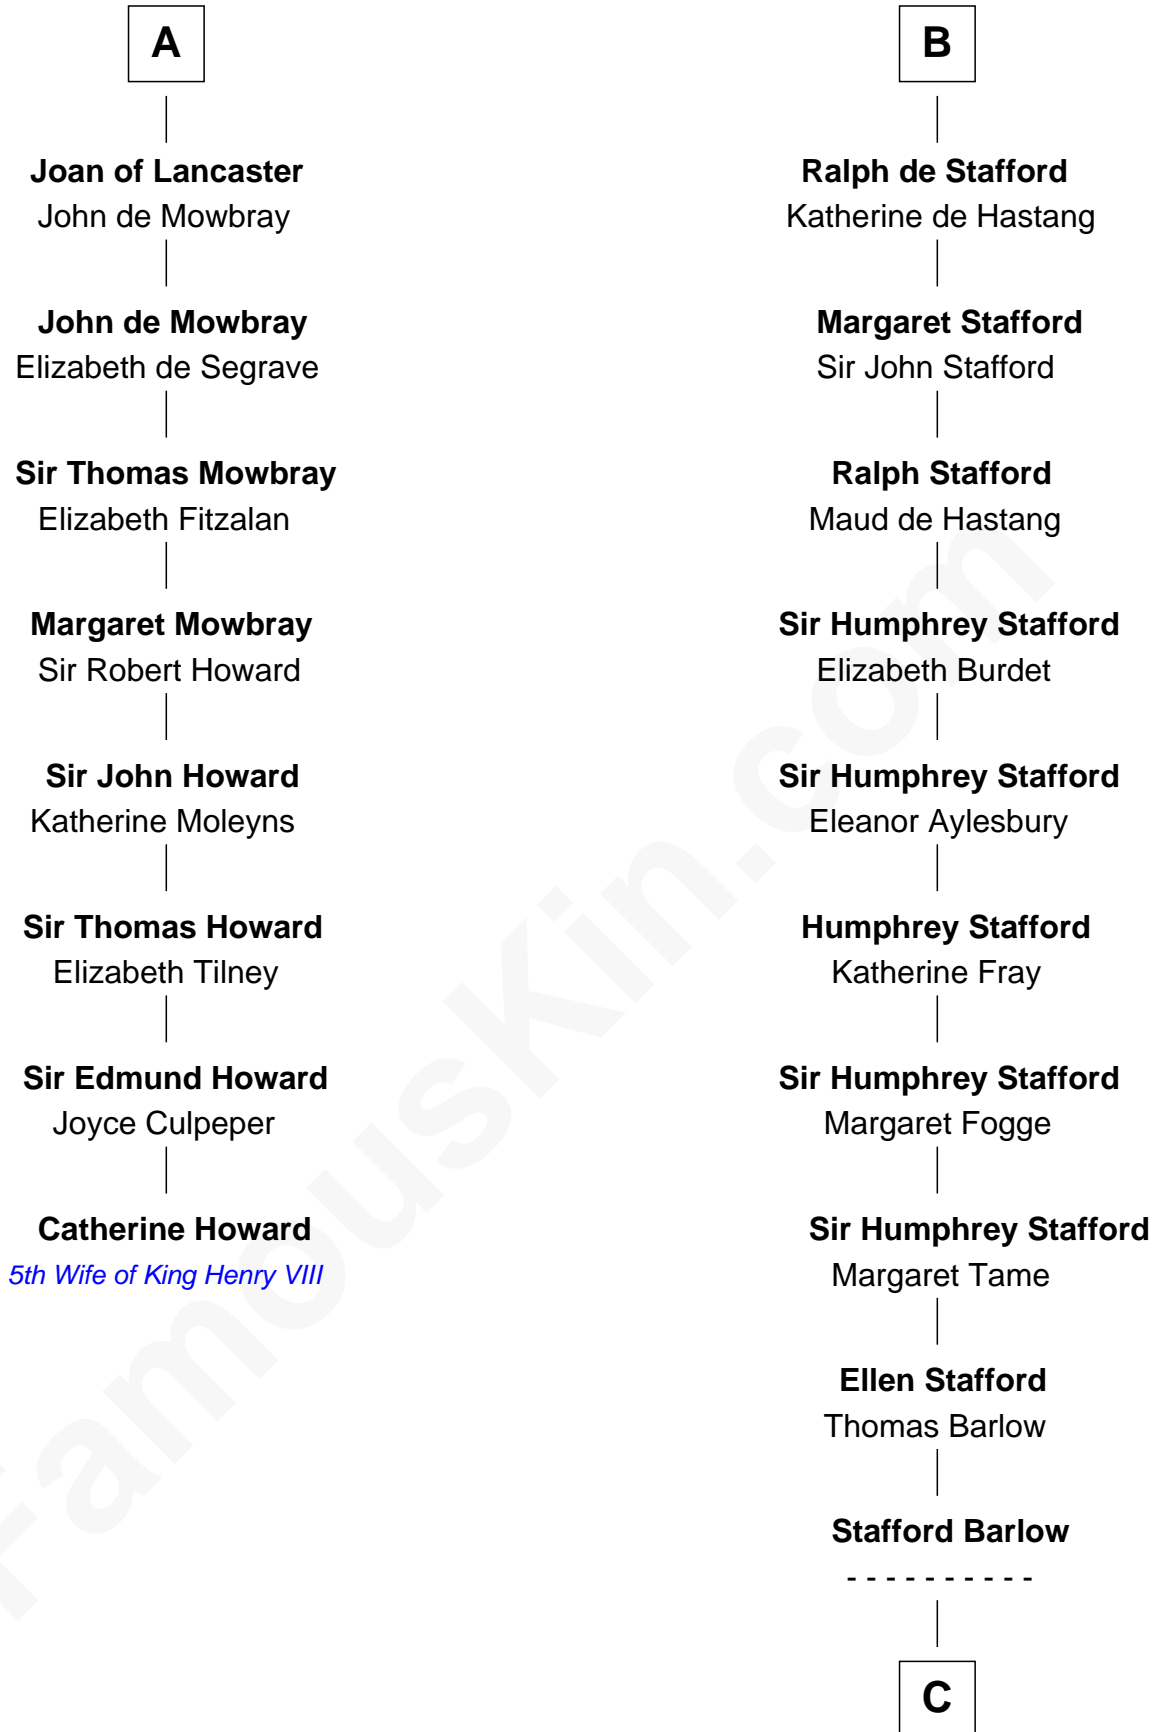

FamousKin.com Relationship Chart of

Catherine Howard

5th Wife of King Henry VIII

14th cousin 7 times removed of

William Ellery

Signer of the Declaration of Independence

Gottfried I, Count of Louvain

Ide de Chiny

Ralph Basset

Ralph Basset

Hawise - - - - -

Margaret Basset

Edmund de Stafford

B

C

Audrey Barlow