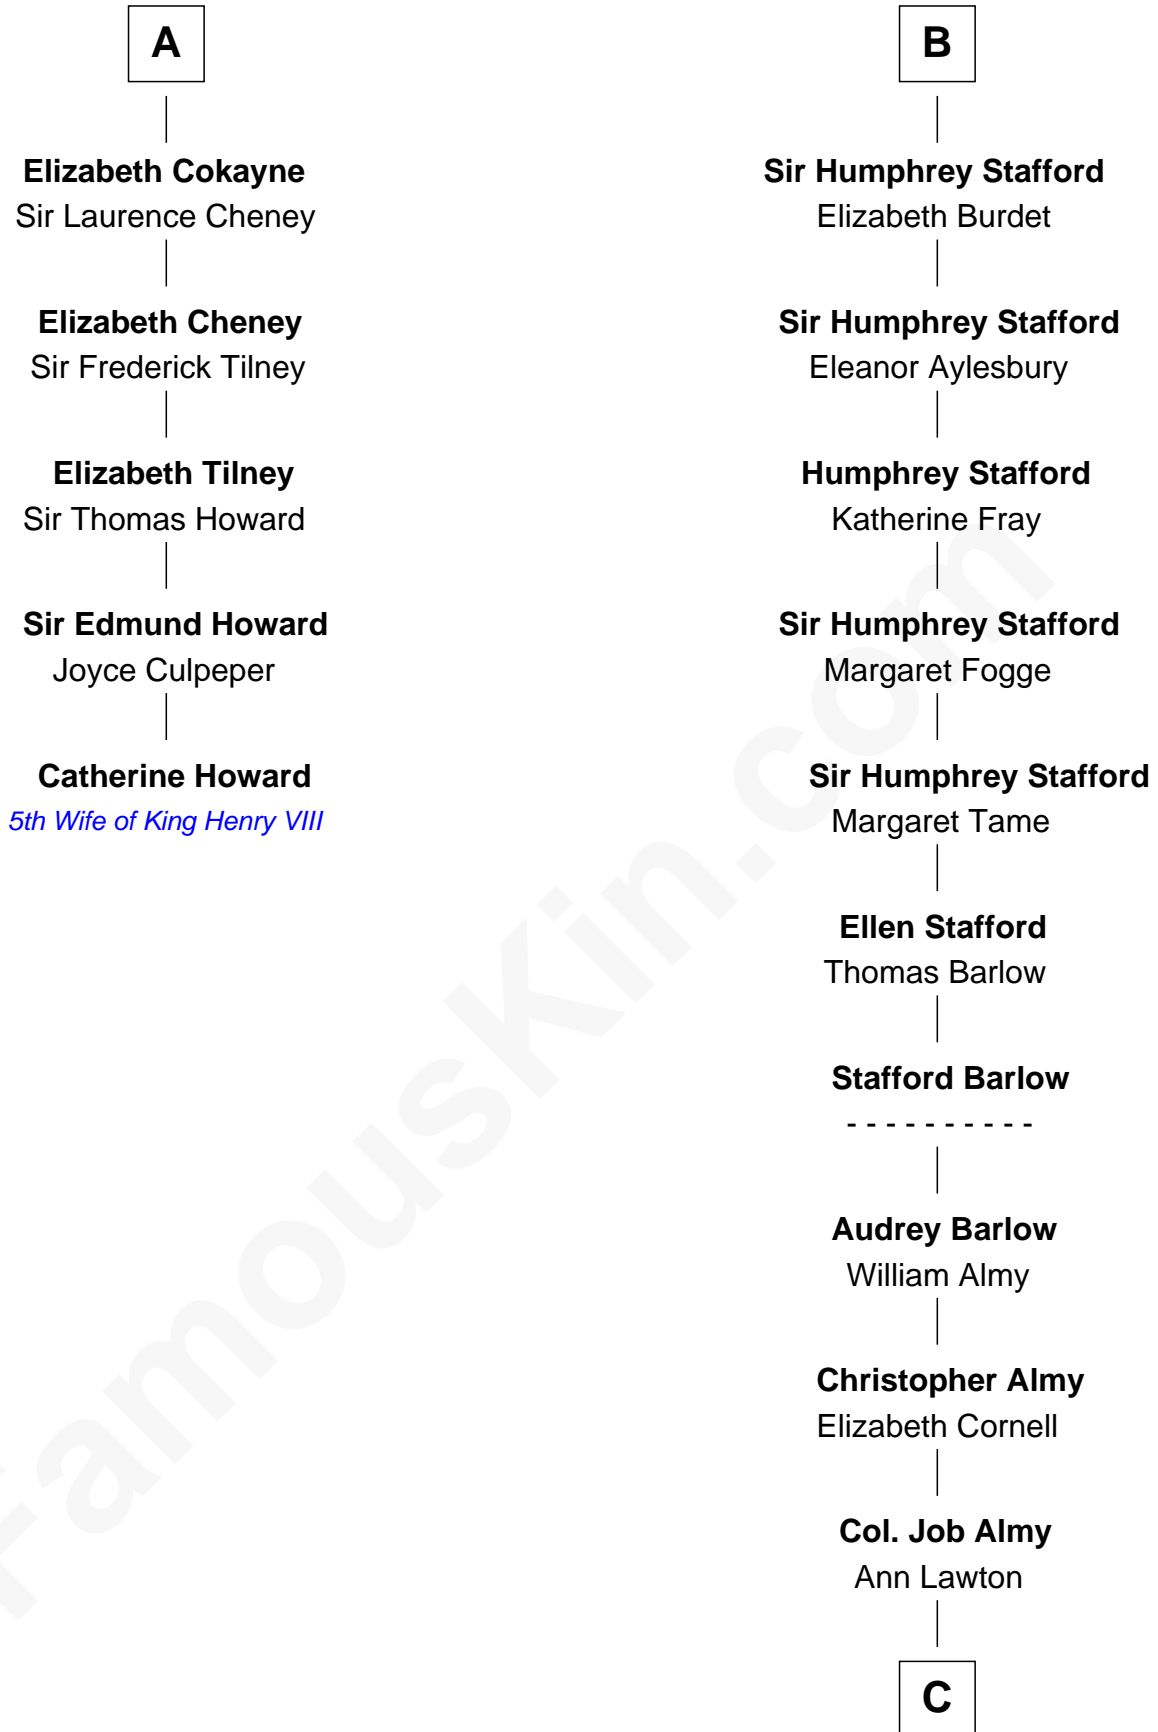

# FamousKin.com Relationship Chart of

**Catherine Howard**

*5th Wife of King Henry VIII*

11th cousin 7 times removed of

**William Ellery**

*Signer of the Declaration of Independence*

**Sir William Longespee**

Ela of Salisbury

**C**

—  
**Elizabeth Almy**

William Ellery

—  
**William Ellery**

*Signer of Declaration of Independence*

FamousKin.com