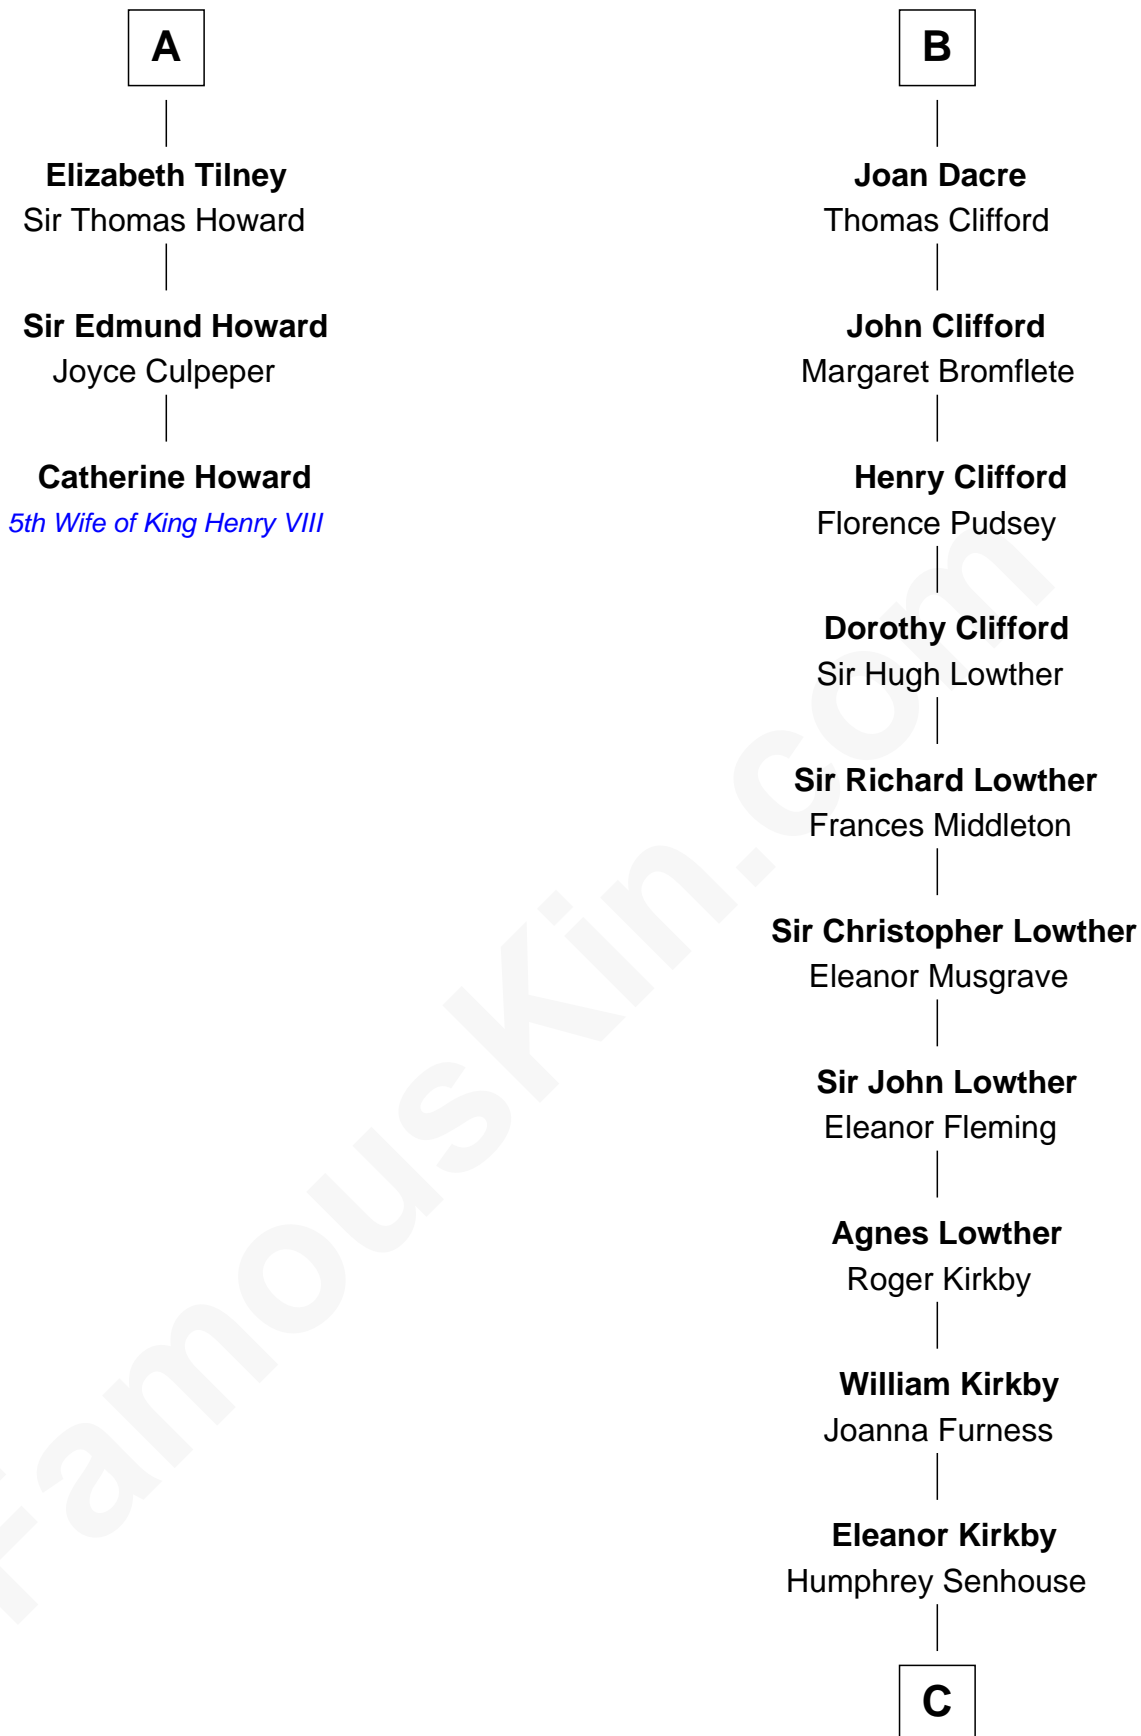

FamousKin.com Relationship Chart of

Catherine Howard

5th Wife of King Henry VIII

9th cousin 10 times removed of

Fletcher Christian

Leader of the mutiny on the Bounty

Sir Humphrey de Bohun

Maud of Eu

C

Bridget Senhouse

John Christian

Charles Christian

Anne Dixon

Fletcher Christian

Leader of the mutiny on the Bounty

FamousKin.com