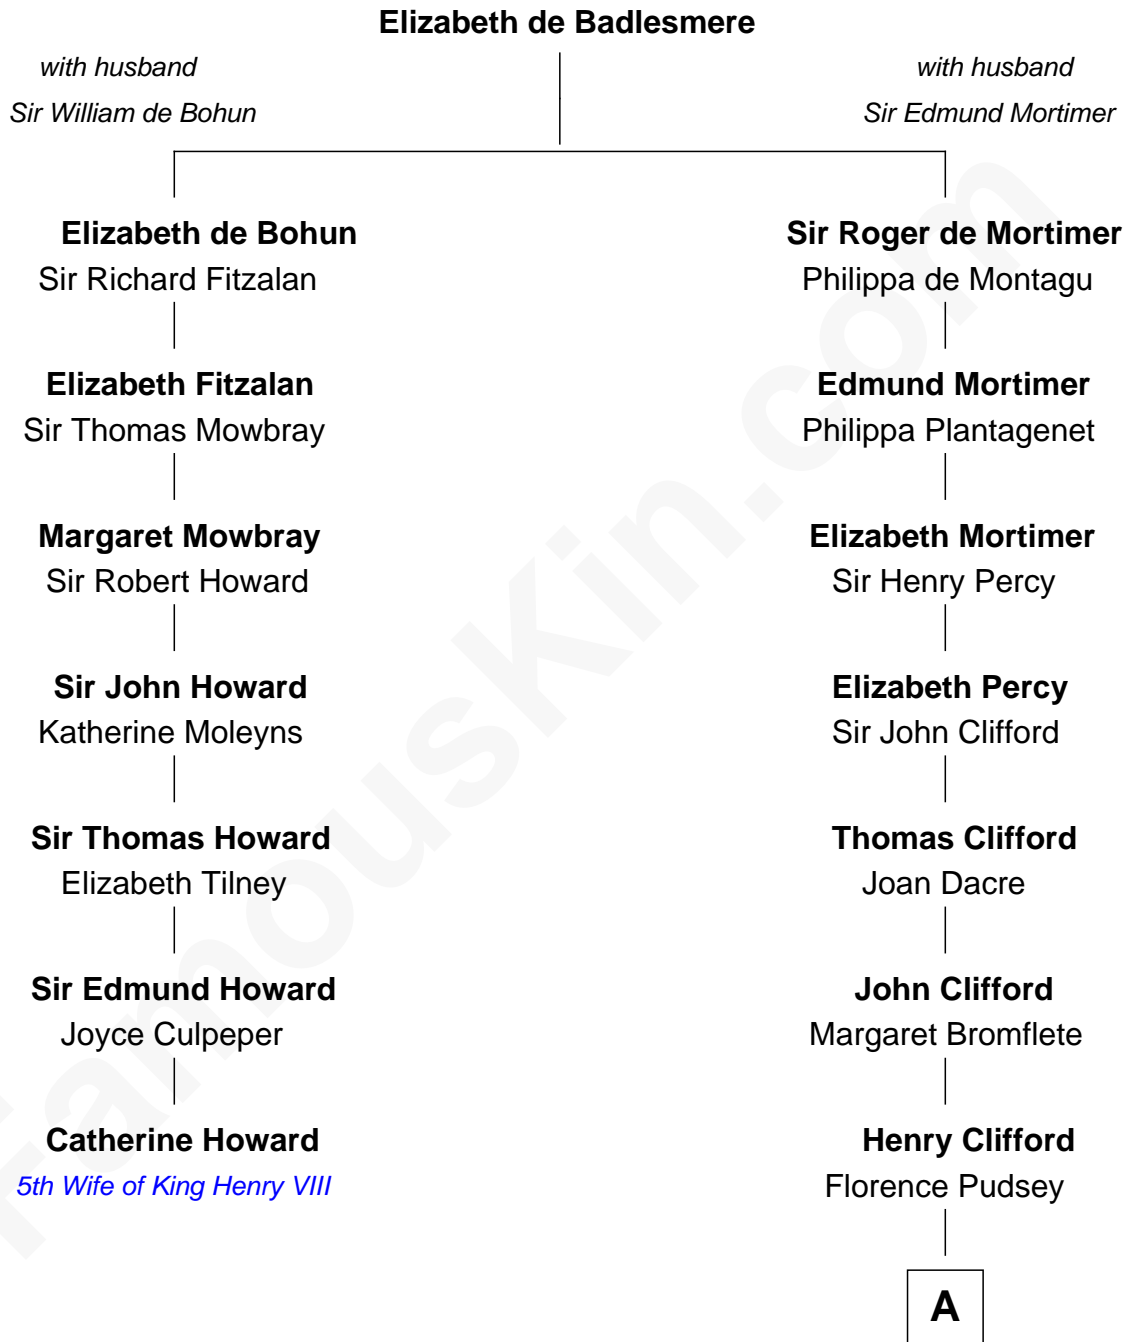

# FamousKin.com Relationship Chart of

**Catherine Howard**

*5th Wife of King Henry VIII*

6th cousin 10 times removed of

**Fletcher Christian**

*Leader of the mutiny on the Bounty*

**A**

**Dorothy Clifford**

Sir Hugh Lowther

**Sir Richard Lowther**

Frances Middleton

**Sir Christopher Lowther**

Eleanor Musgrave

**Sir John Lowther**

Eleanor Fleming

**Agnes Lowther**

Anne Dixon

**Fletcher Christian**

*Leader of the mutiny on the Bounty*