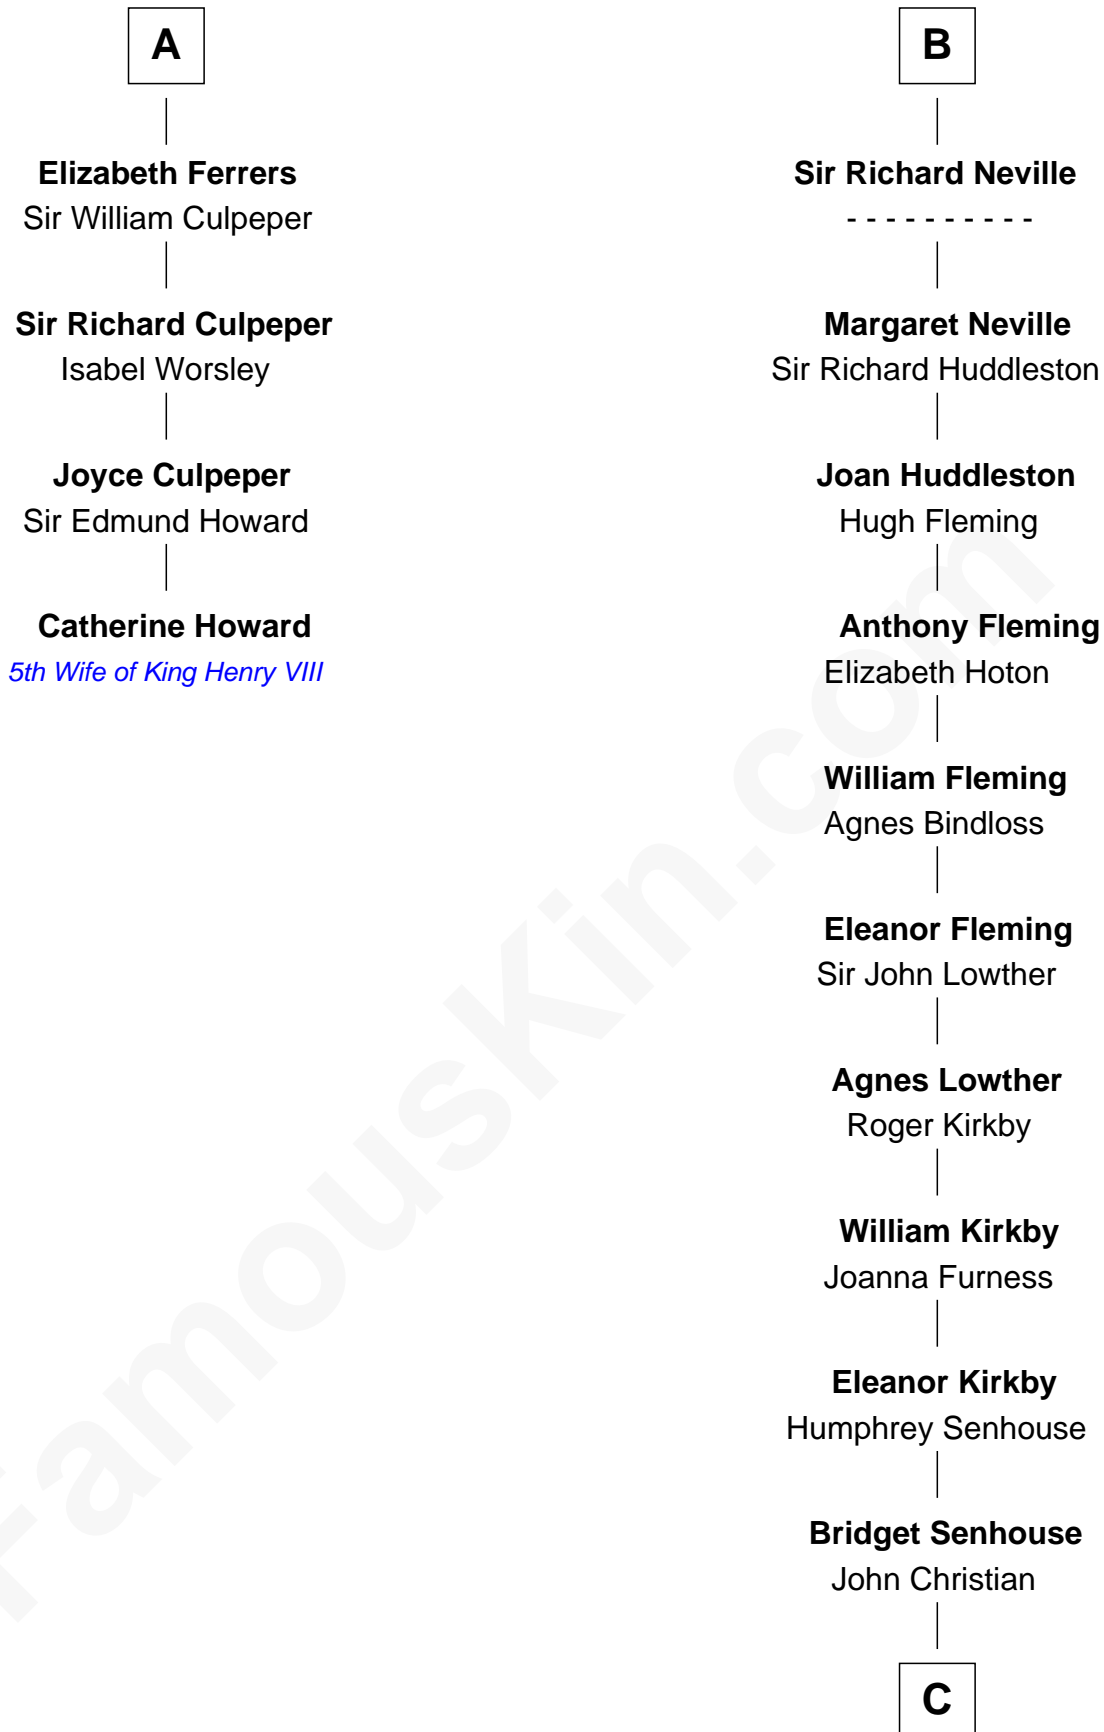

# FamousKin.com Relationship Chart of

**Catherine Howard**

*5th Wife of King Henry VIII*

10th cousin 8 times removed of

**Fletcher Christian**

*Leader of the mutiny on the Bounty*

**Sir Roger de Quincy**

Helen of Galloway

Alan la Zouche

**Margery la Zouche**

Robert FitzRoger

**Euphemia de Clavering**

Sir Ranulph de Neville

**Sir Ralph de Neville**

Alice de Audley

**Sir John de Neville**

Maude de Percy

**Sir Ralph Neville**

Joan Beaufort

**Sir Richard Neville**

Alice Montagu

**B**

**C**

**Charles Christian**

Anne Dixon

**Fletcher Christian**

*Leader of the mutiny on the Bounty*

FamousKin.com