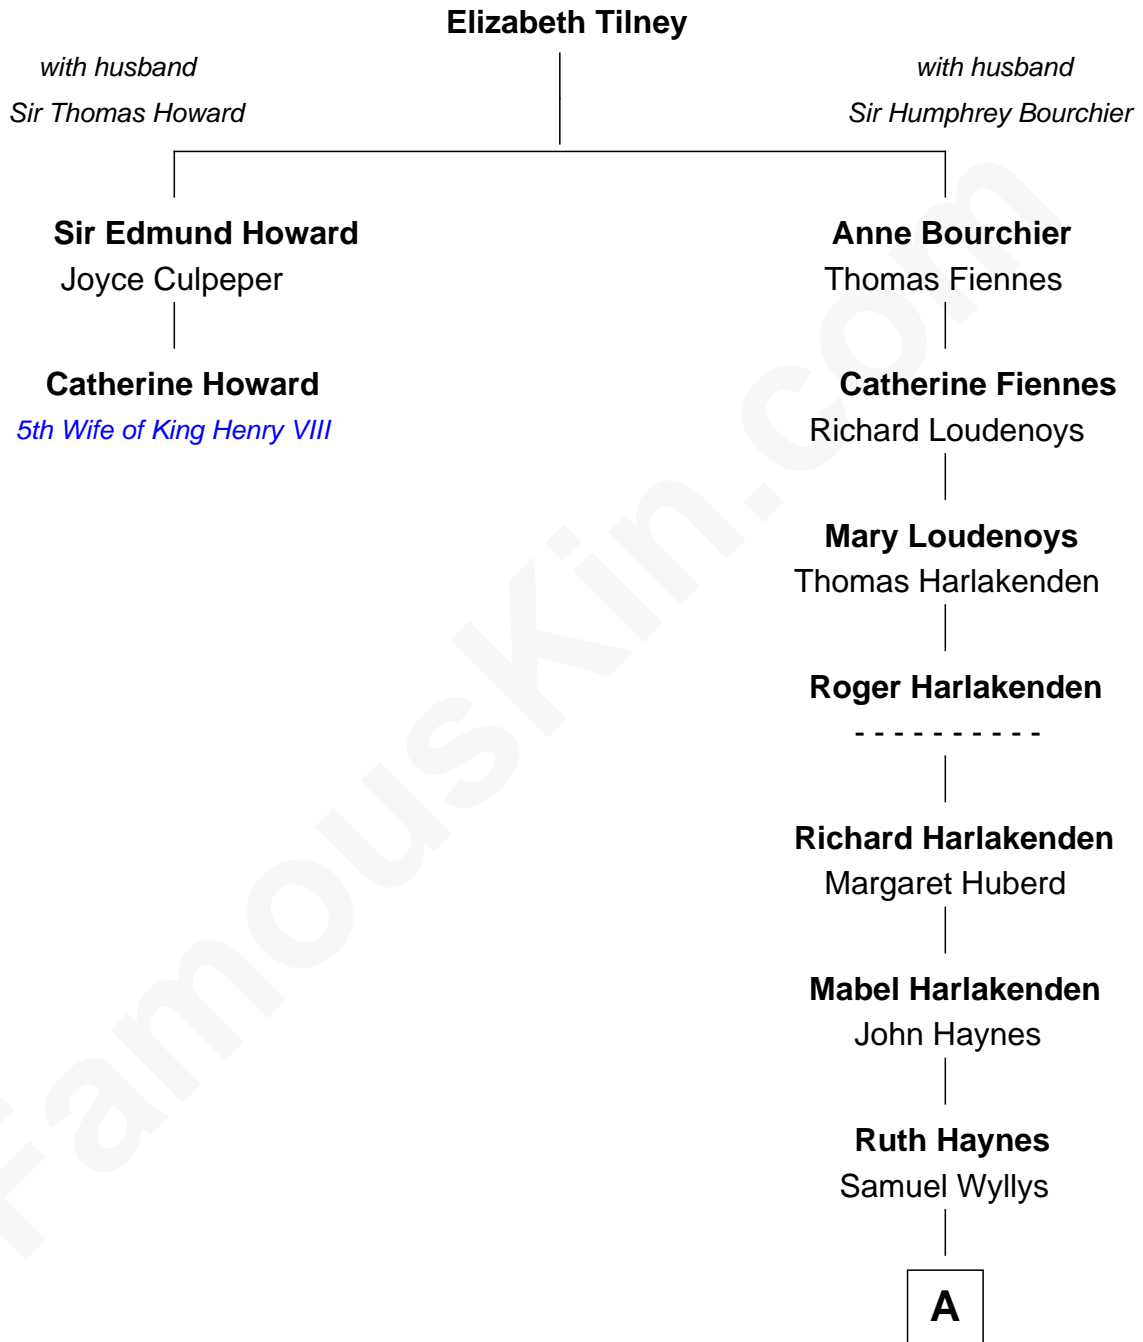

FamousKin.com

Relationship Chart of

Catherine Howard

5th Wife of King Henry VIII

1st cousin 14 times removed of

Ali Wentworth

TV Actress and Comedienne

A