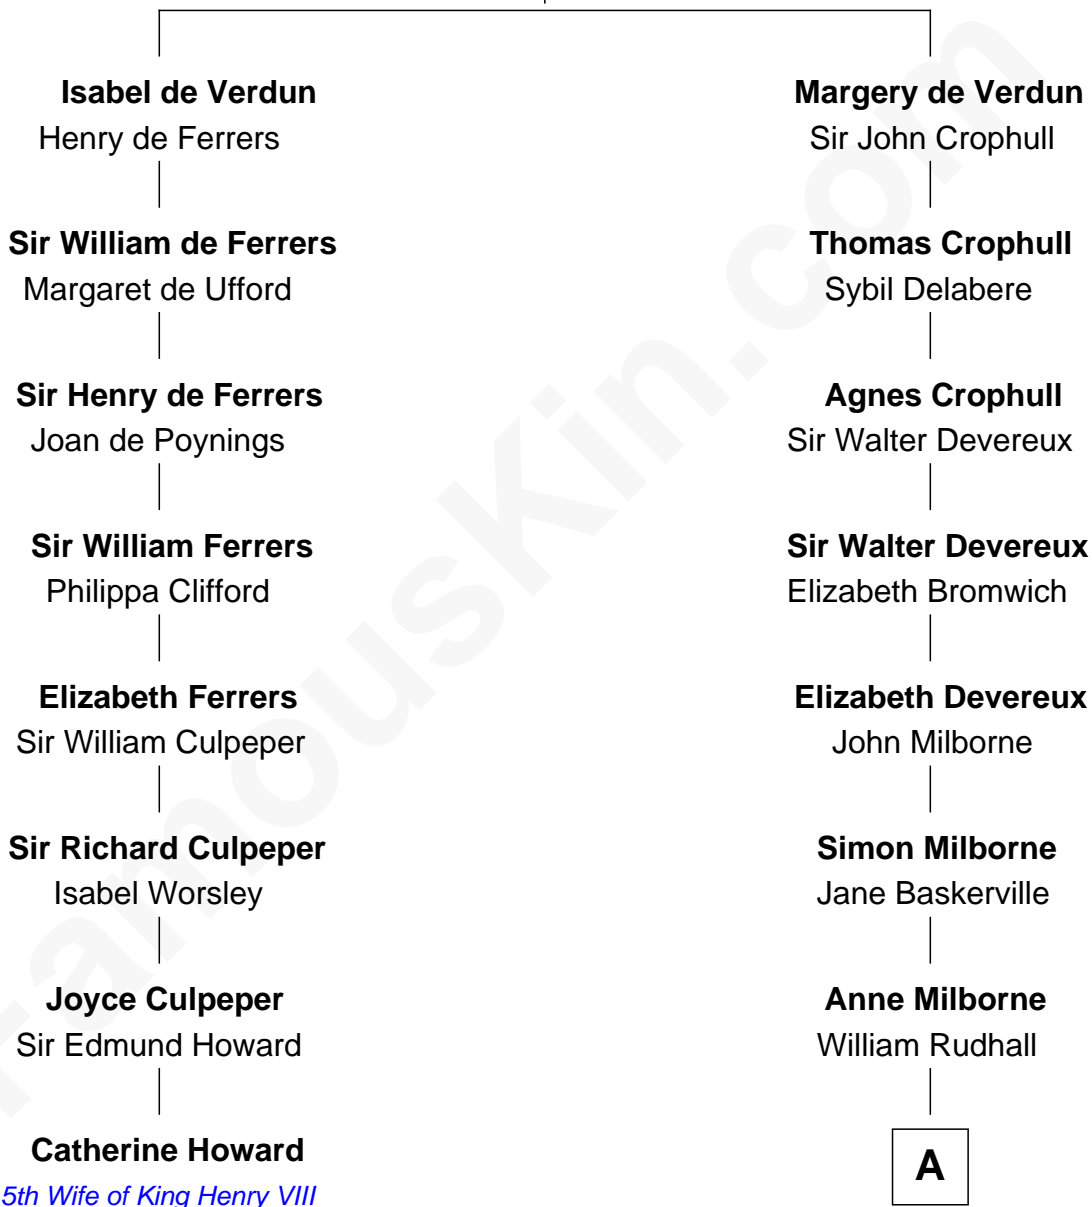

Sir Thebaud de Verdun

with wife
Elizabeth de Clare

with wife
Maud Mortimer