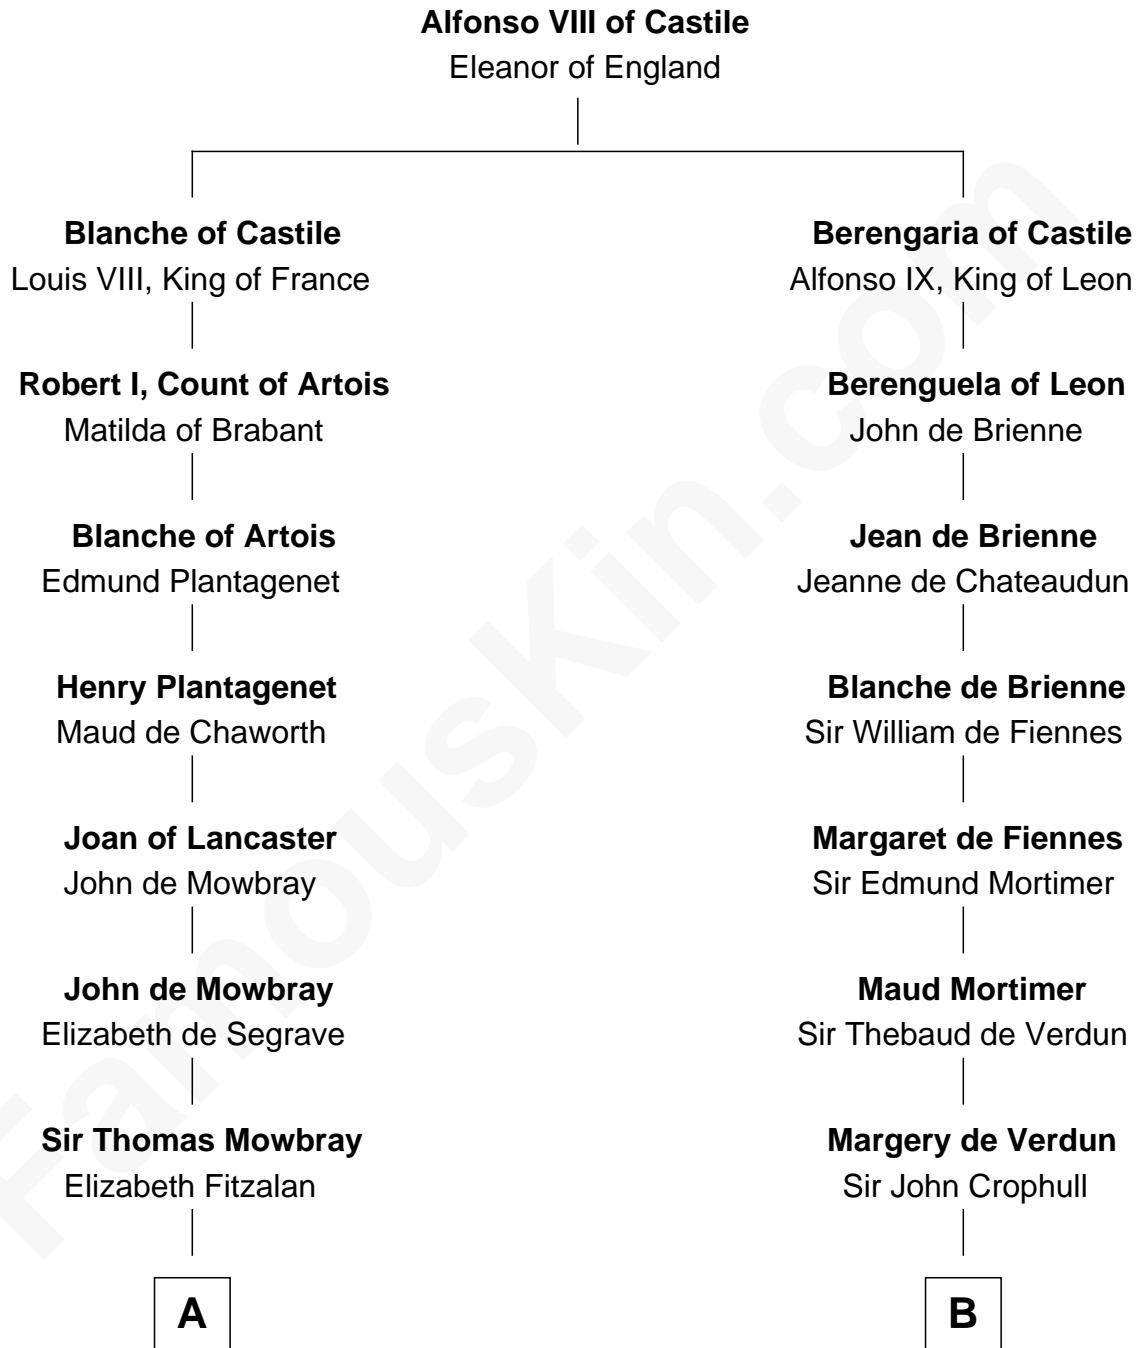

FamousKin.com

Relationship Chart of

Catherine Howard

5th Wife of King Henry VIII

11th cousin 10 times removed of

Button Gwinnett

Signer of the Declaration of Independence

C