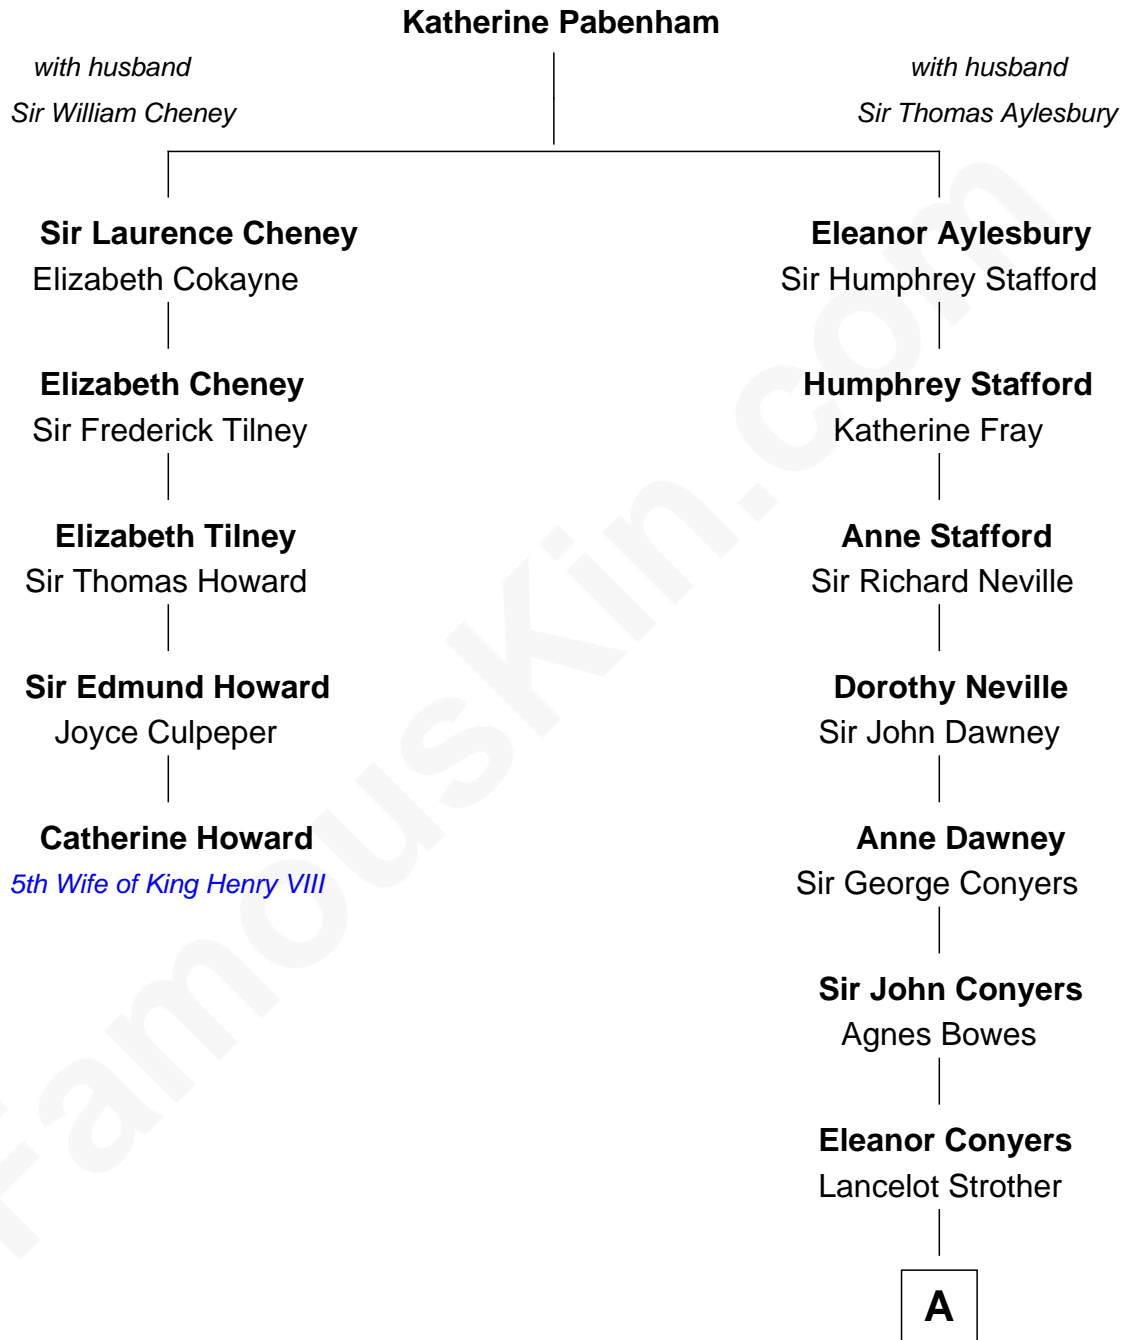

## Relationship Chart of

### Catherine Howard

5th Wife of King Henry VIII

4th cousin 14 times removed of

**Parker Stevenson**

TV and Movie Actor

**A**

**William Strother**  
Elizabeth - - - - -

**William Strother**  
Dorothy - - - - -

**William Strother**  
Margaret Thornton

**Francis Strother**  
Susannah Dabney

**William Strother**  
Sarah Bayly

**Sarah Dabney Strother**  
Col. Richard Taylor

**Brig. Gen. Joseph Pannell Taylor**  
Evelyn Aurilla McLean