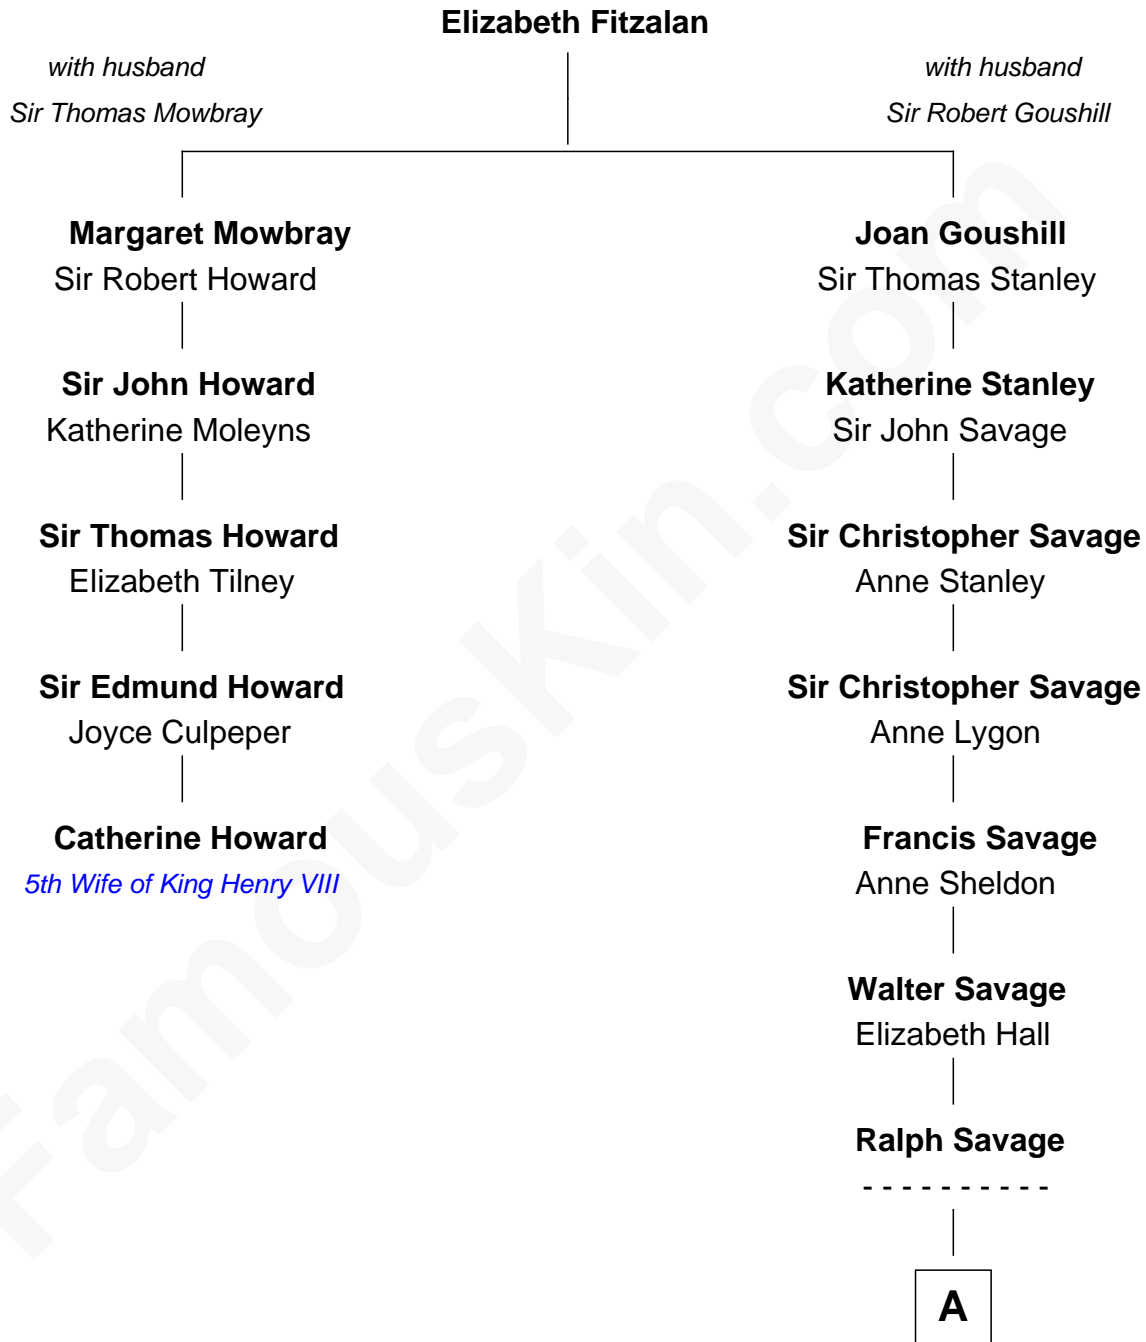

FamousKin.com

Relationship Chart of

Catherine Howard

5th Wife of King Henry VIII

4th cousin 14 times removed of

Parker Stevenson

TV and Movie Actor

A

Anthony Savage

Sarah Constable

Alice Savage

Francis Thornton

Margaret Thornton

William Strother

Francis Strother

Susannah Dabney

William Strother

Sarah Bayly

Sarah Dabney Strother

Col. Richard Taylor

Brig. Gen. Joseph Pannell Taylor

Evelyn Aurilla McLean

Col. Joseph Hancock Taylor

Mary Montgomery Meigs