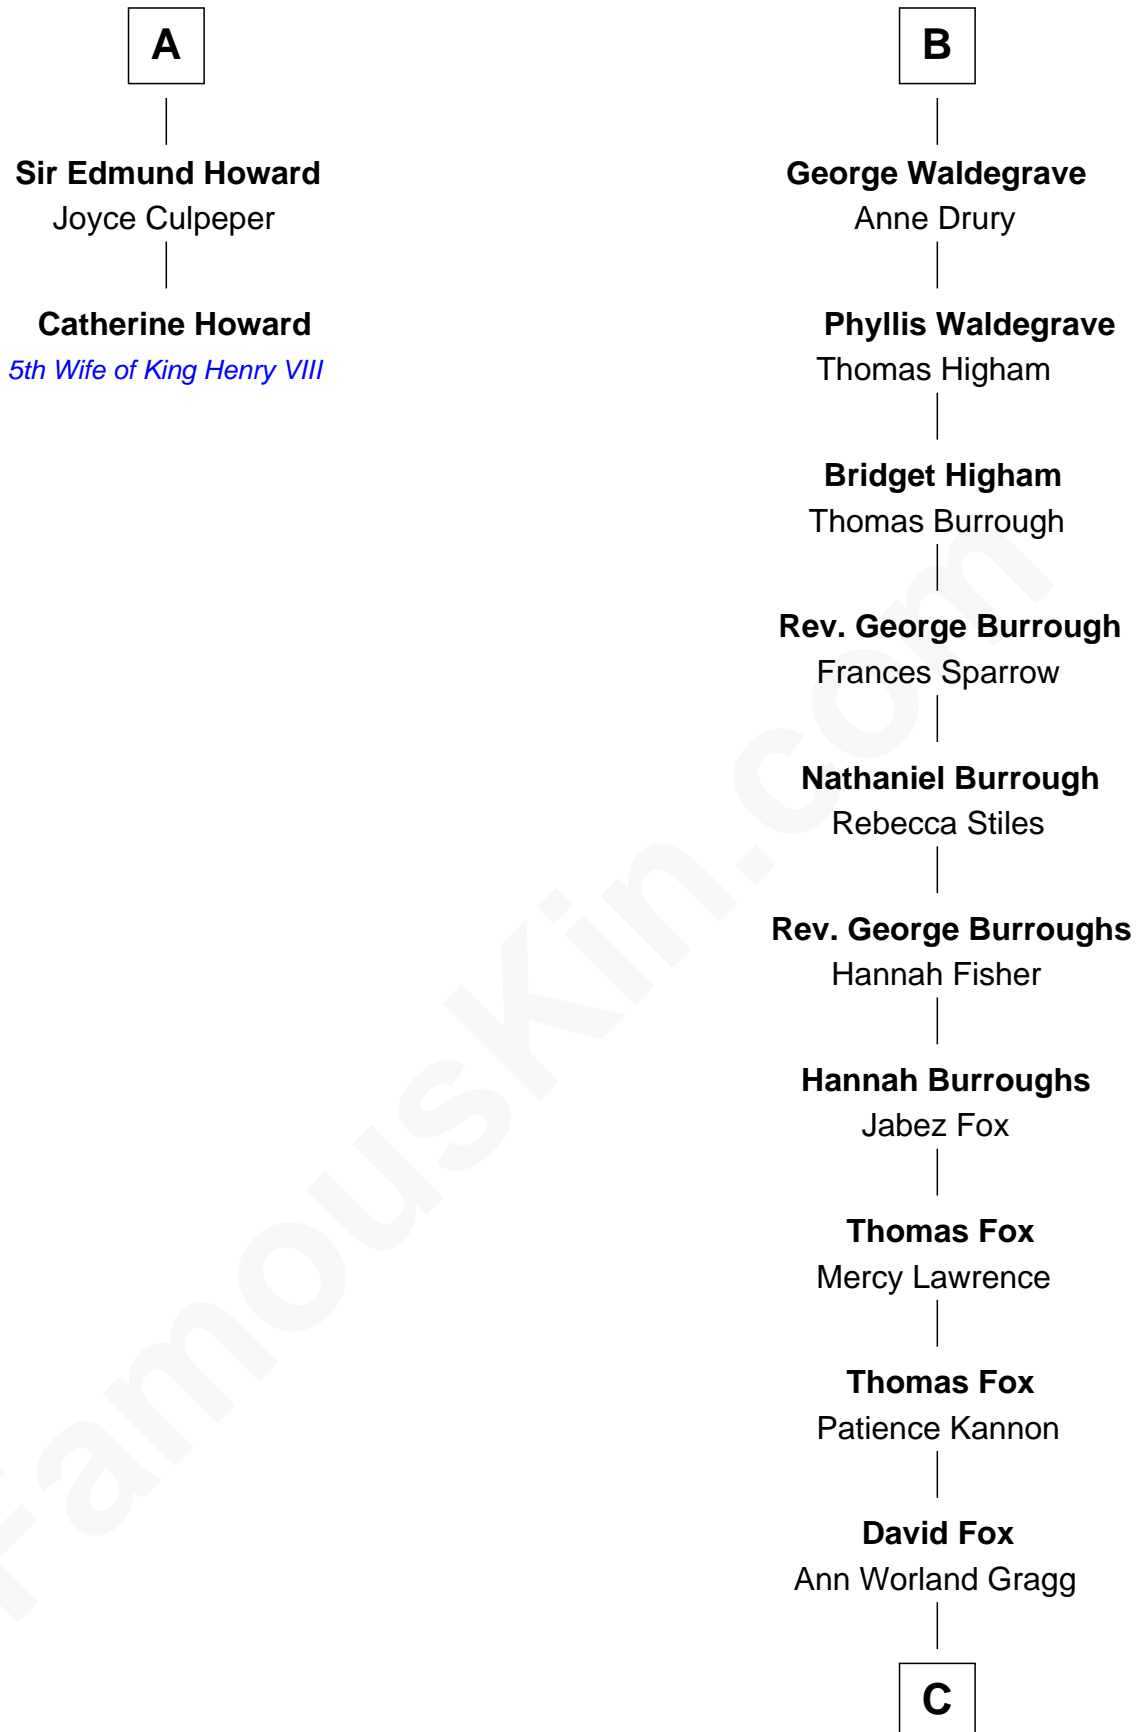

FamousKin.com

Relationship Chart of

Catherine Howard

5th Wife of King Henry VIII

8th cousin 13 times removed of

Bob Moore

Co-Founder, Bob's Red Mill

C

Morris Fox

Sarah A. Smith

Violette Fox

Daniel Francis Learnard

Clinton Morris Learnard

Gertrude Maud Yost

Doris Dell Learnard

Kenneth Earl Moore

Bob Moore

Co-Founder, Bob's Red Mill