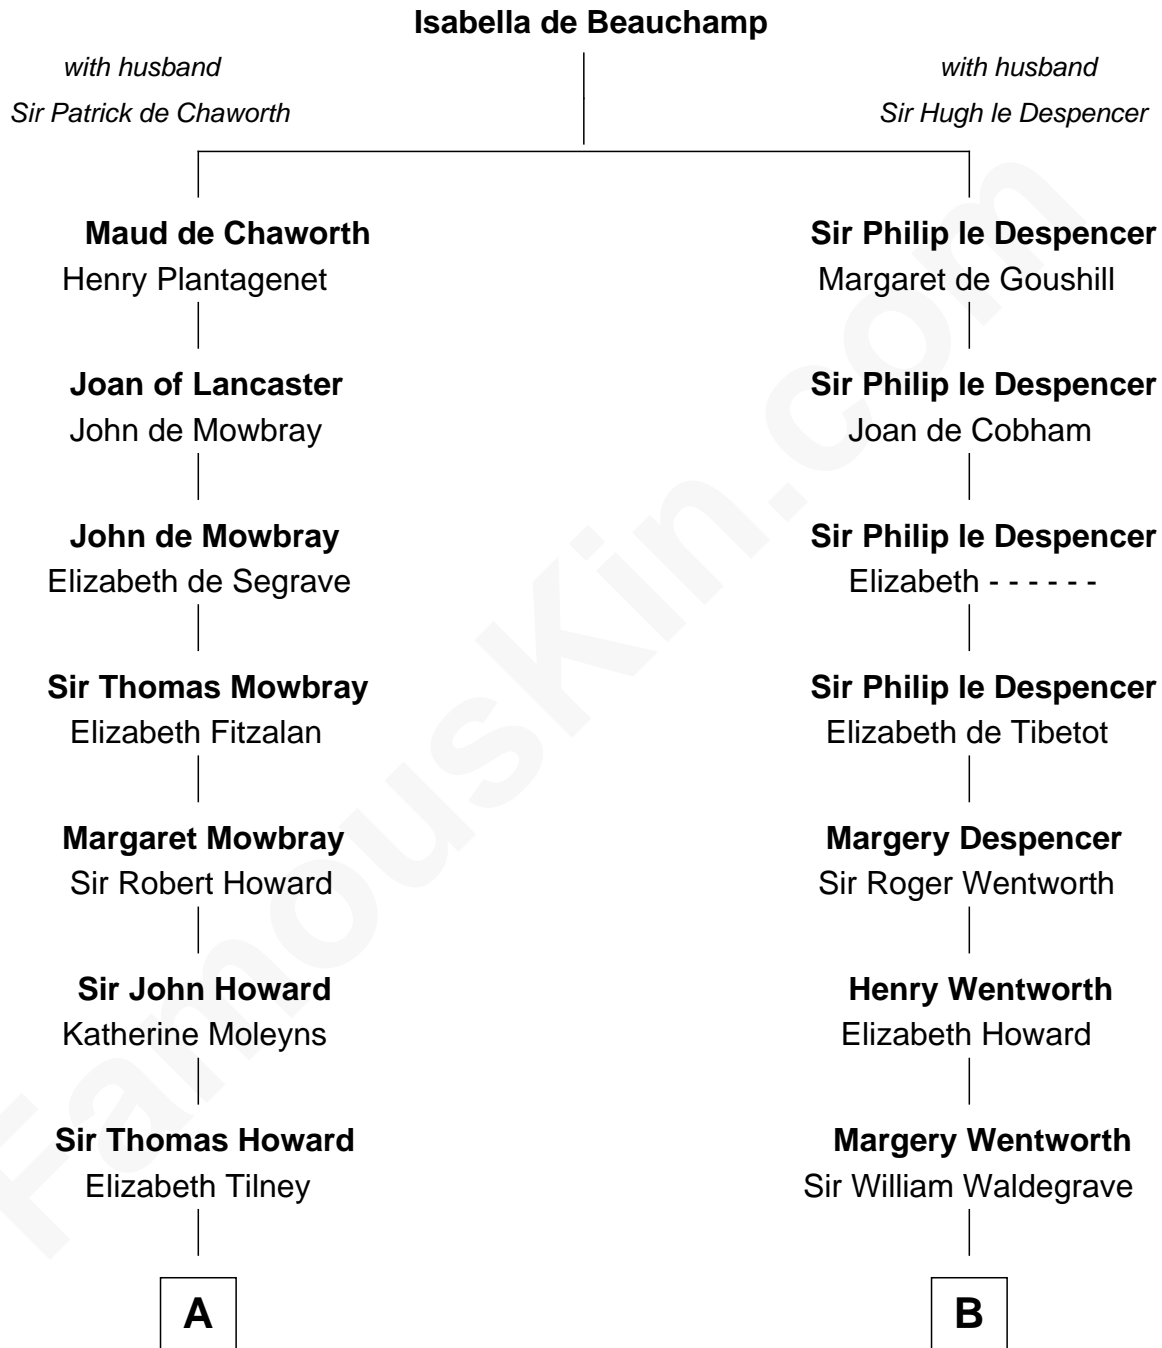

FamousKin.com

Relationship Chart of

Catherine Howard

5th Wife of King Henry VIII

8th cousin 13 times removed of

Bob Moore

Co-Founder, Bob's Red Mill

C

Morris Fox

Sarah A. Smith

Violette Fox

Daniel Francis Learnard

Clinton Morris Learnard

Gertrude Maud Yost

Doris Dell Learnard

Kenneth Earl Moore

Bob Moore

Co-Founder, Bob's Red Mill