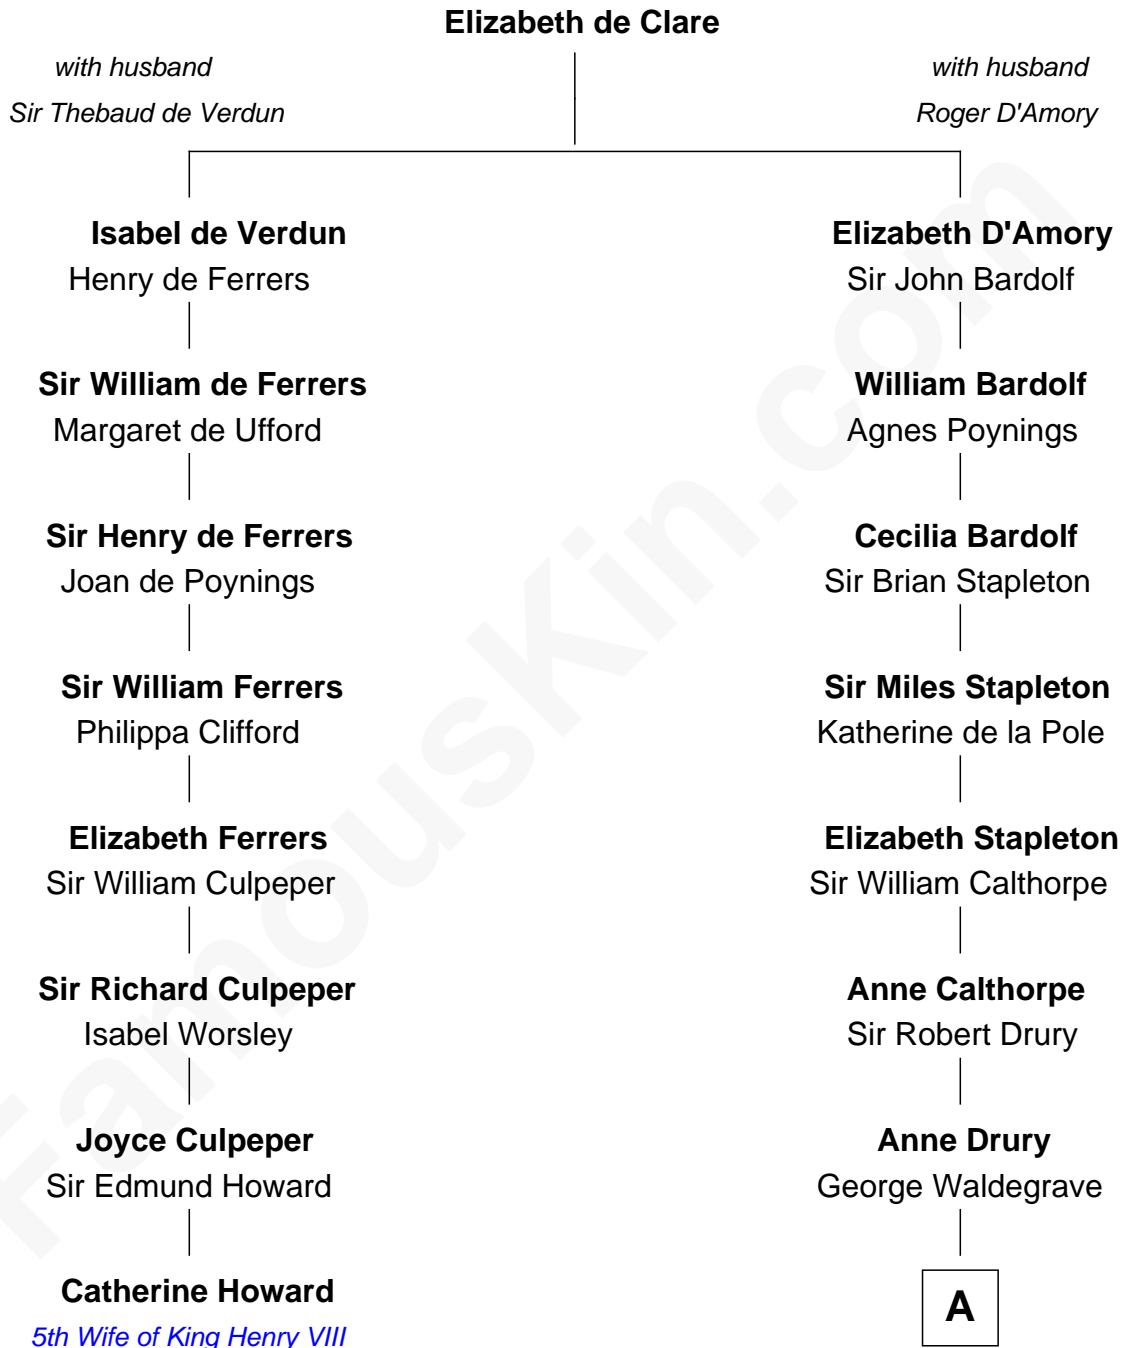

FamousKin.com

Relationship Chart of

Catherine Howard

5th Wife of King Henry VIII

7th cousin 13 times removed of

Bob Moore

Co-Founder, Bob's Red Mill

A