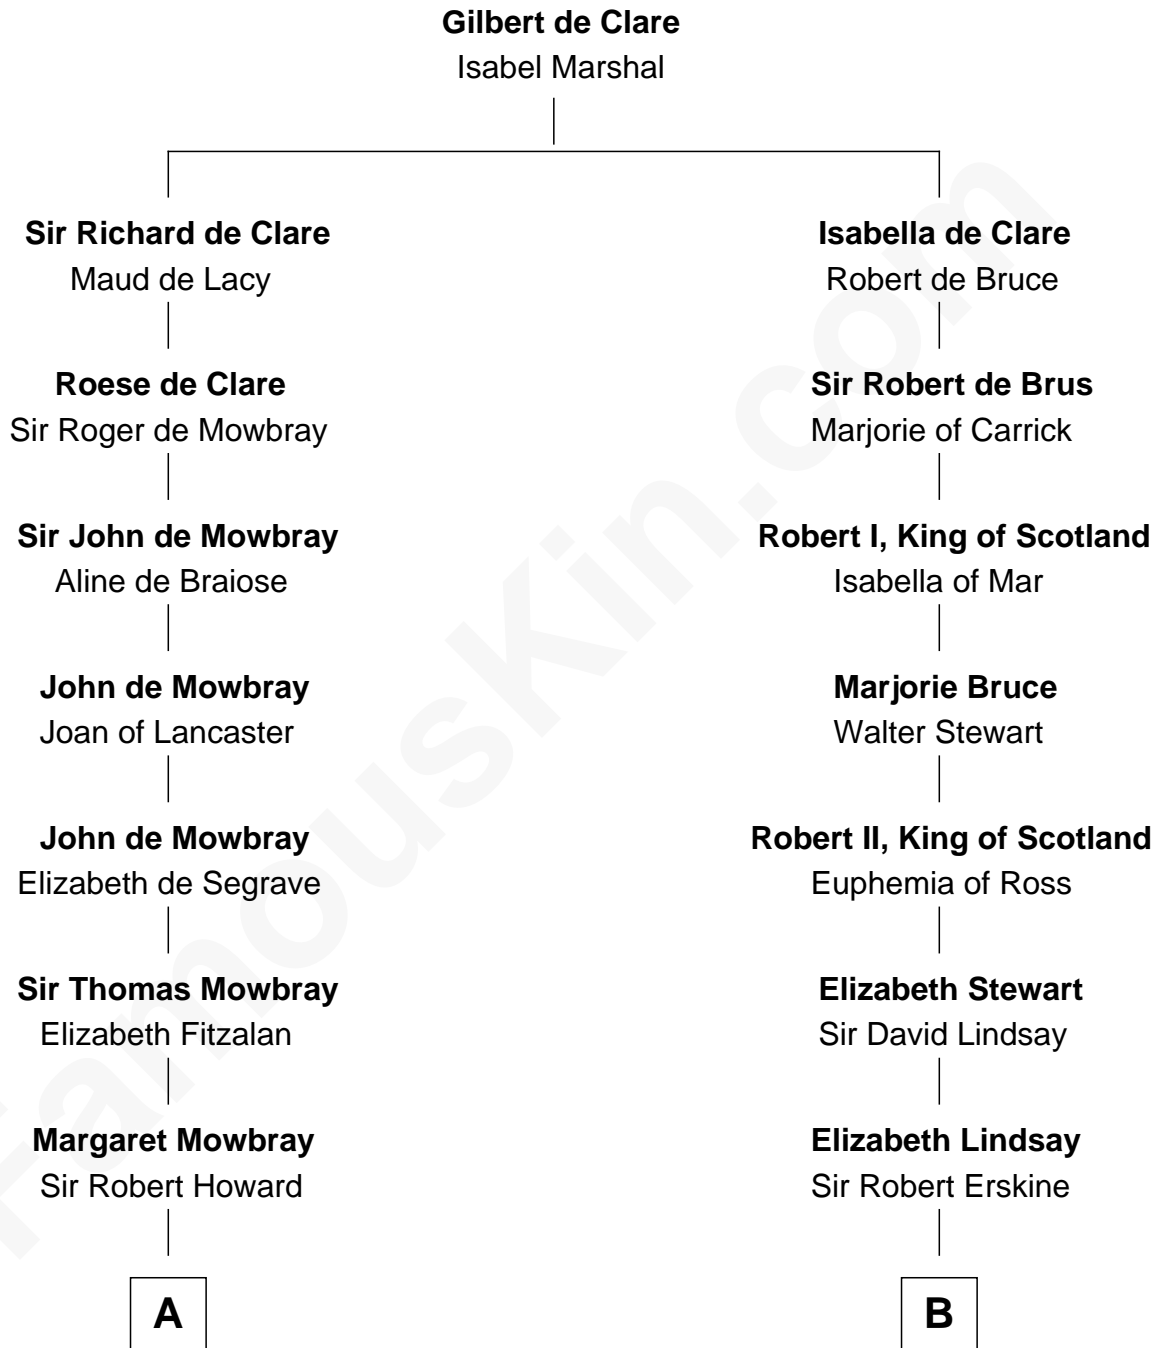

# FamousKin.com Relationship Chart of

**Catherine Howard**

*5th Wife of King Henry VIII*

10th cousin 8 times removed of

**General Hugh Mercer**

*American Revolution*

**C**

|  
**William Mercer**

Anne Munro

|  
**General Hugh Mercer**

*American Revolution*

FamousKin.com