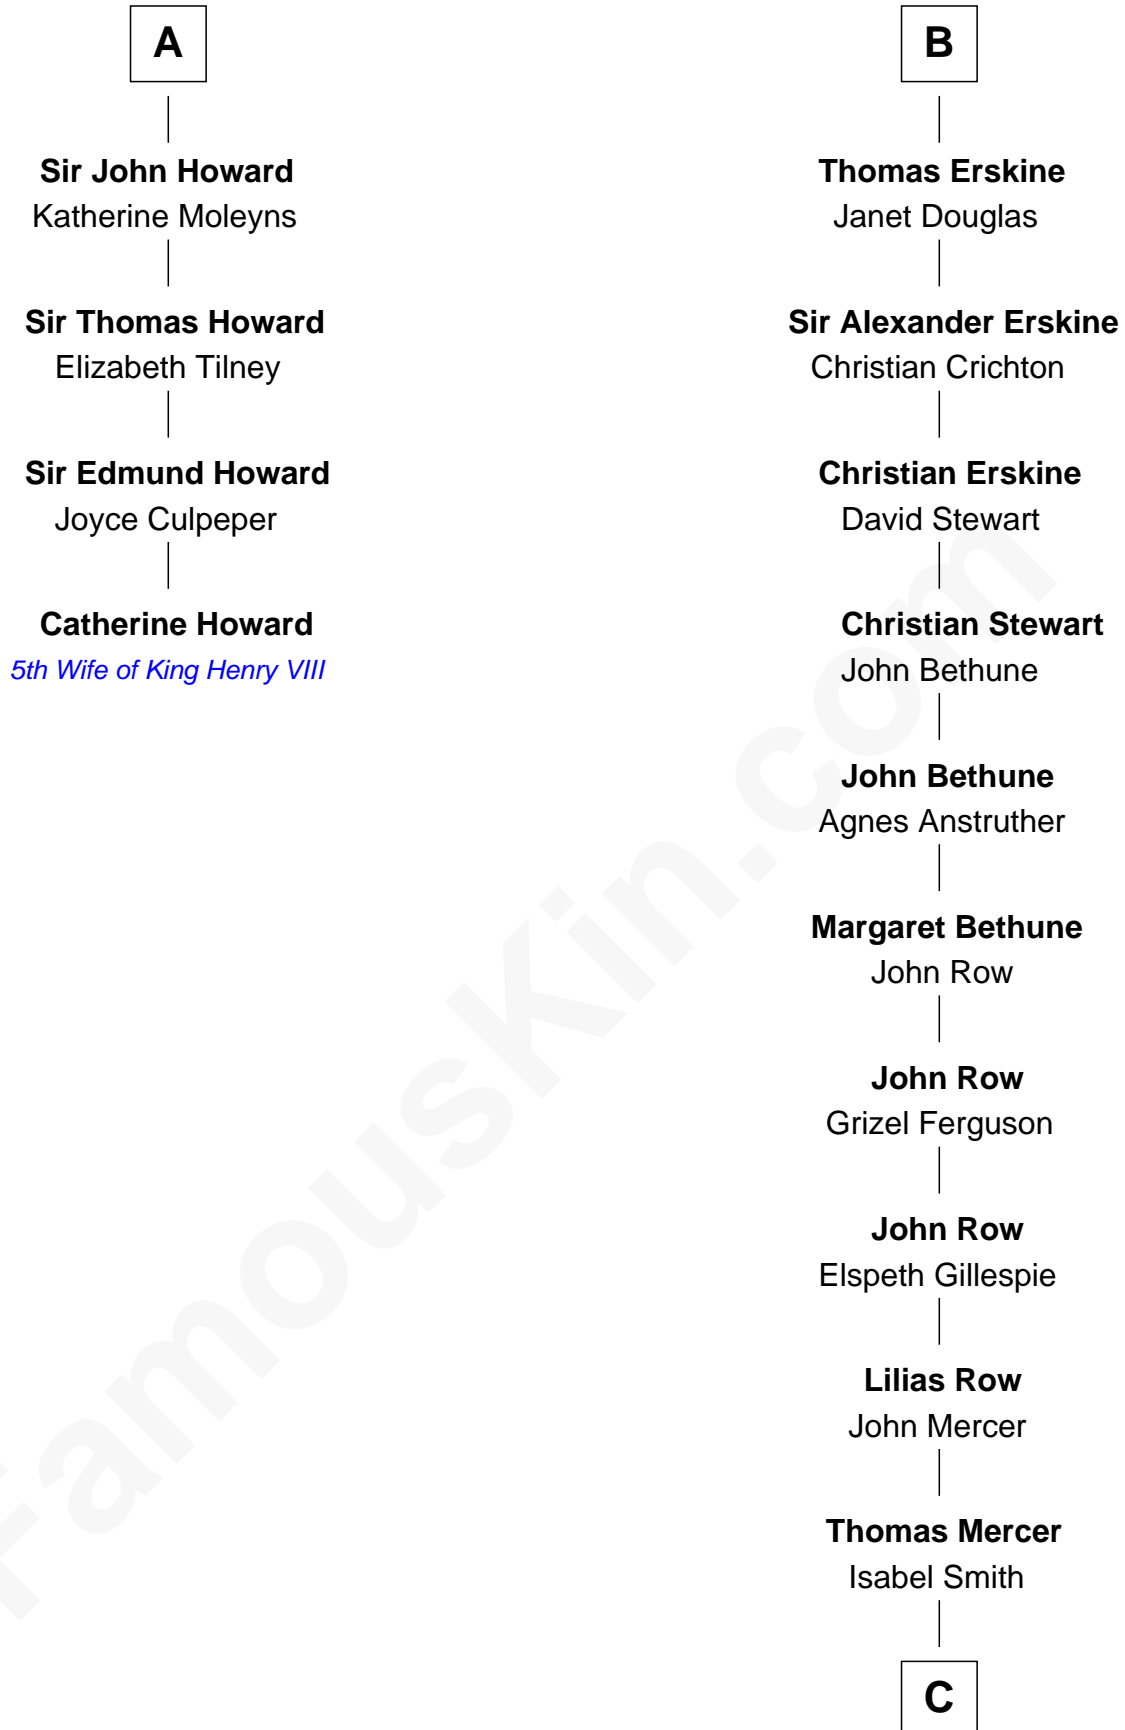

# FamousKin.com Relationship Chart of

**Catherine Howard**

*5th Wife of King Henry VIII*

10th cousin 8 times removed of

**General Hugh Mercer**

*American Revolution*

**C**

|  
**William Mercer**

Anne Munro

|  
**General Hugh Mercer**

*American Revolution*

FamousKin.com