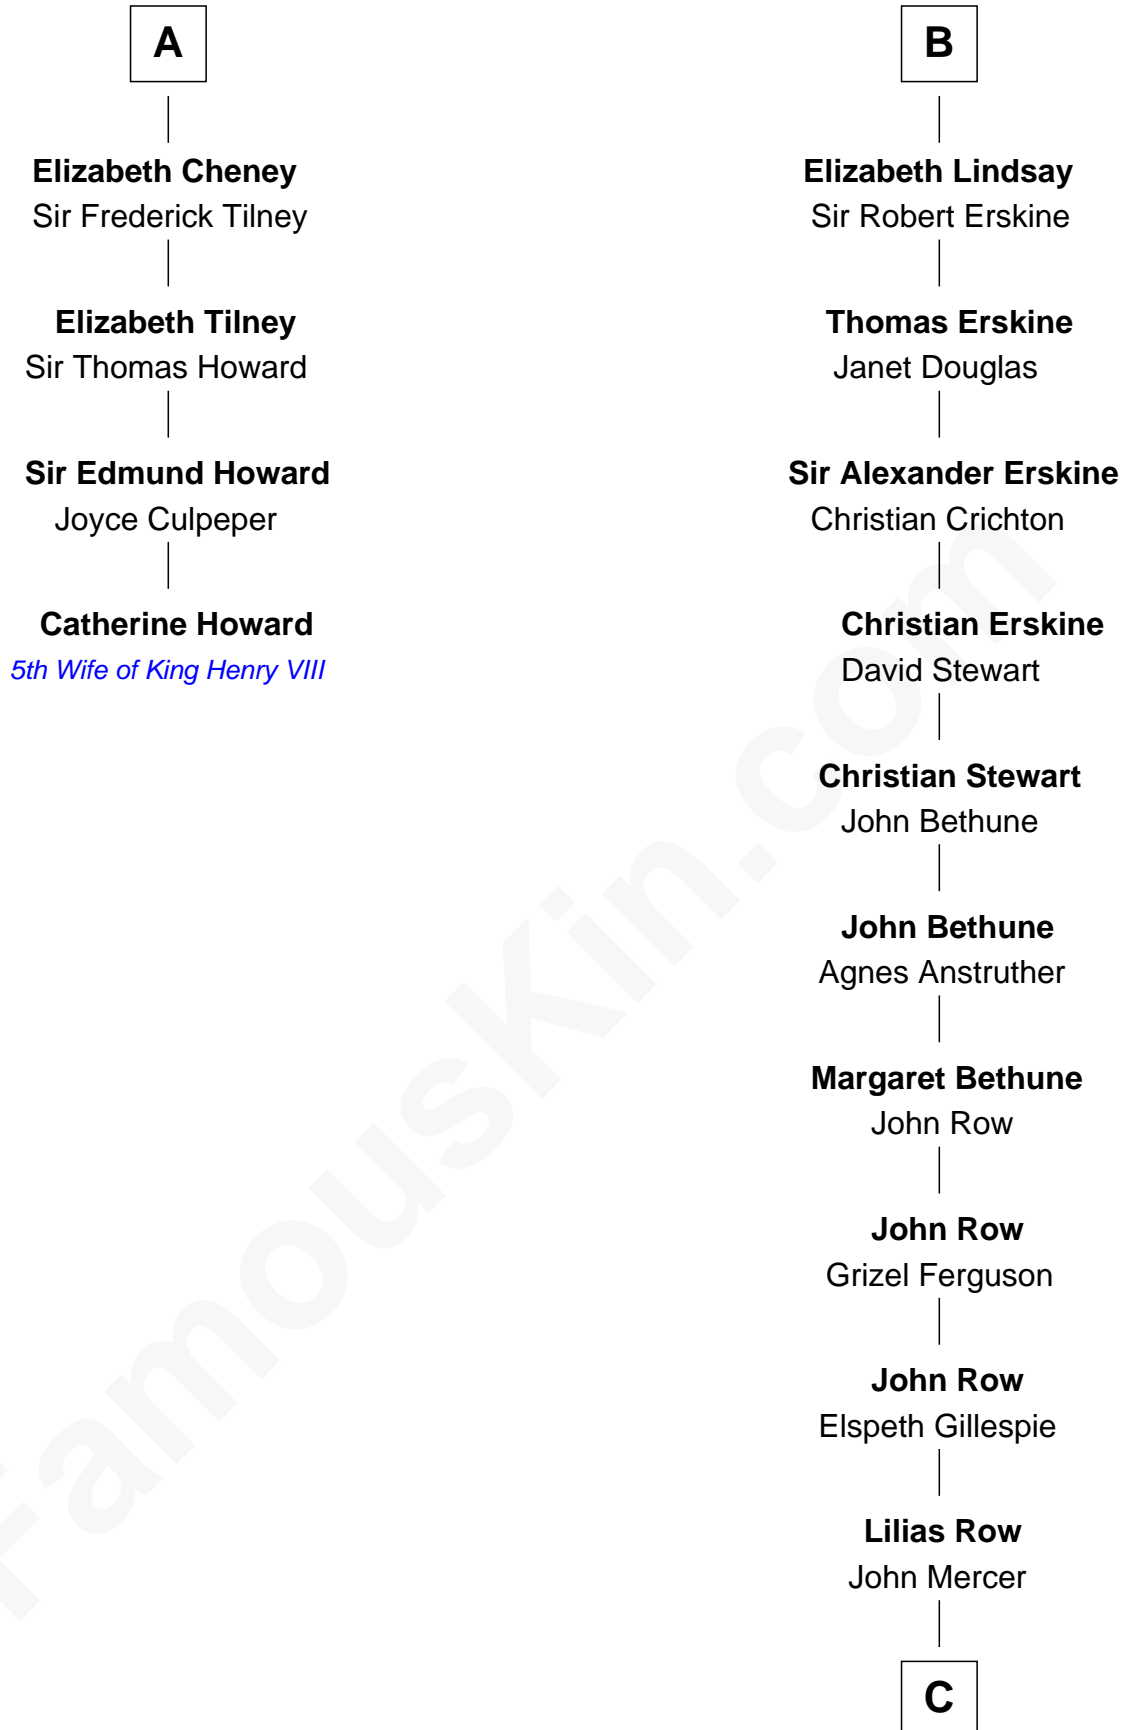

# FamousKin.com Relationship Chart of

**Catherine Howard**

*5th Wife of King Henry VIII*

10th cousin 9 times removed of

**General Hugh Mercer**

*American Revolution*

**David of Huntingdon**

Maud of Chester

**C**

Thomas Mercer

Isabel Smith

William Mercer

Anne Munro

General Hugh Mercer

*American Revolution*

FamousKin.com