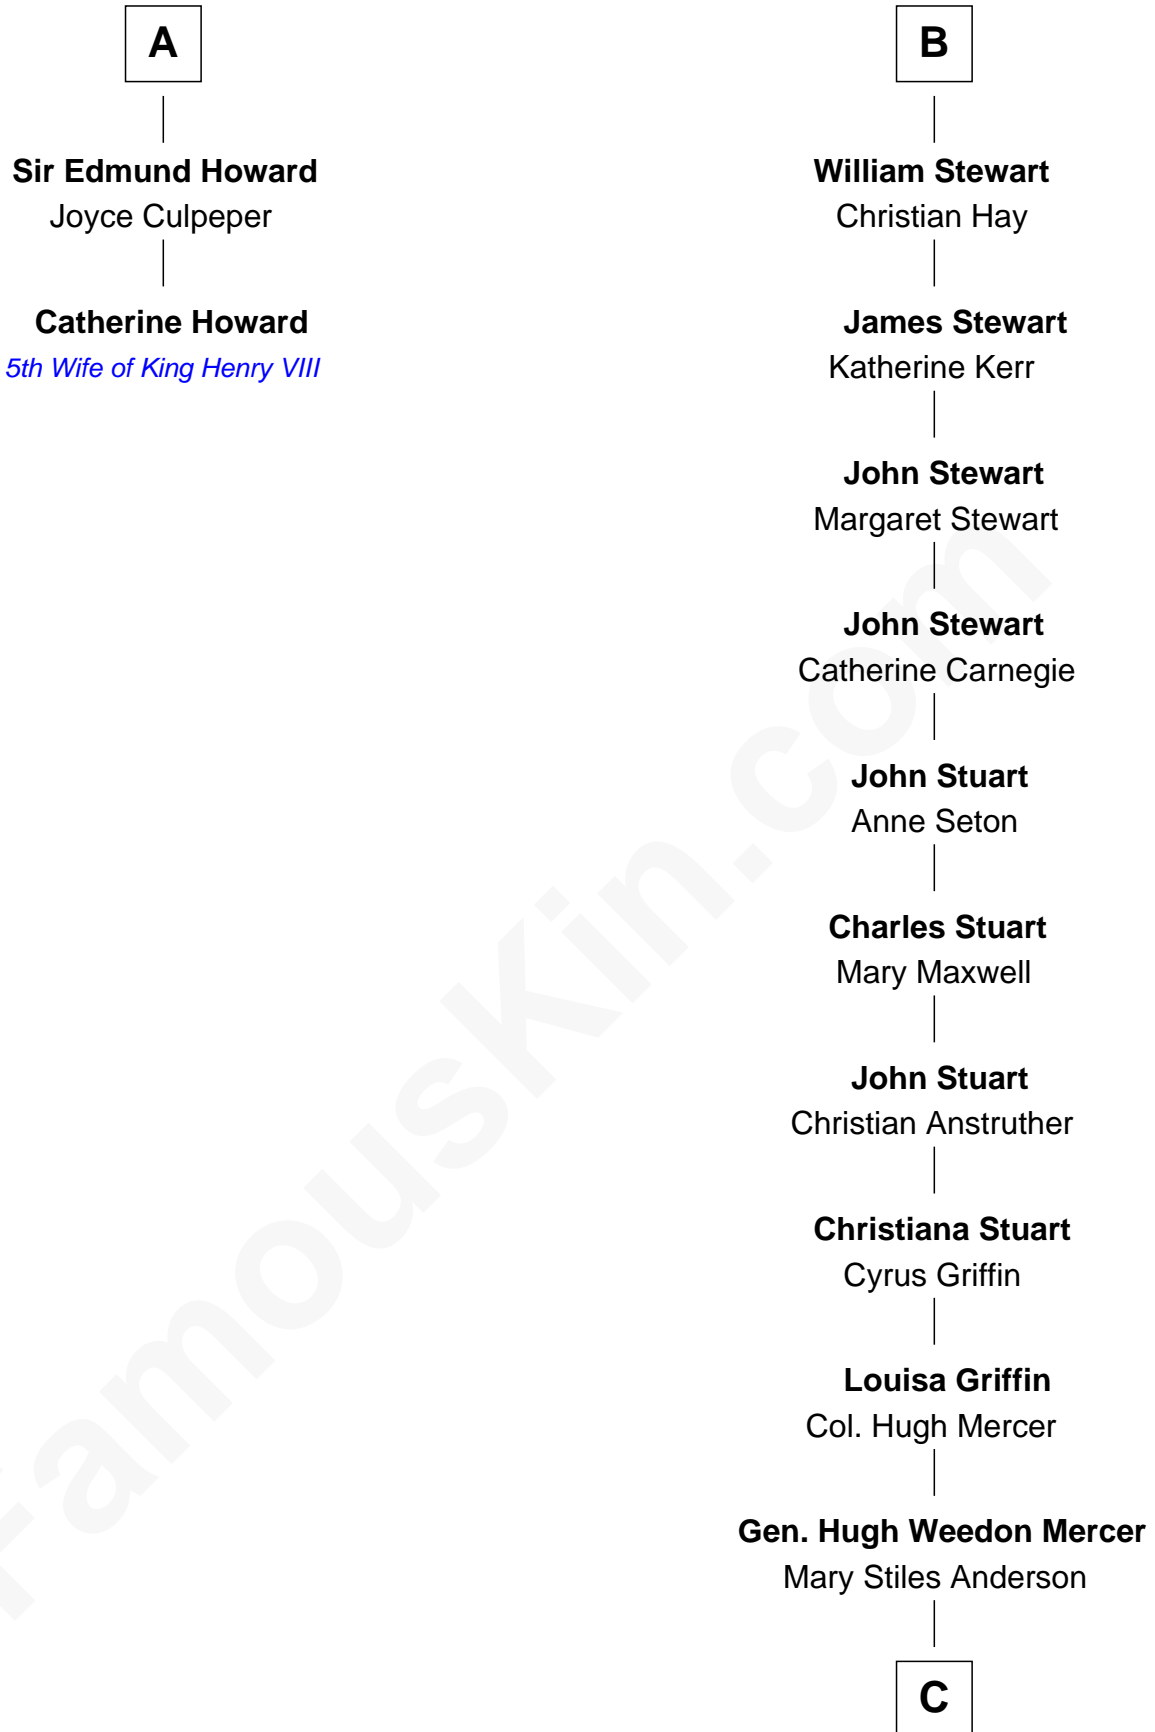

FamousKin.com

Relationship Chart of

Catherine Howard

5th Wife of King Henry VIII

8th cousin 11 times removed of

Johnny Mercer

Songwriter and Co-Founder of Capitol Records

C

George Anderson Mercer

Nanny Maury Herndon

George Anderson Mercer

Lillian Elizabeth Ciucevich

Johnny Mercer

Co-Founder of Capitol Records

FamousKin.com