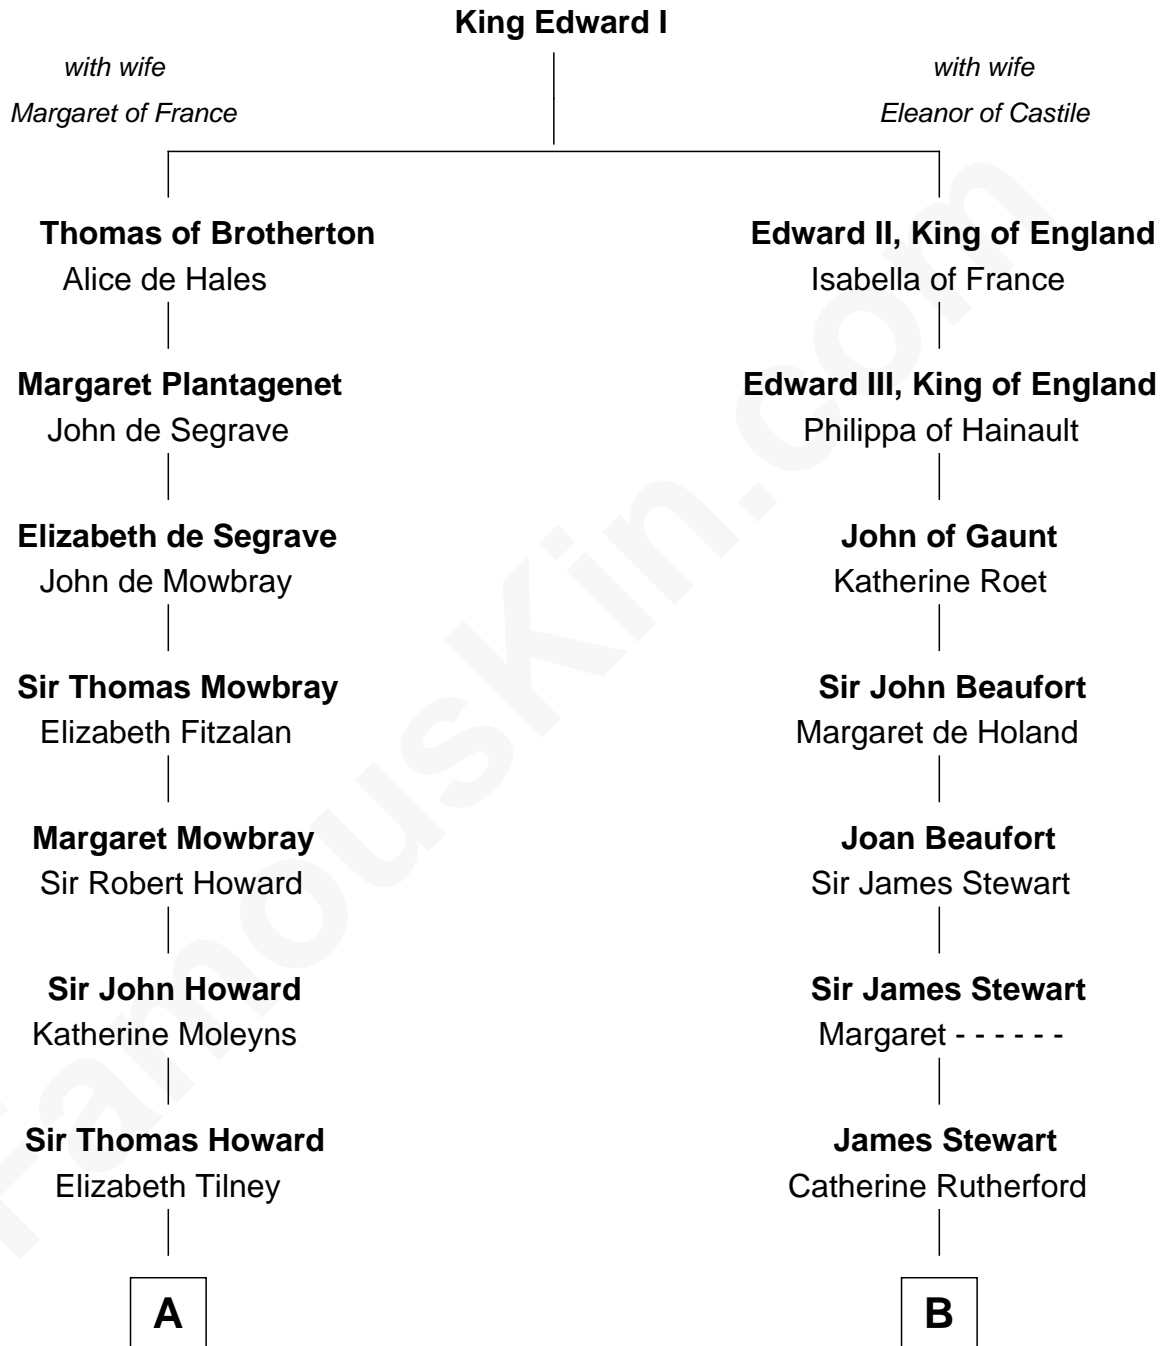

FamousKin.com

Relationship Chart of

Catherine Howard

5th Wife of King Henry VIII

8th cousin 11 times removed of

Johnny Mercer

Songwriter and Co-Founder of Capitol Records

C

George Anderson Mercer

Nanny Maury Herndon

George Anderson Mercer

Lillian Elizabeth Ciucevich

Johnny Mercer

Co-Founder of Capitol Records

FamousKin.com