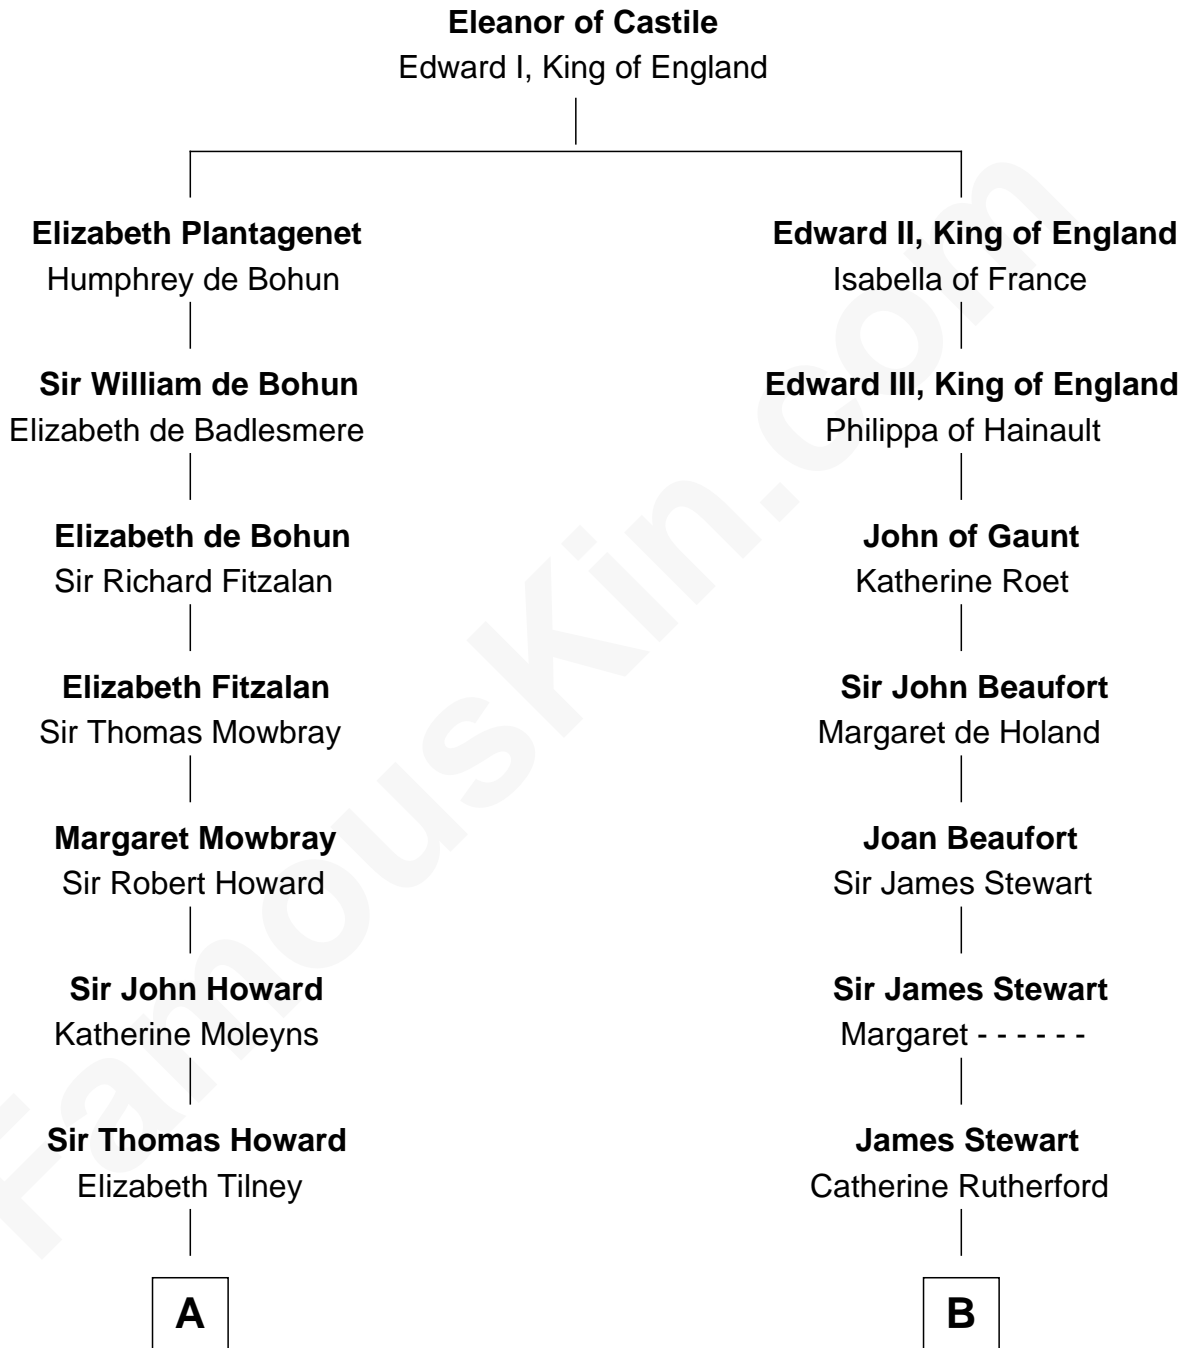

FamousKin.com

Relationship Chart of

Catherine Howard

5th Wife of King Henry VIII

8th cousin 11 times removed of

Johnny Mercer

Songwriter and Co-Founder of Capitol Records

C

George Anderson Mercer

Nanny Maury Herndon

George Anderson Mercer

Lillian Elizabeth Ciucevich

Johnny Mercer

Co-Founder of Capitol Records

FamousKin.com