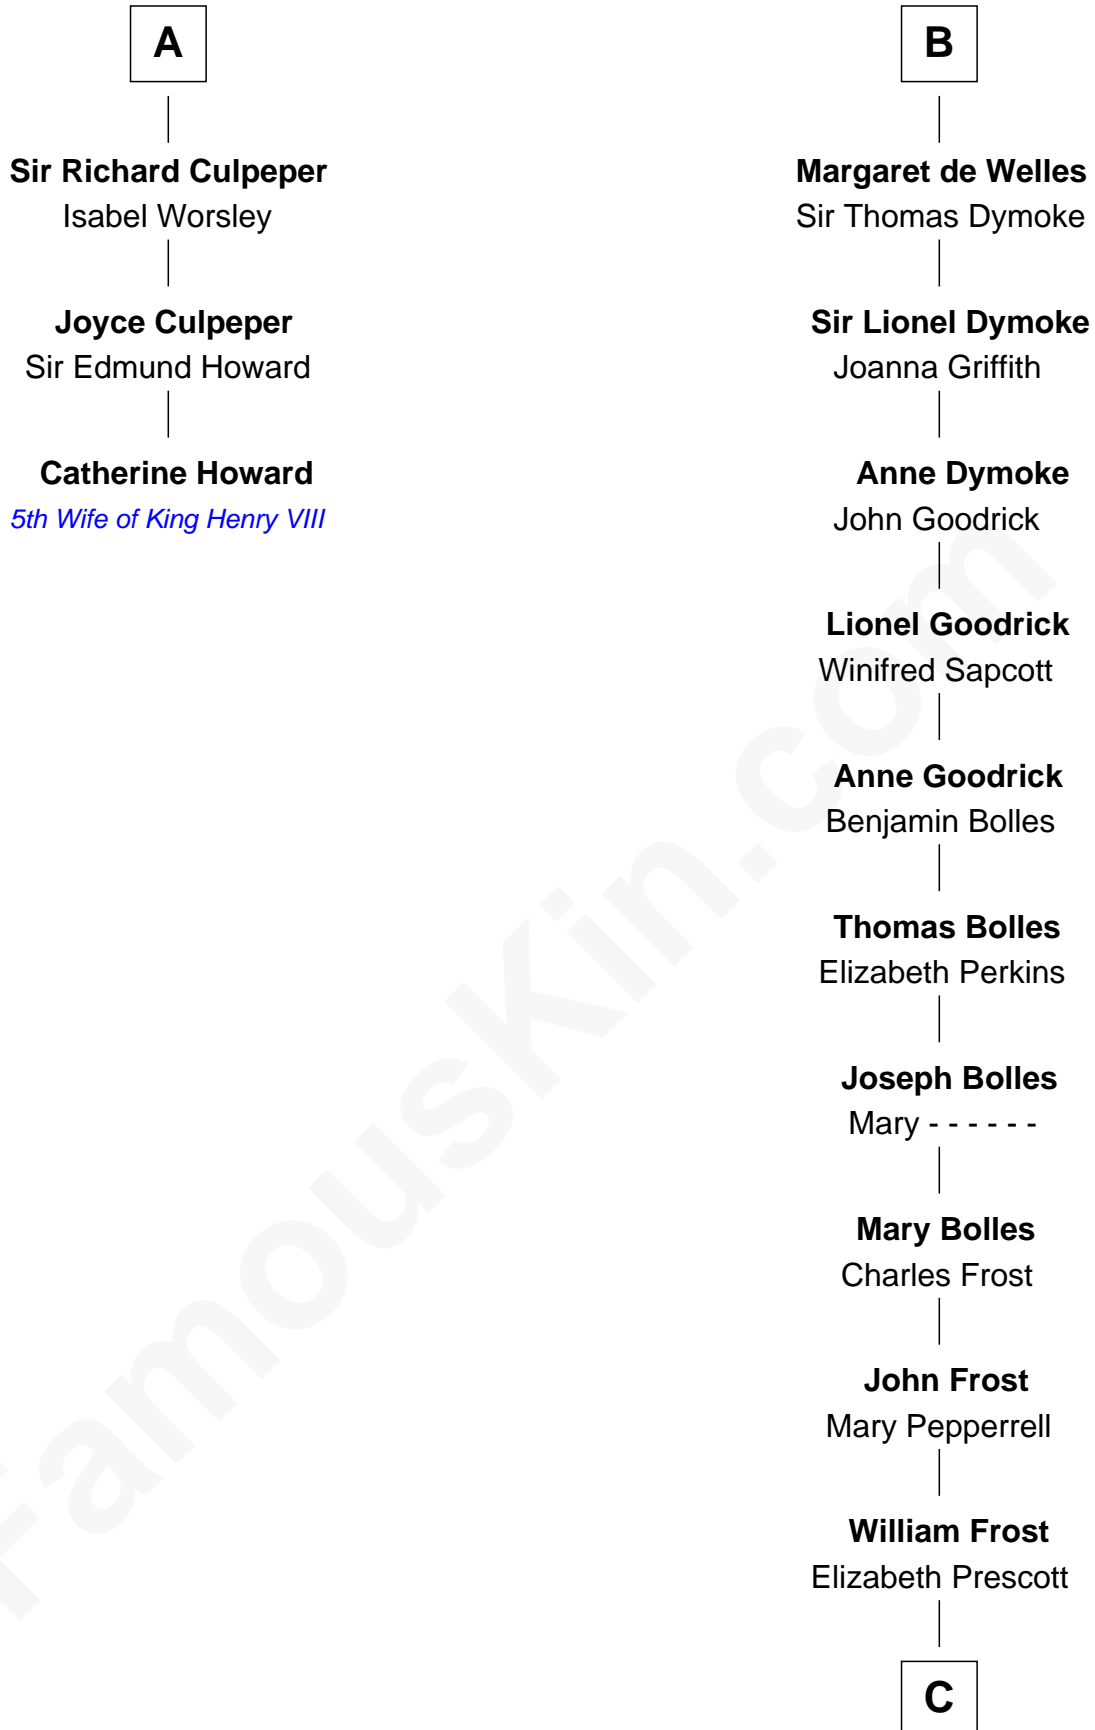

FamousKin.com

Relationship Chart of

Catherine Howard

5th Wife of King Henry VIII

9th cousin 12 times removed of

Robert Frost

Poet and Playwright

C

|
William Frost

Sarah Holt

|
Samuel Abbott Frost

Mary Blunt

|
William Prescott Frost

Judith Colcord

|
William Prescott Frost

Isabella Moodie