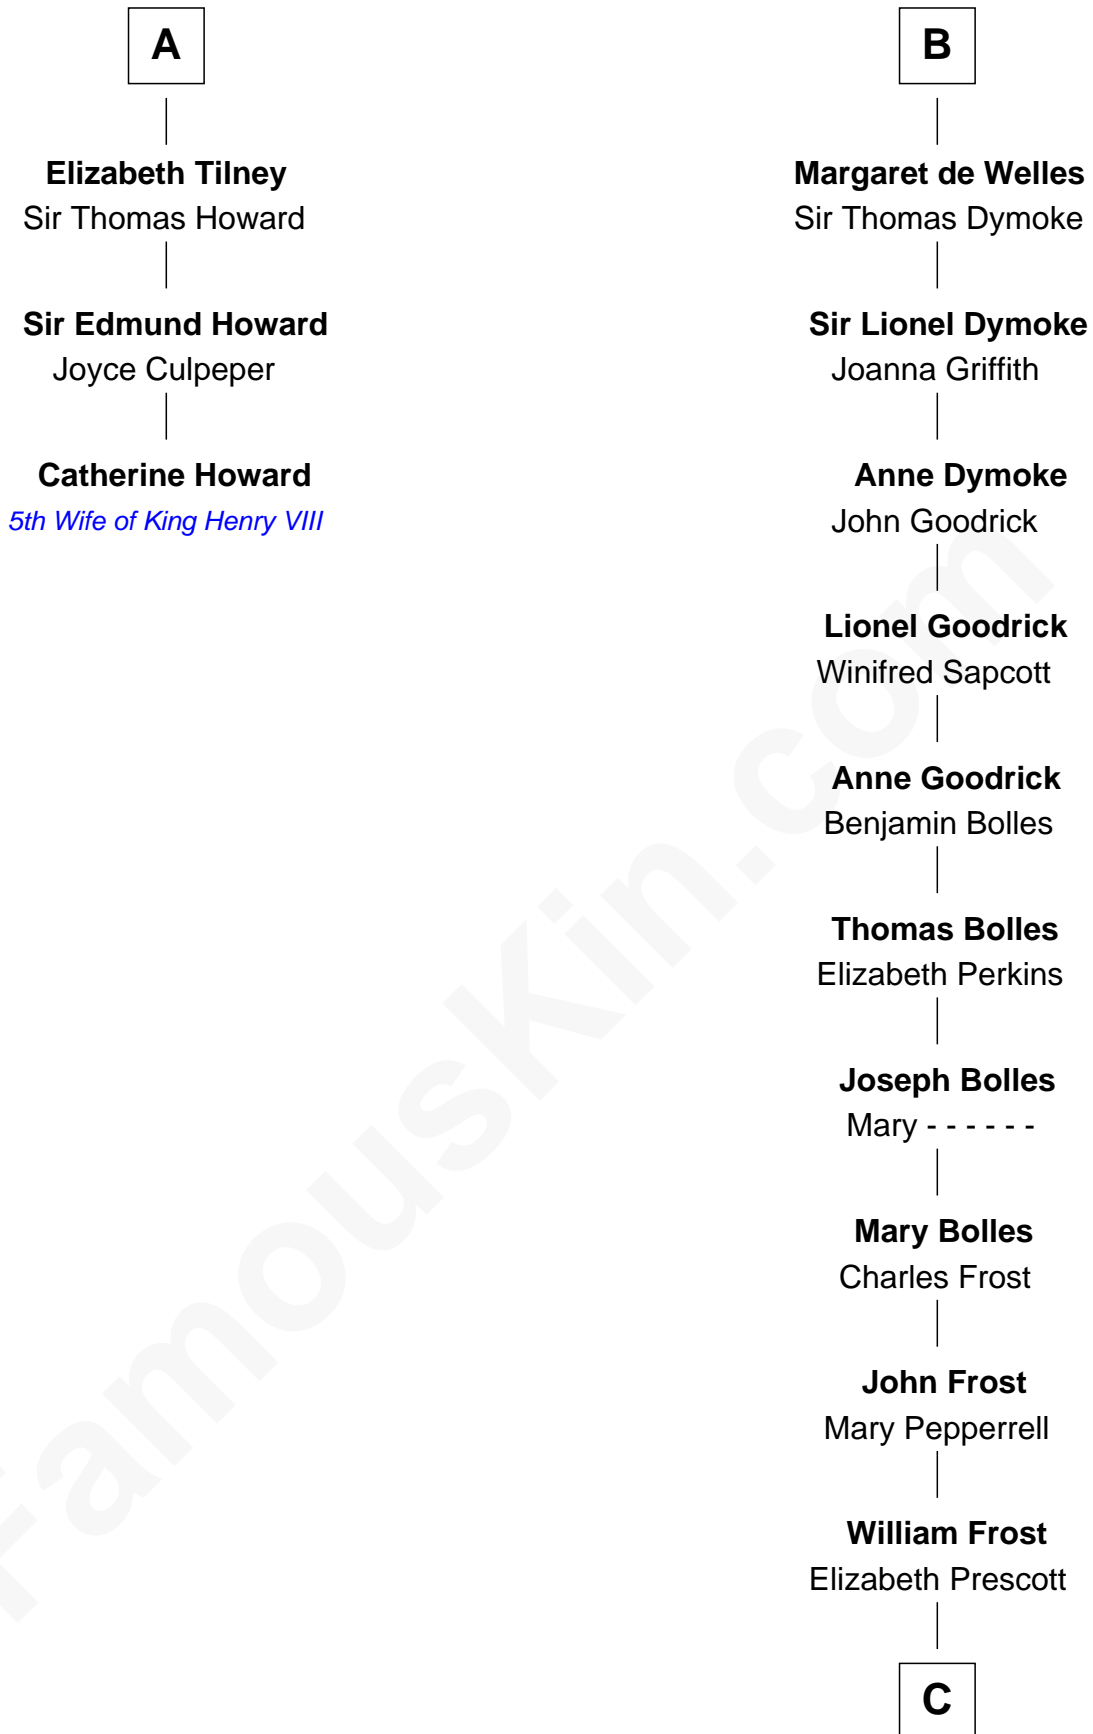

# FamousKin.com Relationship Chart of

**Catherine Howard**

*5th Wife of King Henry VIII*

9th cousin 12 times removed of

**Robert Frost**

*Poet and Playwright*

**Sir William de Cantilupe**

Eve de Braiose

**C**

|  
**William Frost**

Sarah Holt

|  
**Samuel Abbott Frost**

Mary Blunt

|  
**William Prescott Frost**

Judith Colcord

|  
**William Prescott Frost**