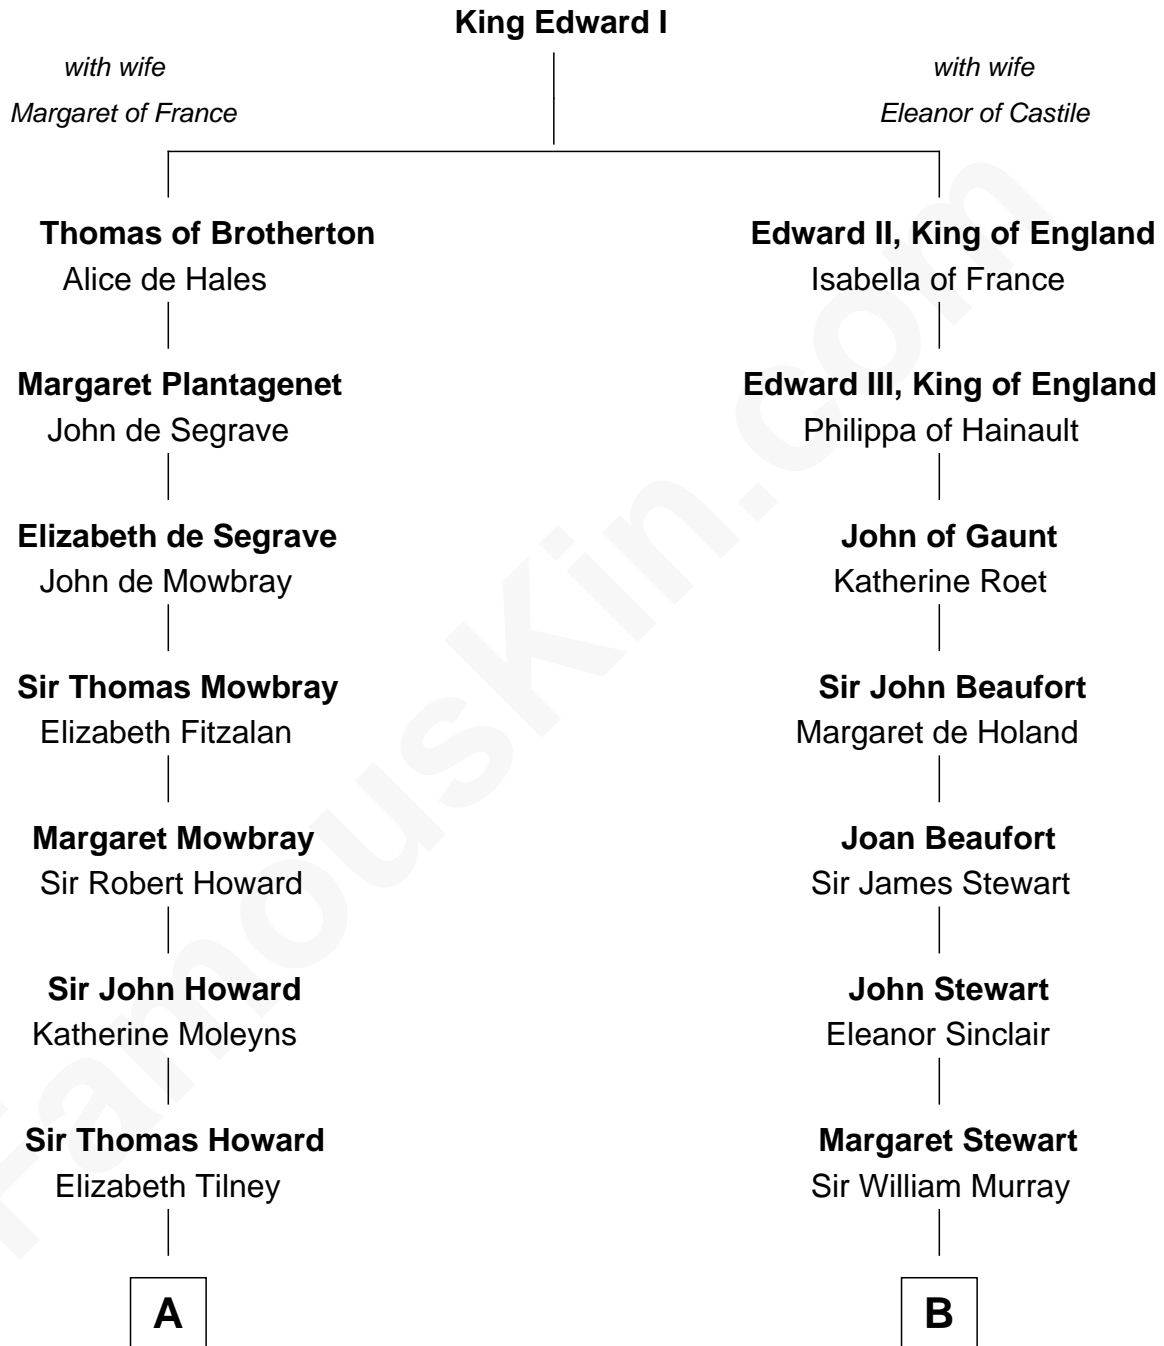

FamousKin.com Relationship Chart of

Catherine Howard

5th Wife of King Henry VIII

8th cousin 5 times removed of

Major John Pitcairn

British Commander at Battle of Lexington

A

Sir Edmund Howard

Joyce Culpeper

Catherine Howard

5th Wife of King Henry VIII

B

Sir William Murray

Katherine Campbell

Annabel Murray

John Erskine