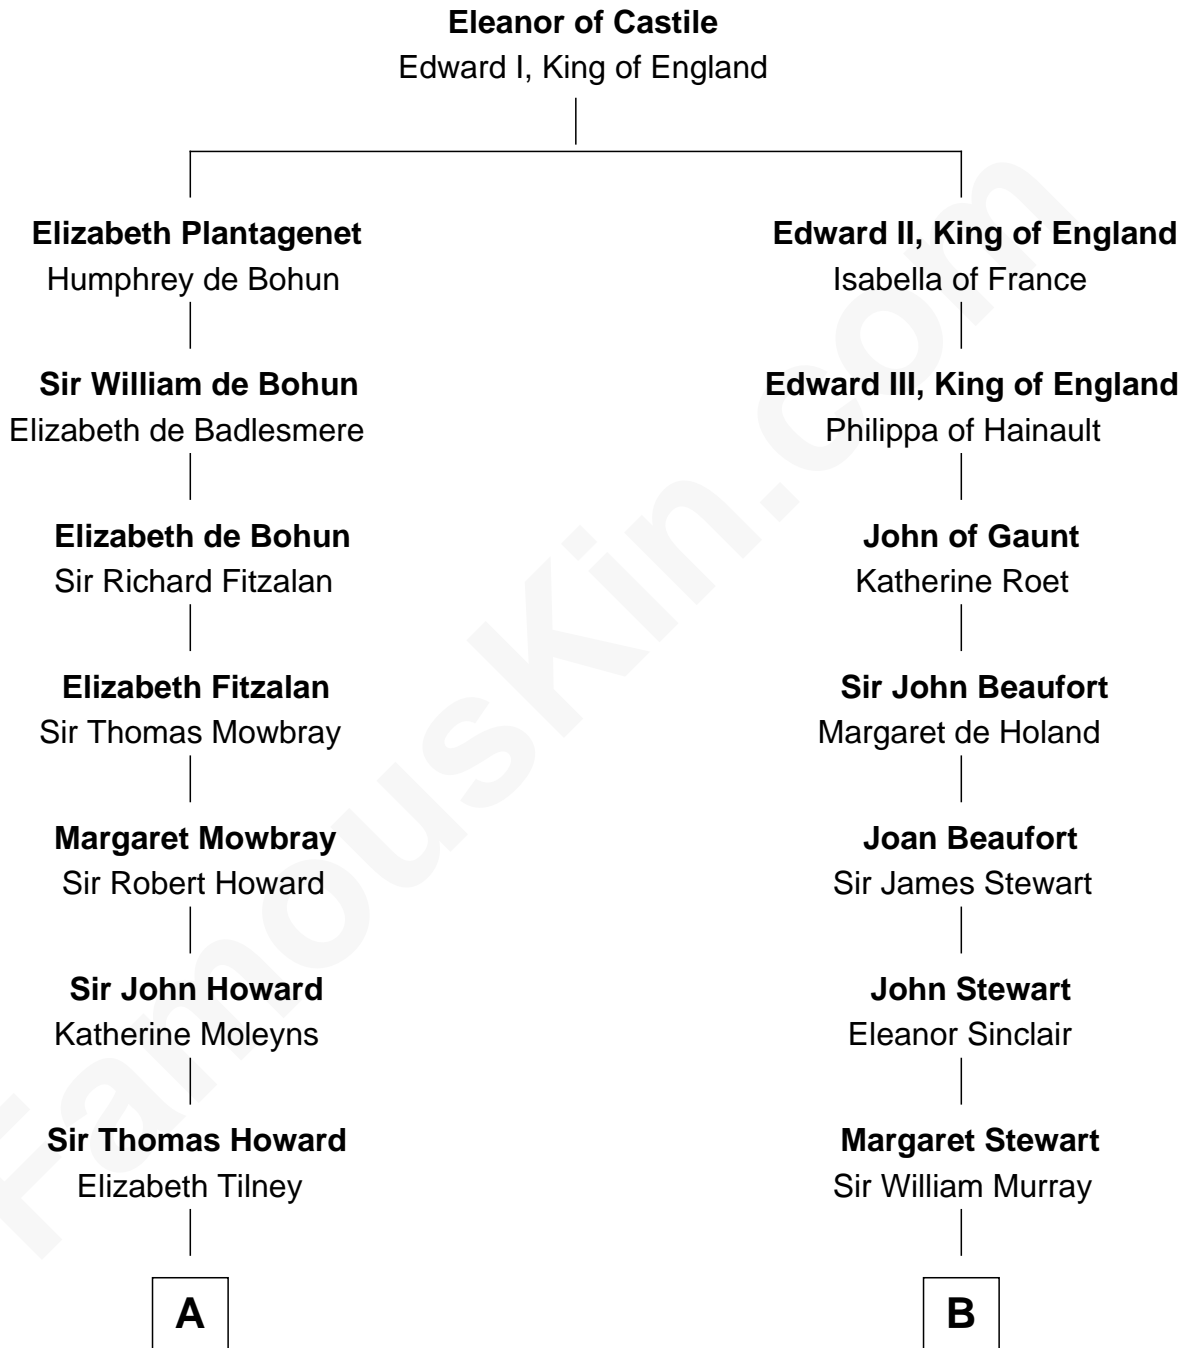

FamousKin.com

Relationship Chart of

Catherine Howard

5th Wife of King Henry VIII

8th cousin 5 times removed of

Major John Pitcairn

British Commander at Battle of Lexington