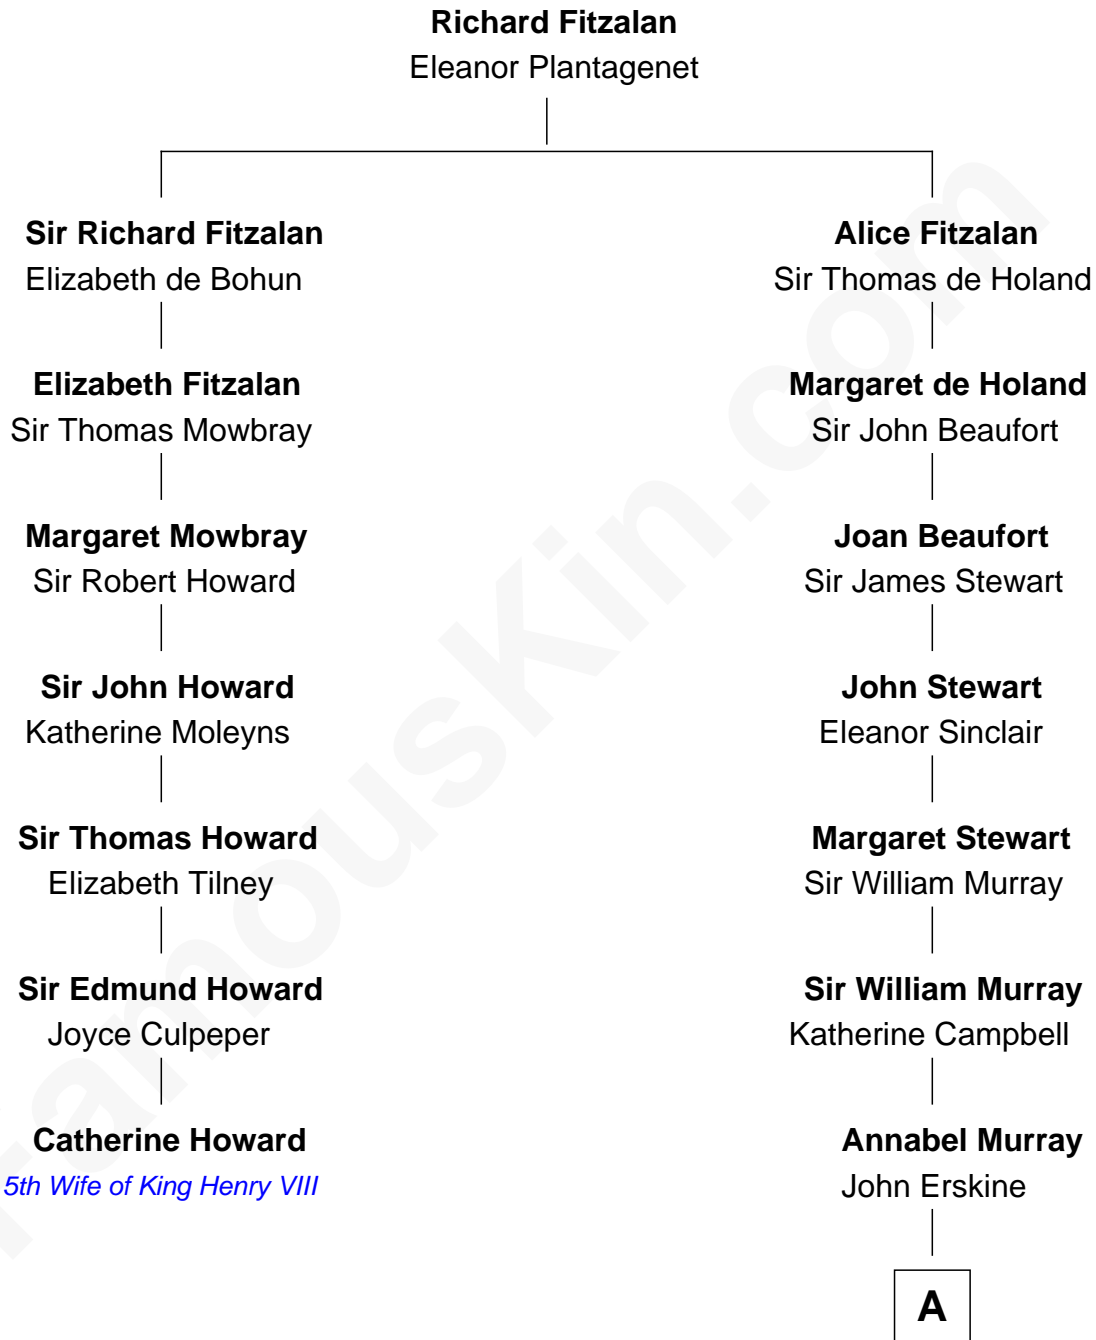

FamousKin.com Relationship Chart of

Catherine Howard

5th Wife of King Henry VIII

6th cousin 5 times removed of

Major John Pitcairn

British Commander at Battle of Lexington

A

|
John Erskine

Mary Stewart

|
Sir Charles Erskine

Mary Hope

|
Mary Erskine

William Hamilton

|
Katherine Hamilton

Rev. David Pitcairn

|
Major John Pitcairn