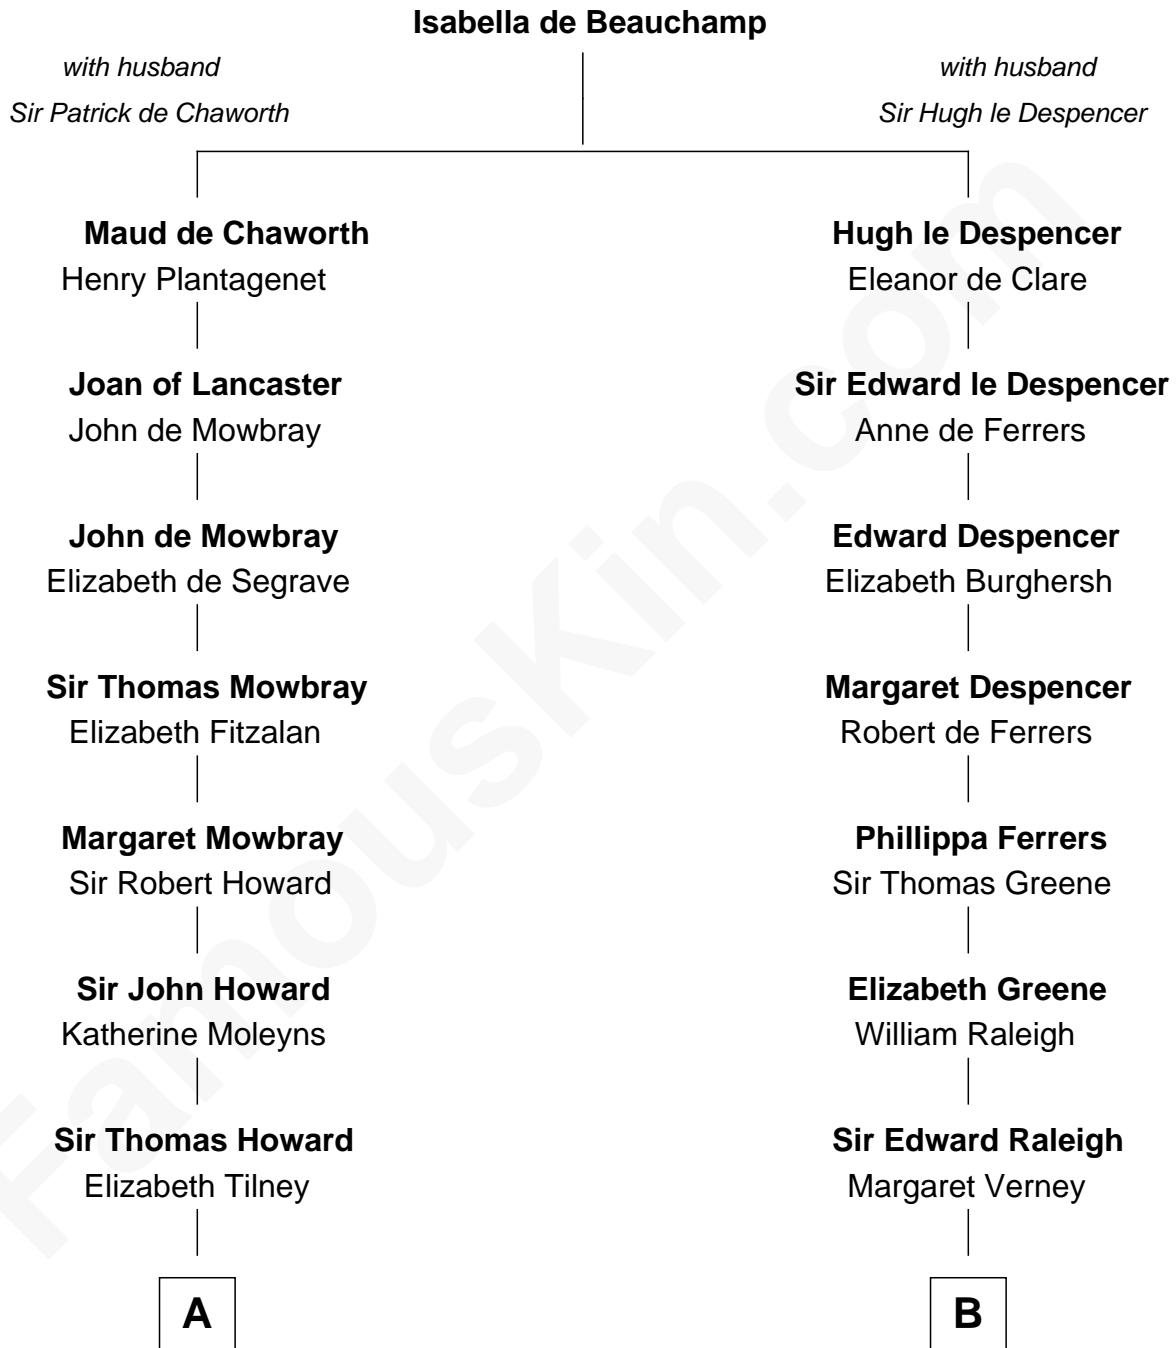

FamousKin.com Relationship Chart of

Catherine Howard

5th Wife of King Henry VIII

8th cousin 13 times removed of

Marilyn Monroe

Actress, Model, and Singer

C

Samuel Elam Almy

Susan Bateman

Susan Bateman Almy

Charles Adams Gifford

Frederick Almy Gifford

Elizabeth Easton Tennant

Charles Stanley Gifford

Gladys Pearl Monroe

Marilyn Monroe