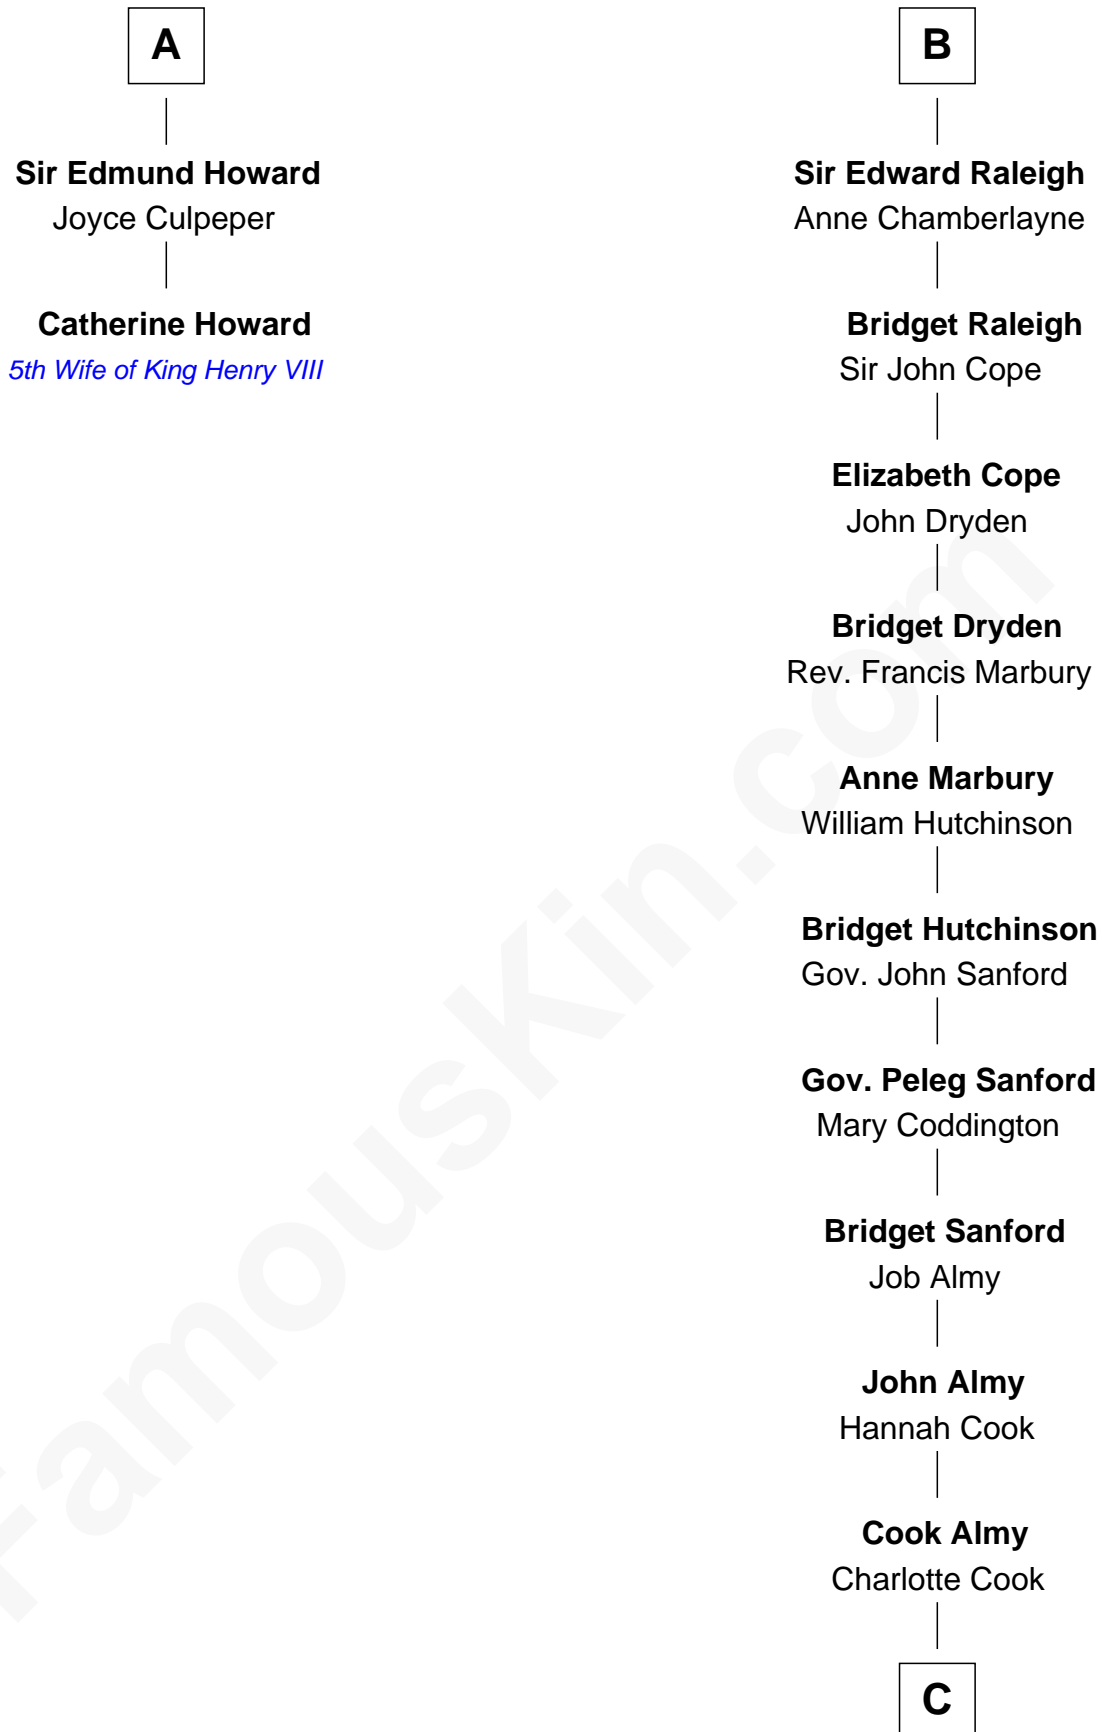

FamousKin.com Relationship Chart of

Catherine Howard

5th Wife of King Henry VIII

8th cousin 13 times removed of

Marilyn Monroe

Actress, Model, and Singer

C

Samuel Elam Almy

Susan Bateman

Susan Bateman Almy

Charles Adams Gifford

Frederick Almy Gifford

Elizabeth Easton Tennant

Charles Stanley Gifford

Gladys Pearl Monroe

Marilyn Monroe