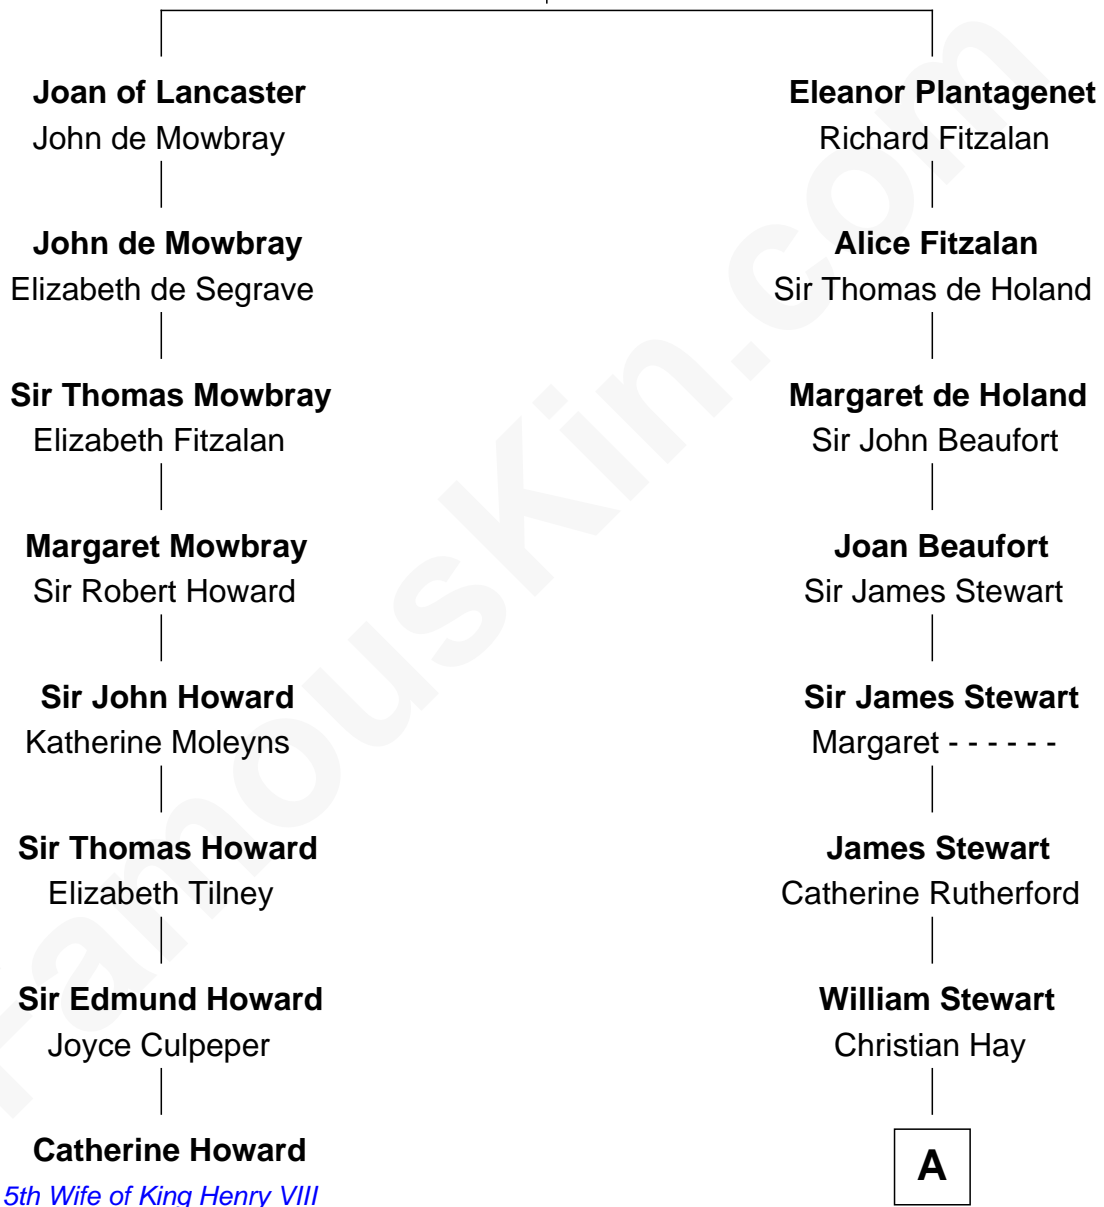

FamousKin.com

Relationship Chart of

Catherine Howard

5th Wife of King Henry VIII

7th cousin 9 times removed of

Noel Coward

Playwright, Actor, and Songwriter

Henry Plantagenet
Maud de Chaworth

A

James Stewart

Katherine Kerr

Janet Stewart

John Veatch

Alexander Veitch

Margaret Scott

William Veitch