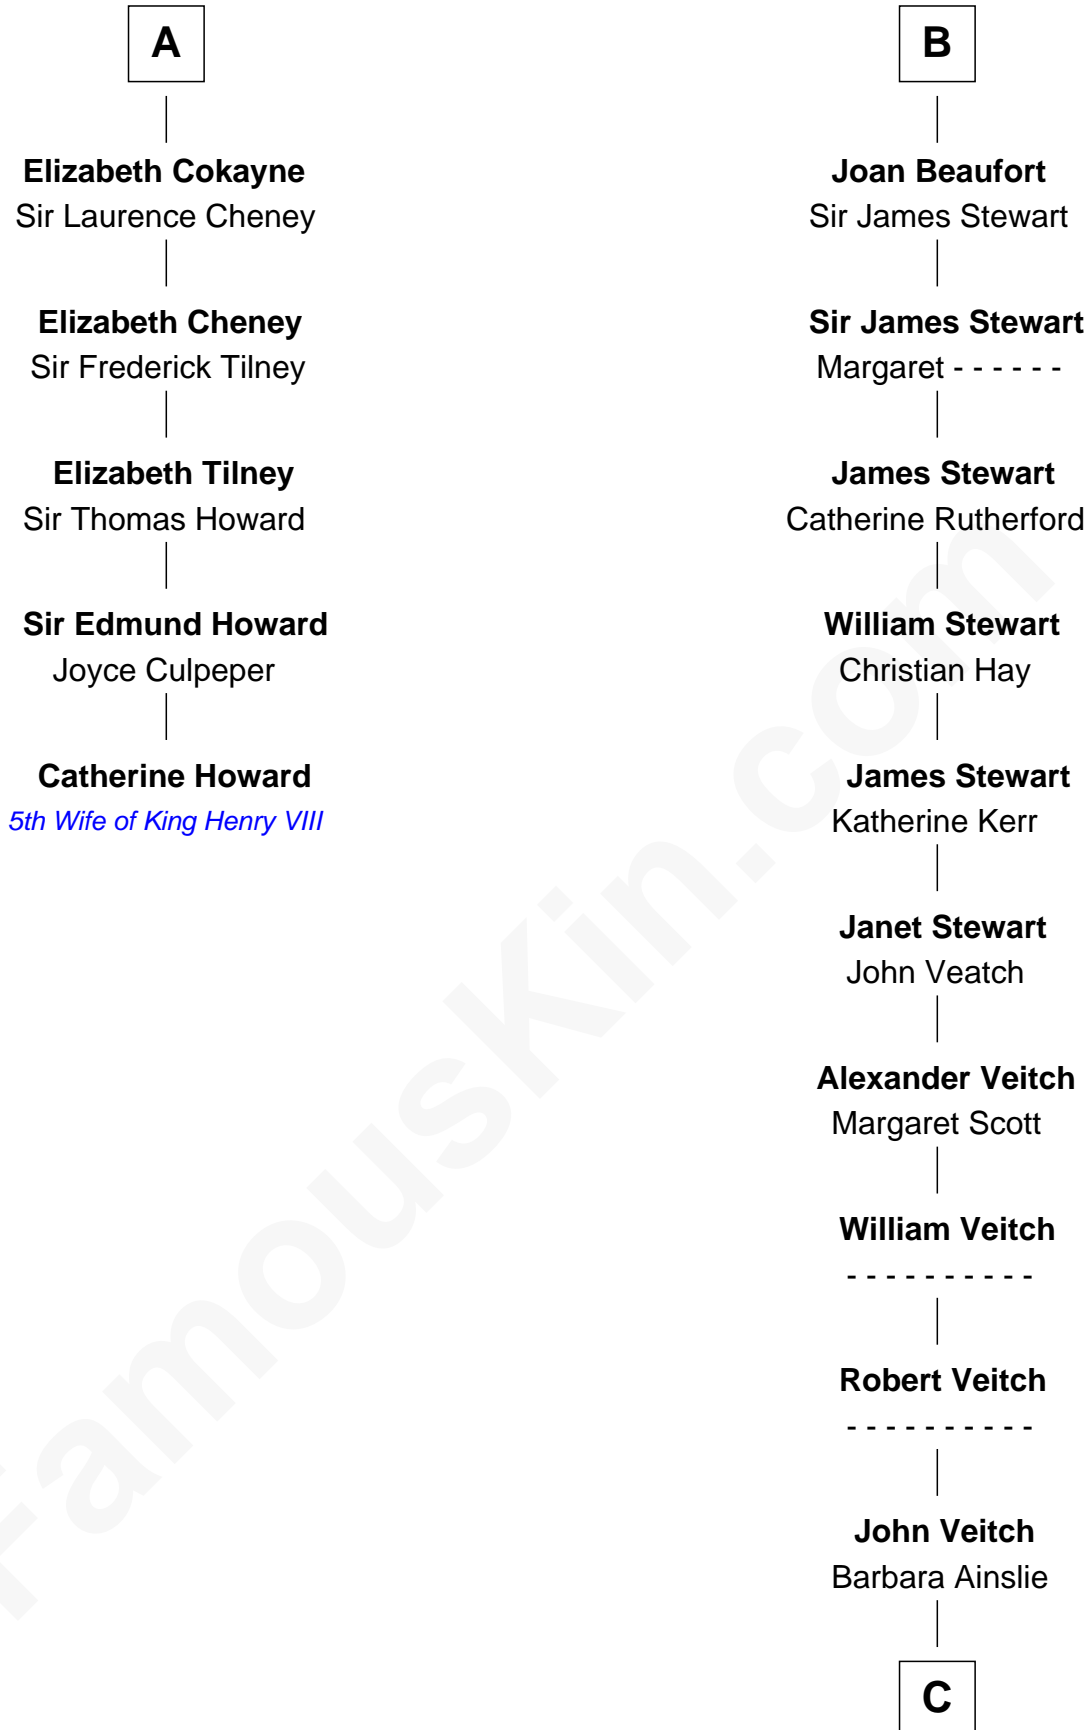

FamousKin.com Relationship Chart of

Catherine Howard

5th Wife of King Henry VIII

11th cousin 9 times removed of

Noel Coward

Playwright, Actor, and Songwriter

Sir William Longespee

Ela of Salisbury

C

Henry Veitch

Margaret Harrison

Henry Gordon Veitch

Mary Kathleen Synch

Violet Agnes Veitch

Arthur Sabin Coward

Noel Coward