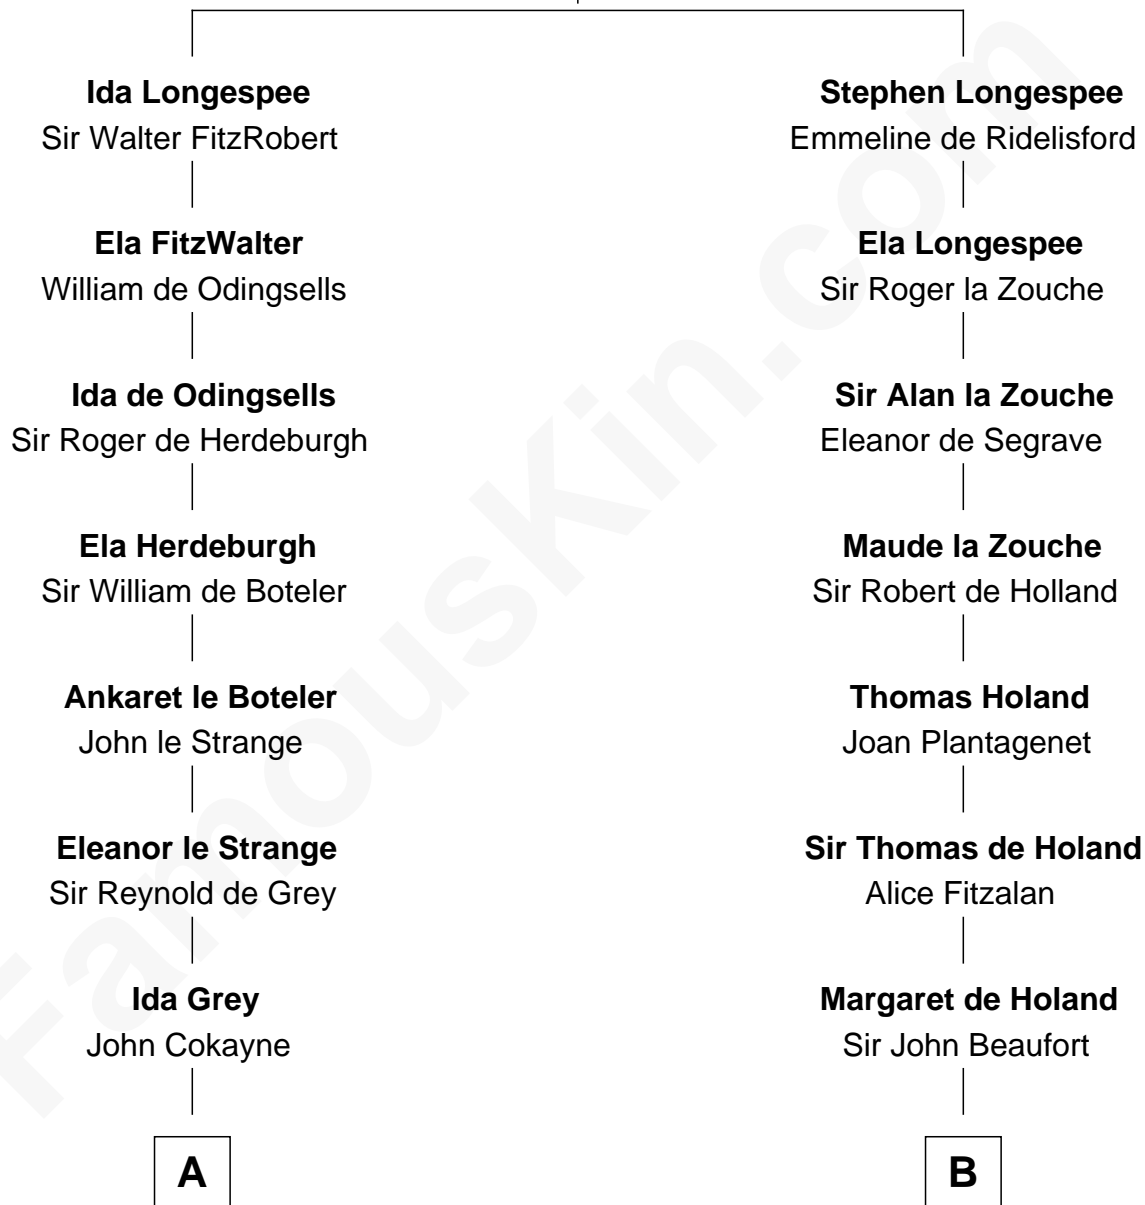

FamousKin.com Relationship Chart of

Catherine Howard

5th Wife of King Henry VIII

11th cousin 9 times removed of

Noel Coward

Playwright, Actor, and Songwriter

Sir William Longespee

Ela of Salisbury

C

Henry Veitch

Margaret Harrison

Henry Gordon Veitch

Mary Kathleen Synch

Violet Agnes Veitch

Arthur Sabin Coward

Noel Coward