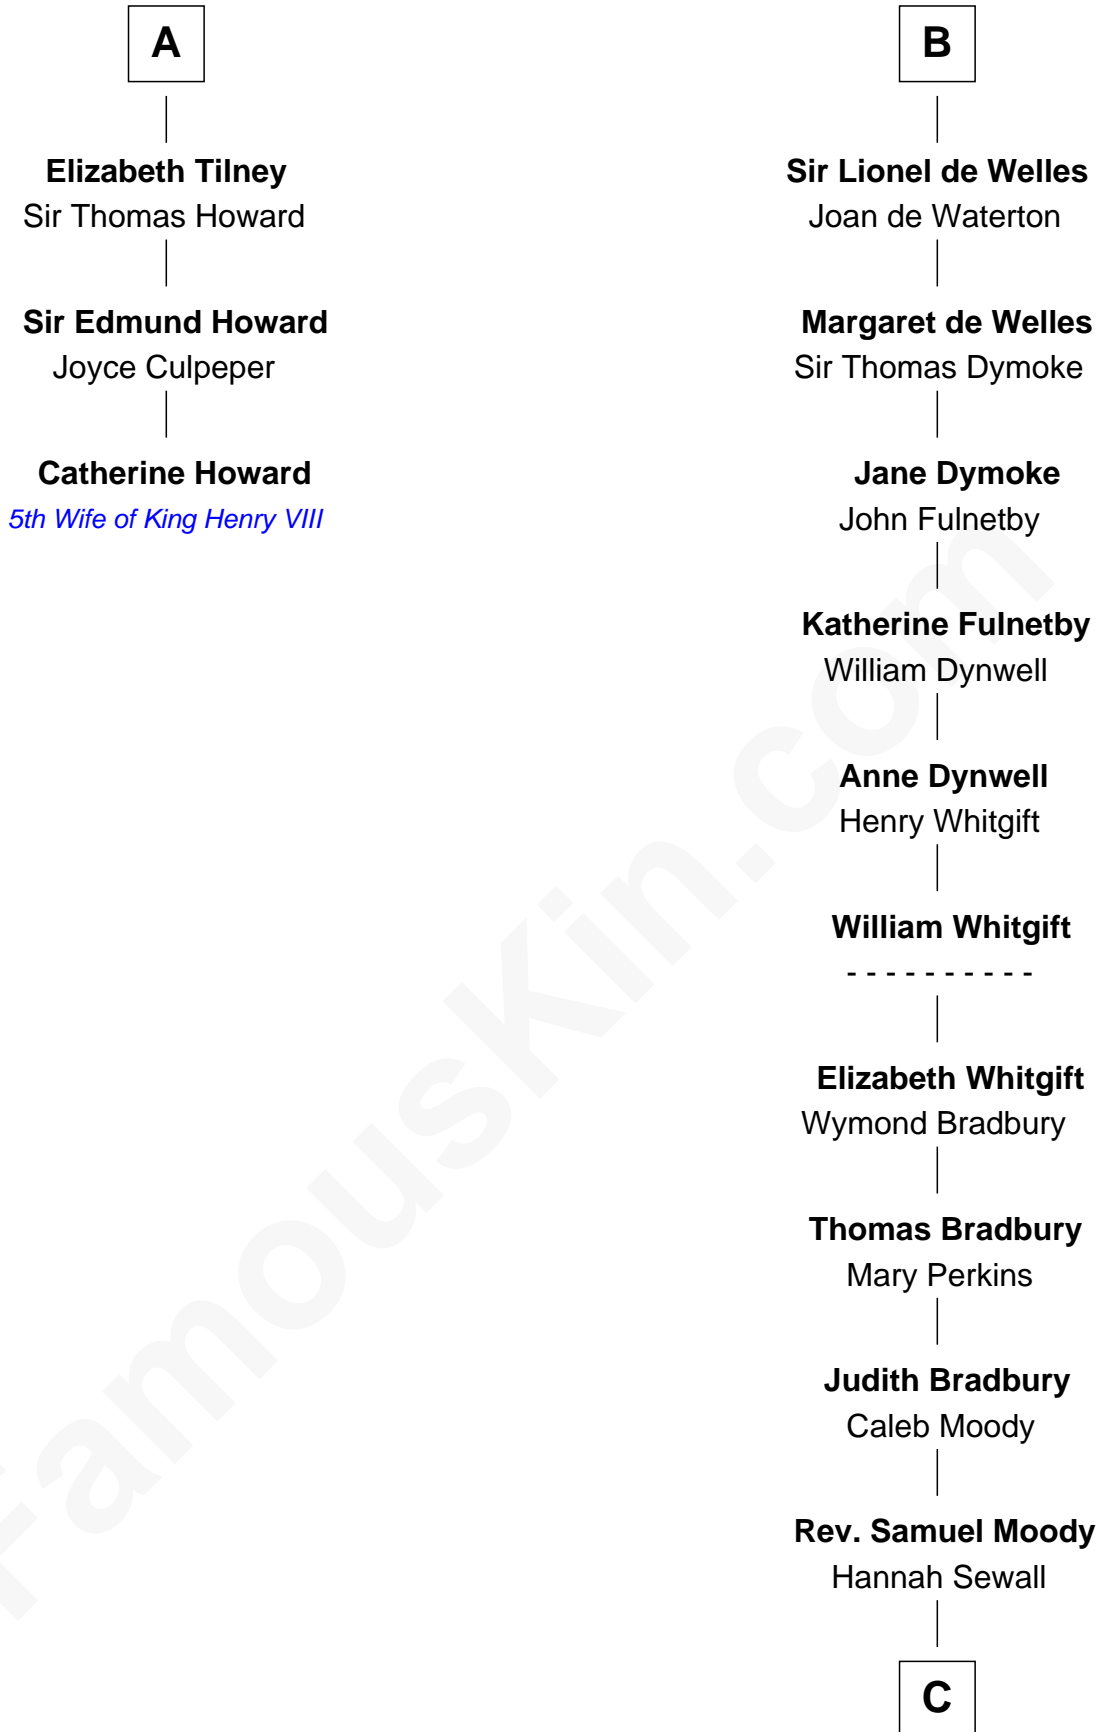

# FamousKin.com Relationship Chart of

**Catherine Howard**

*5th Wife of King Henry VIII*

9th cousin 11 times removed of

**Ralph Waldo Emerson**

*American Poet*

**Sir Humphrey de Bohun**

Maud of Eu