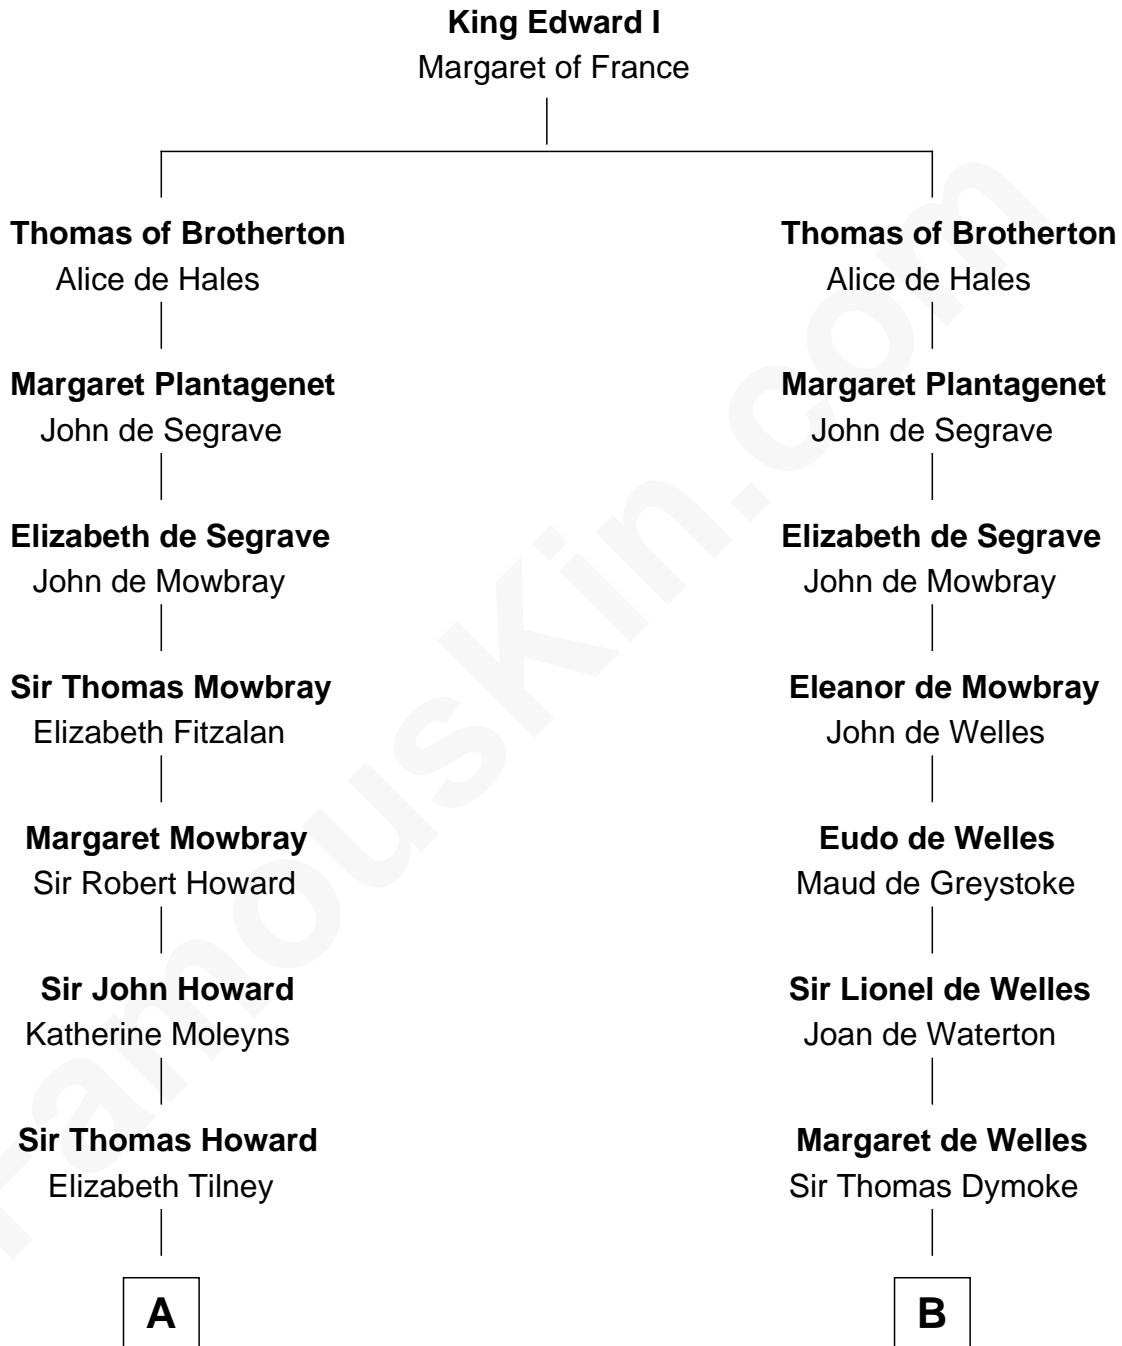

FamousKin.com Relationship Chart of

Catherine Howard

5th Wife of King Henry VIII

8th cousin 10 times removed of

Ralph Waldo Emerson

American Poet

C

Rev. William Emerson