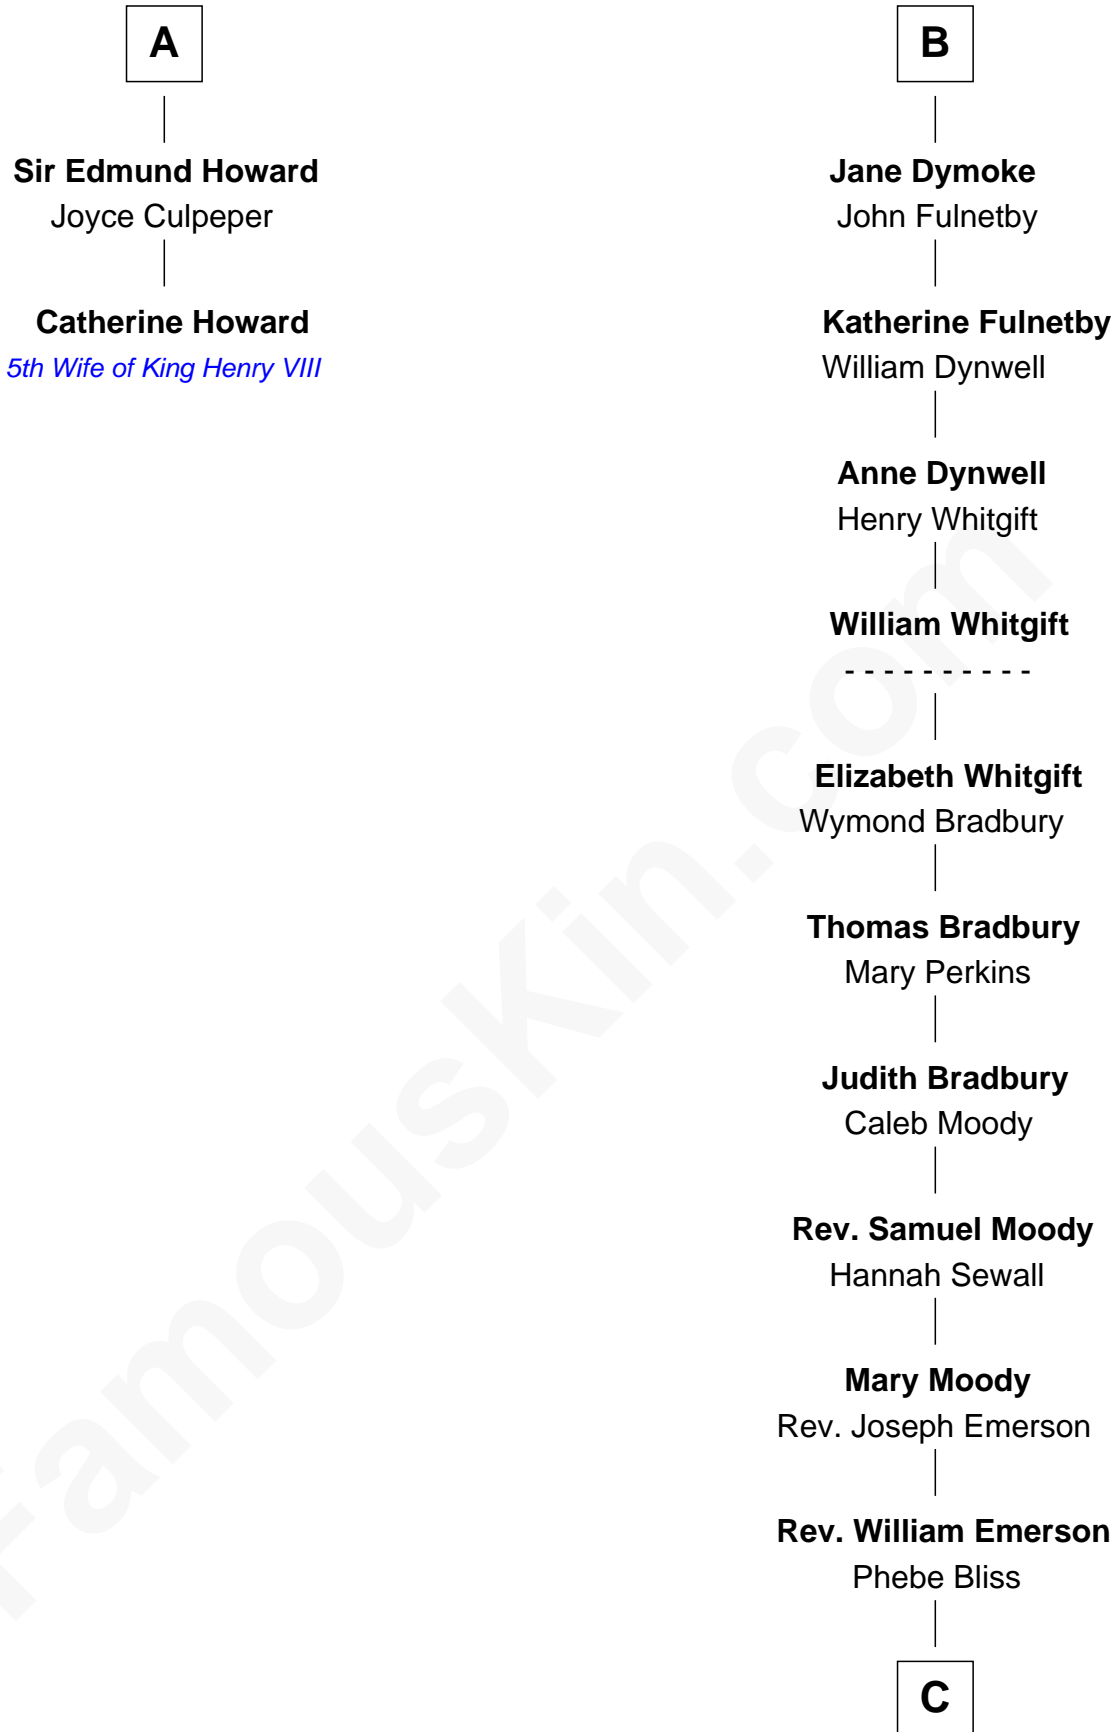

FamousKin.com Relationship Chart of

Catherine Howard

5th Wife of King Henry VIII

8th cousin 10 times removed of

Ralph Waldo Emerson

American Poet

C

Rev. William Emerson