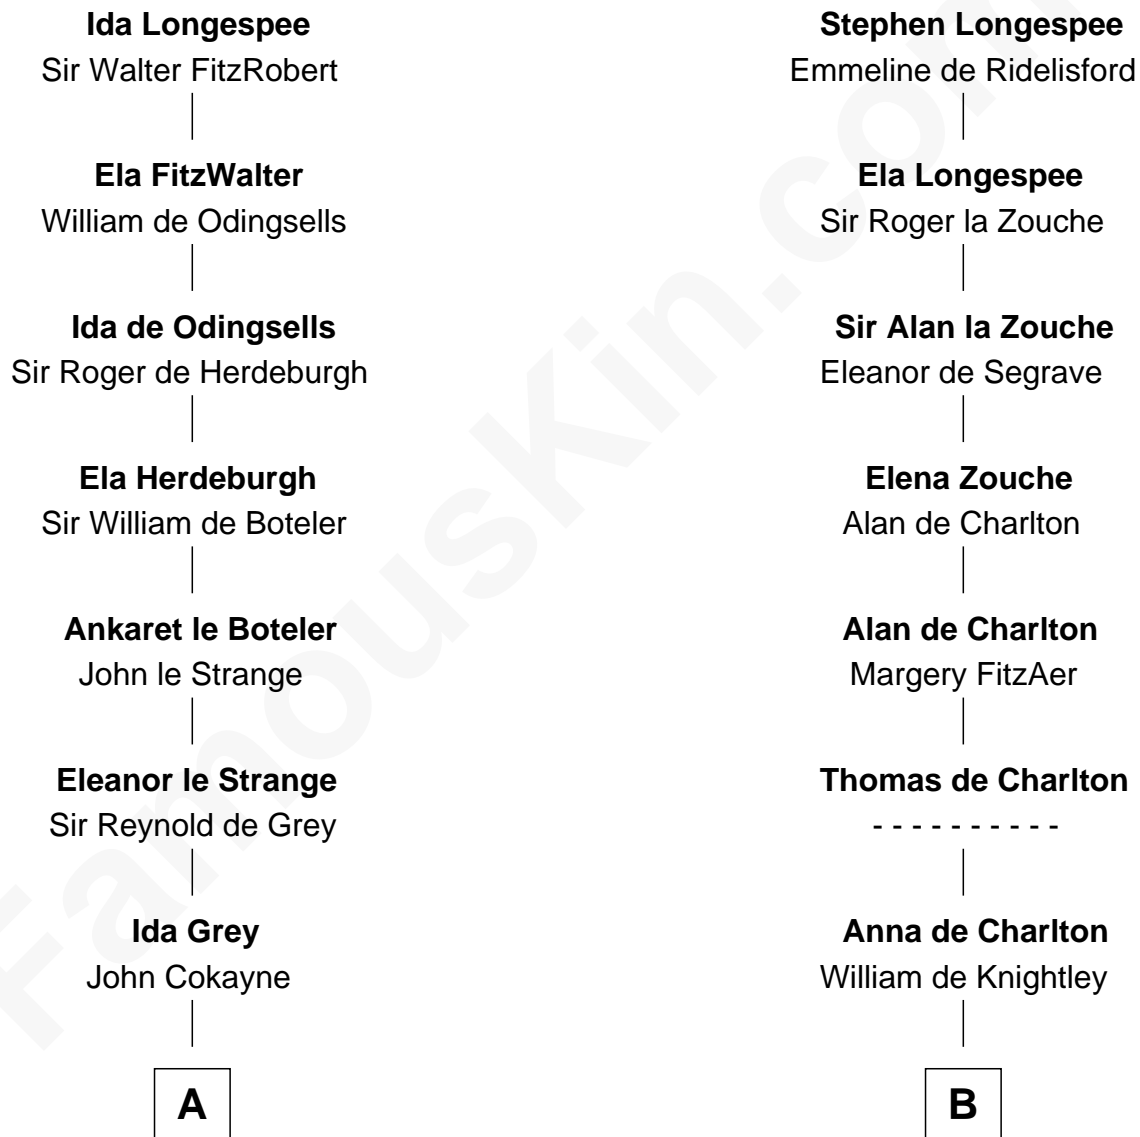

FamousKin.com Relationship Chart of

Catherine Howard

5th Wife of King Henry VIII

11th cousin 9 times removed of

Ralph Waldo Emerson

American Poet

Sir William Longespee

Ela of Salisbury