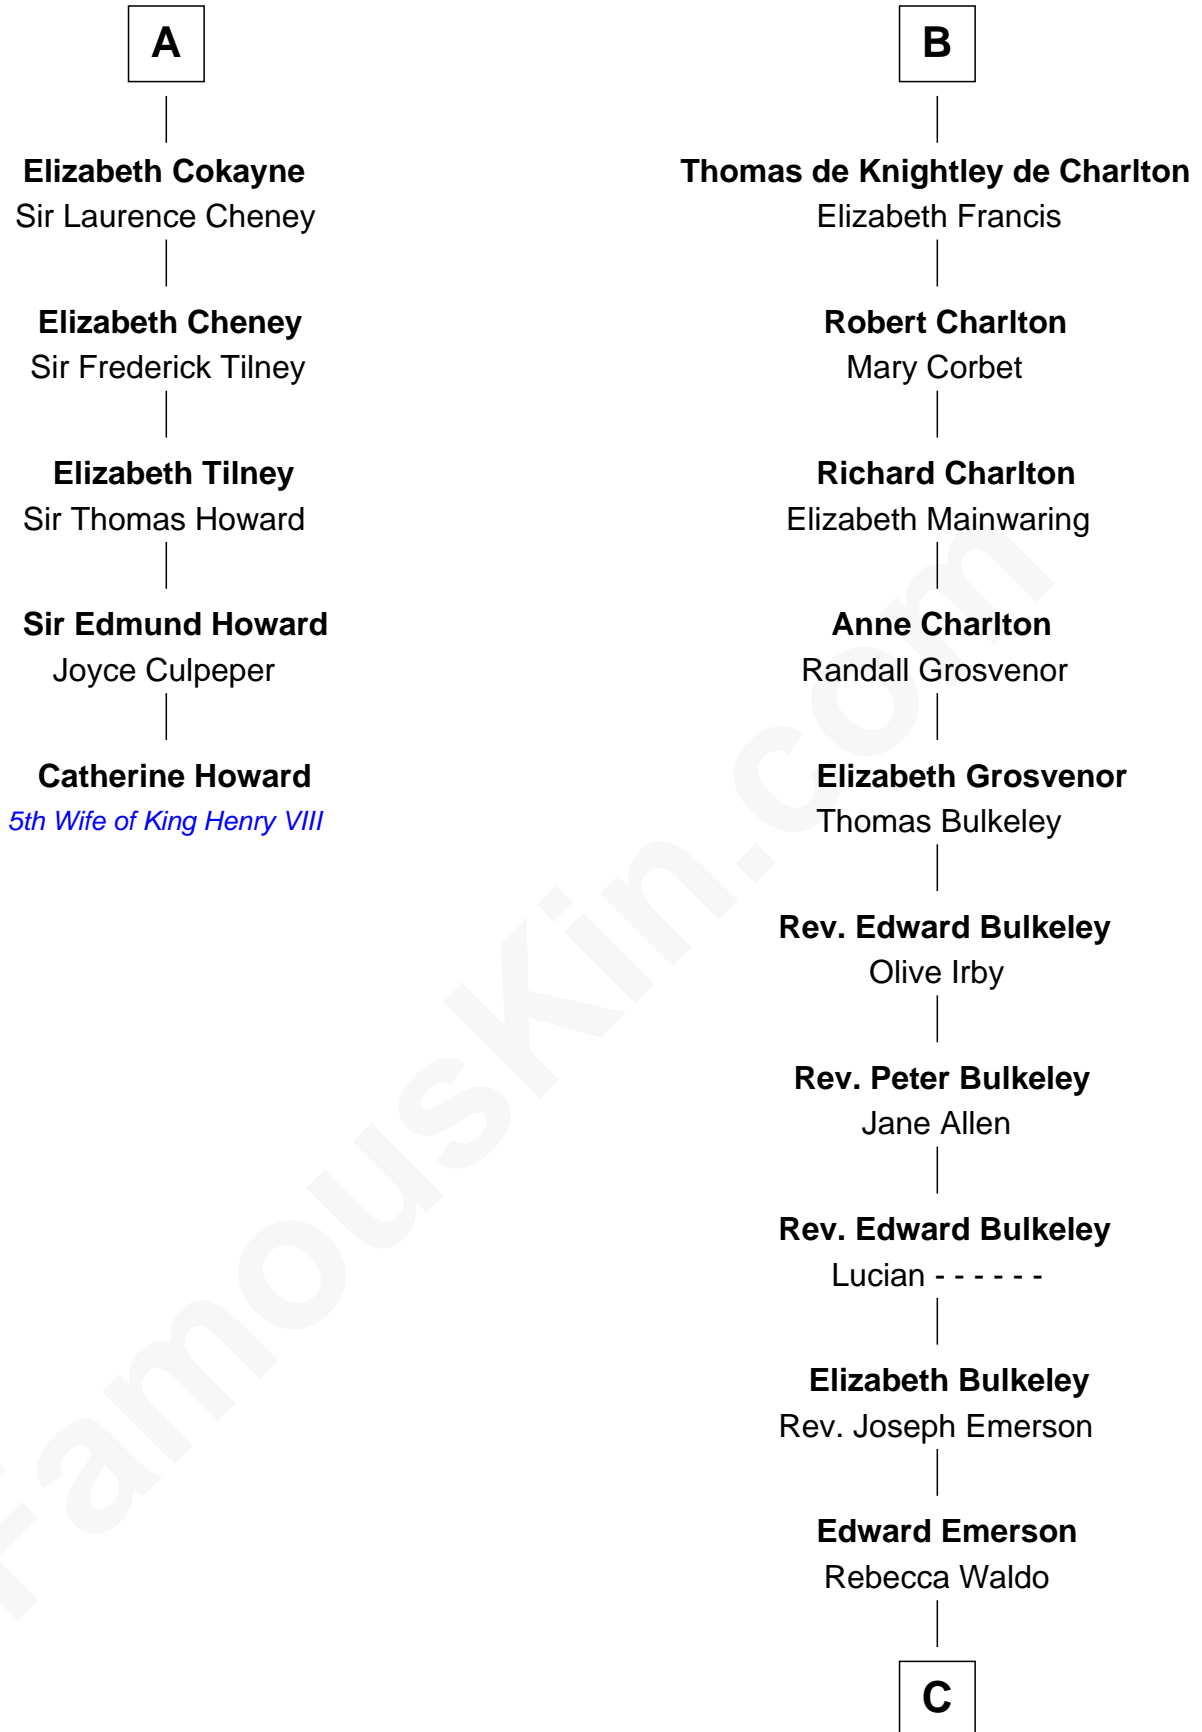

FamousKin.com Relationship Chart of

Catherine Howard

5th Wife of King Henry VIII

11th cousin 9 times removed of

Ralph Waldo Emerson

American Poet

Sir William Longespee

Ela of Salisbury