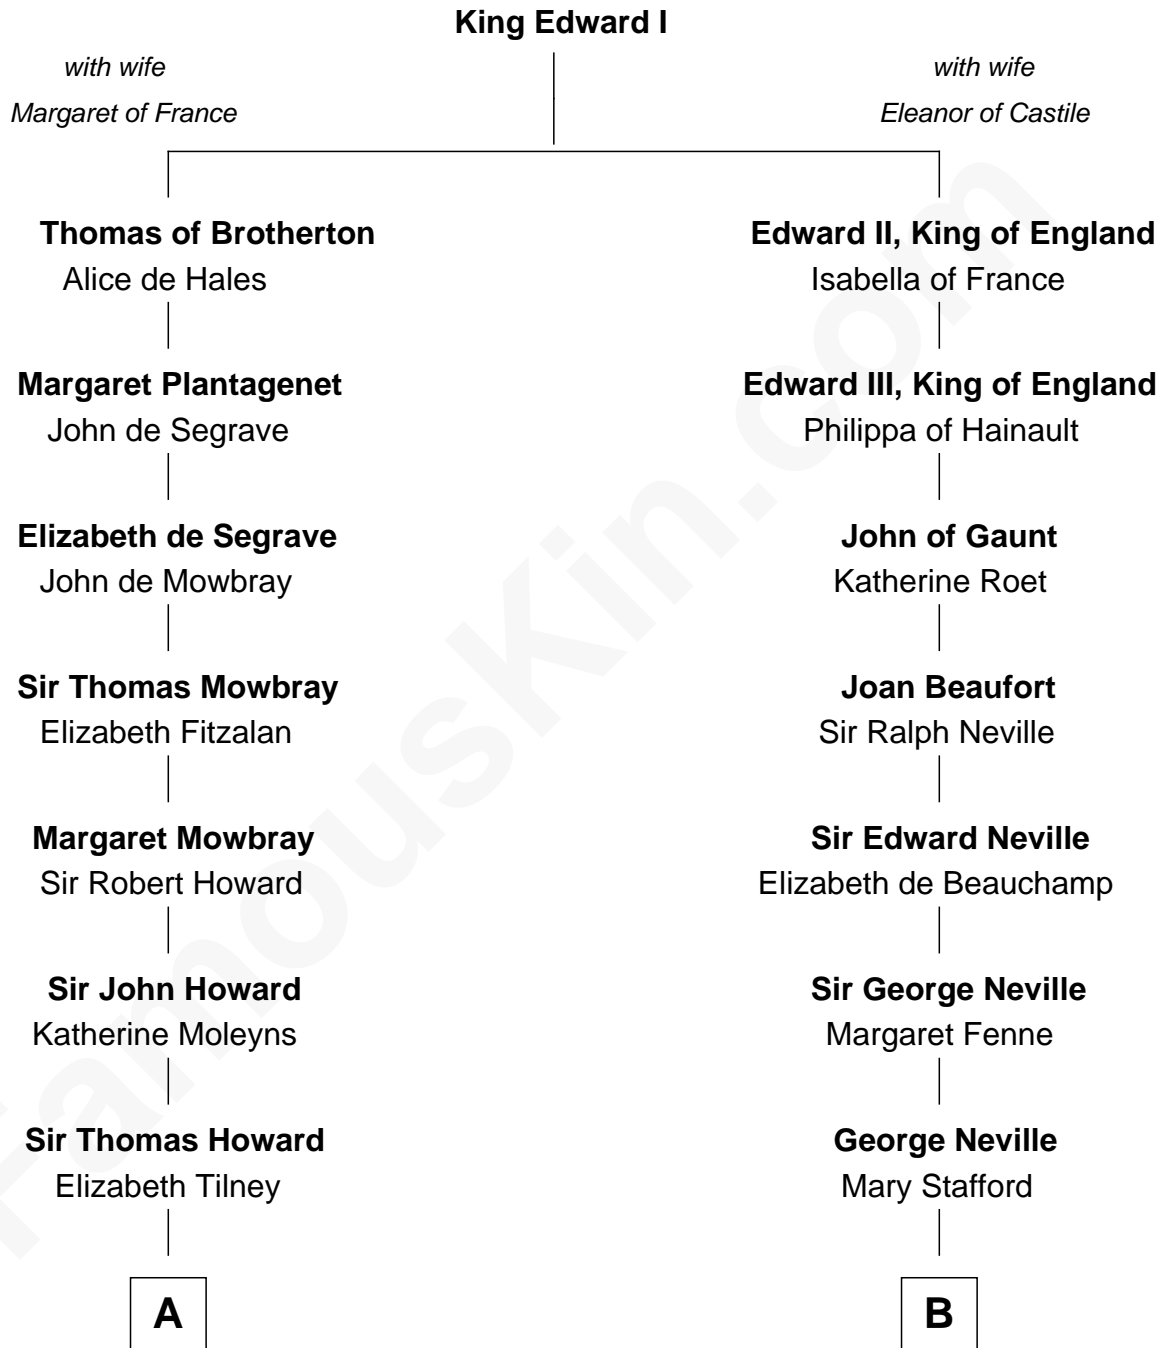

FamousKin.com Relationship Chart of

Catherine Howard

5th Wife of King Henry VIII

8th cousin 11 times removed of

Admiral Richard Byrd

Polar Explorer

C

Col. William Byrd
Jane Meriwether Rivers

Richard Evelyn Byrd
Eleanor Bolling Flood

Admiral Richard Byrd
Polar Explorer

FamousKin.com