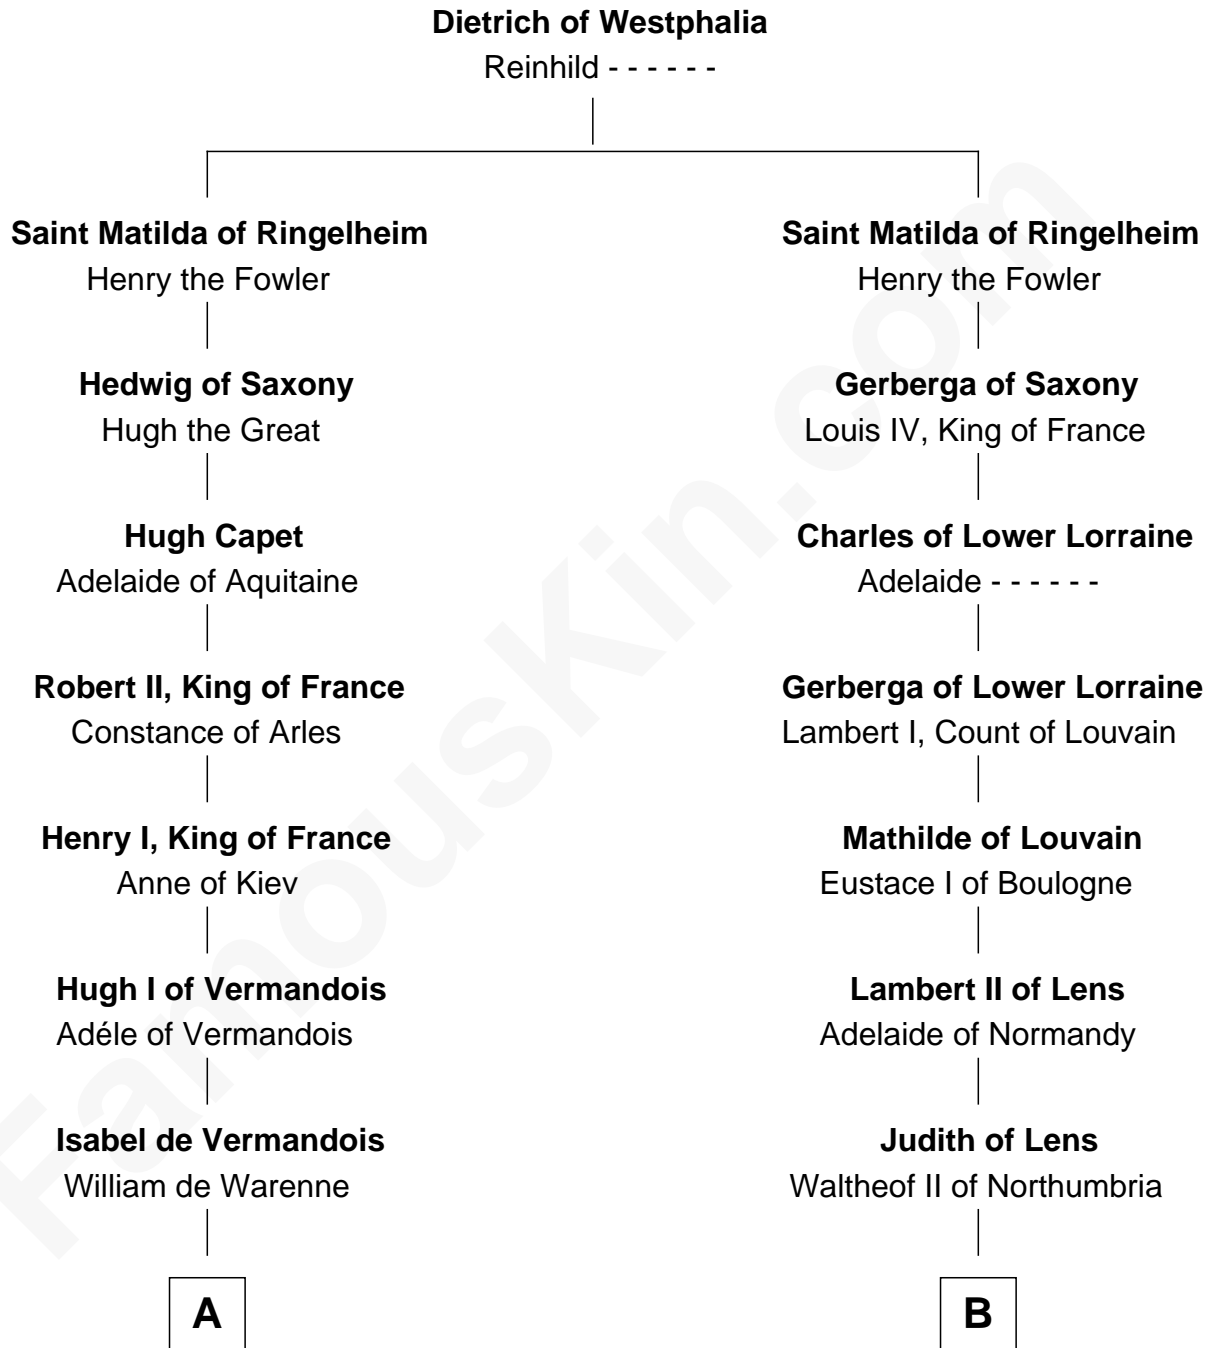

FamousKin.com Relationship Chart of

Catherine Howard

5th Wife of King Henry VIII

10th cousin 9 times removed of

William de Huntingfield

Magna Carta Surety

C

Elizabeth Tilney
Sir Thomas Howard

Sir Edmund Howard
Joyce Culpeper

Catherine Howard
5th Wife of King Henry VIII

FamousKin.com