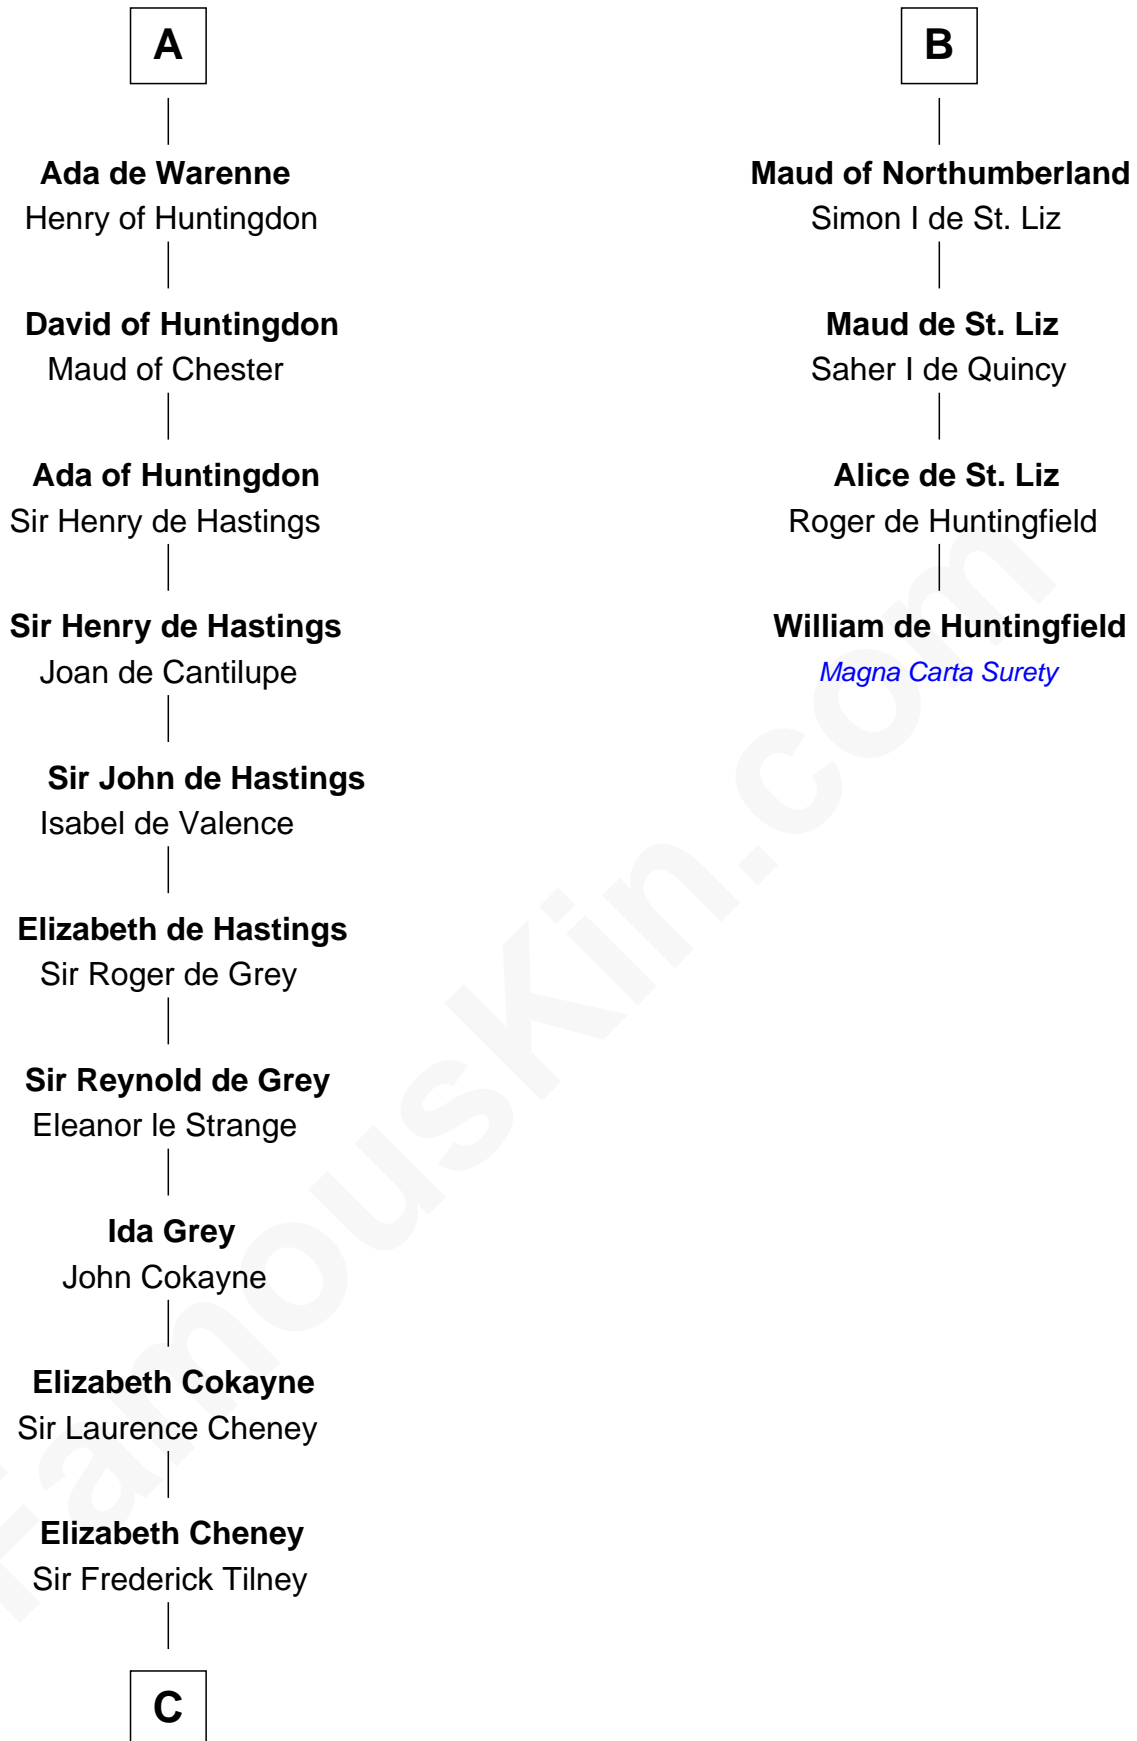

FamousKin.com Relationship Chart of

Catherine Howard

5th Wife of King Henry VIII

10th cousin 9 times removed of

William de Huntingfield

Magna Carta Surety

C

Elizabeth Tilney
Sir Thomas Howard

Sir Edmund Howard
Joyce Culpeper

Catherine Howard
5th Wife of King Henry VIII

FamousKin.com