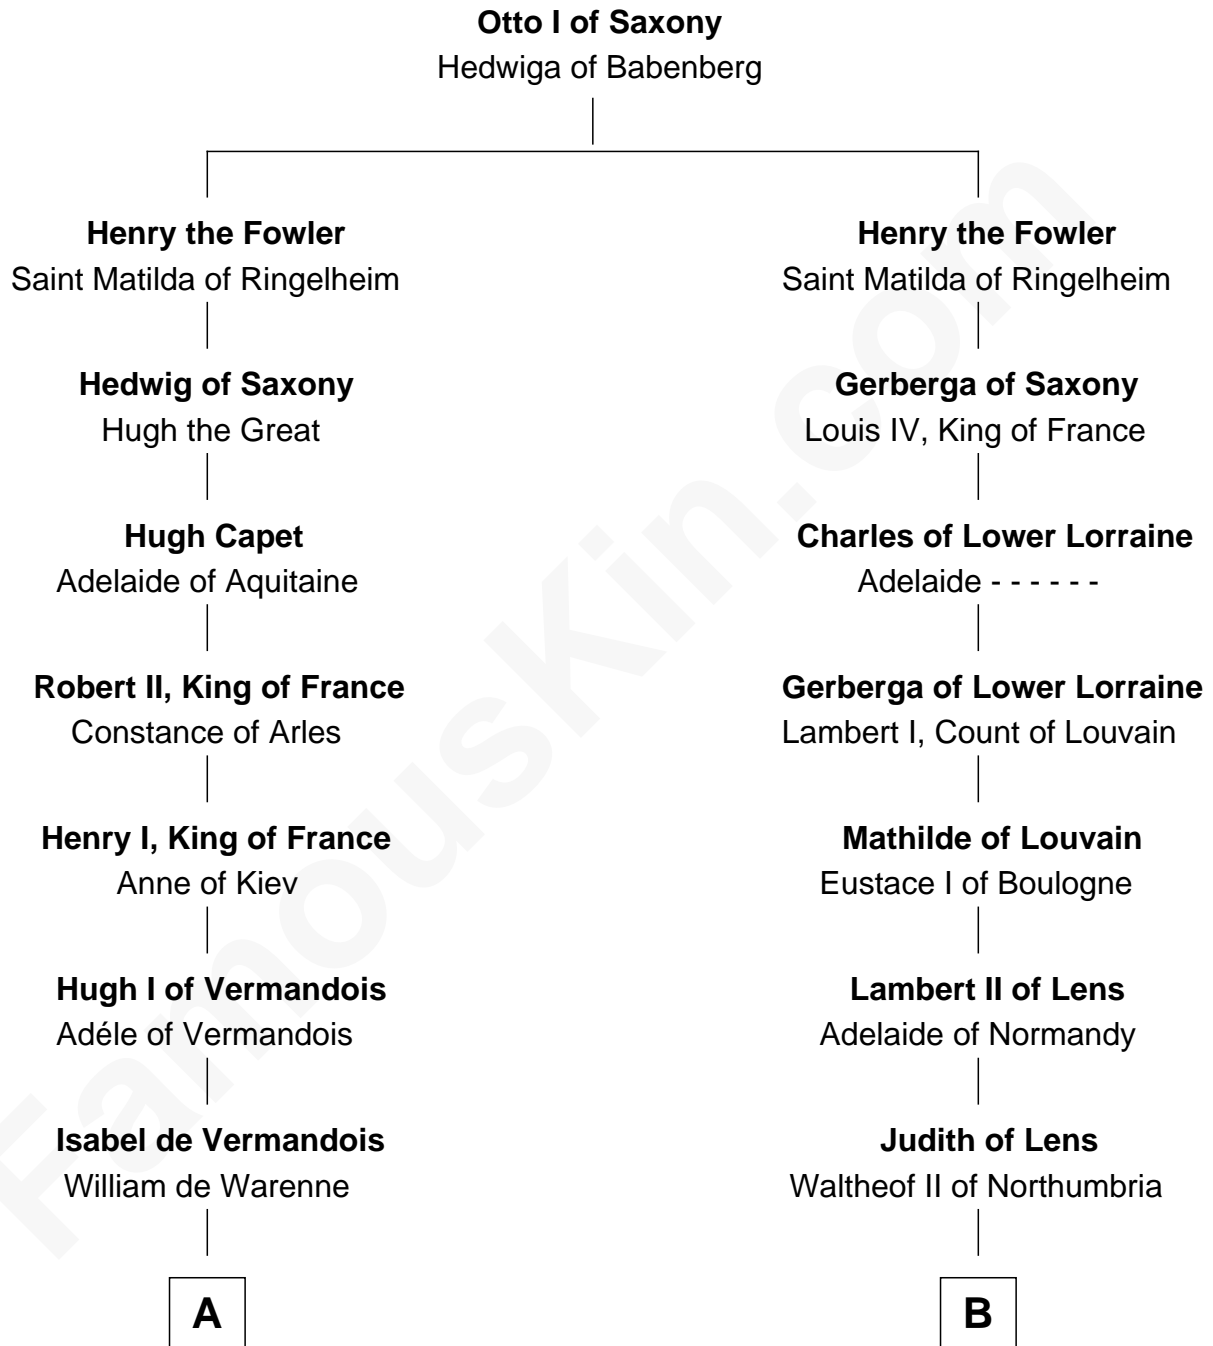

FamousKin.com Relationship Chart of

Catherine Howard

5th Wife of King Henry VIII

10th cousin 9 times removed of

William de Huntingfield

Magna Carta Surety

C

Elizabeth Tilney
Sir Thomas Howard

Sir Edmund Howard
Joyce Culpeper

Catherine Howard
5th Wife of King Henry VIII

FamousKin.com