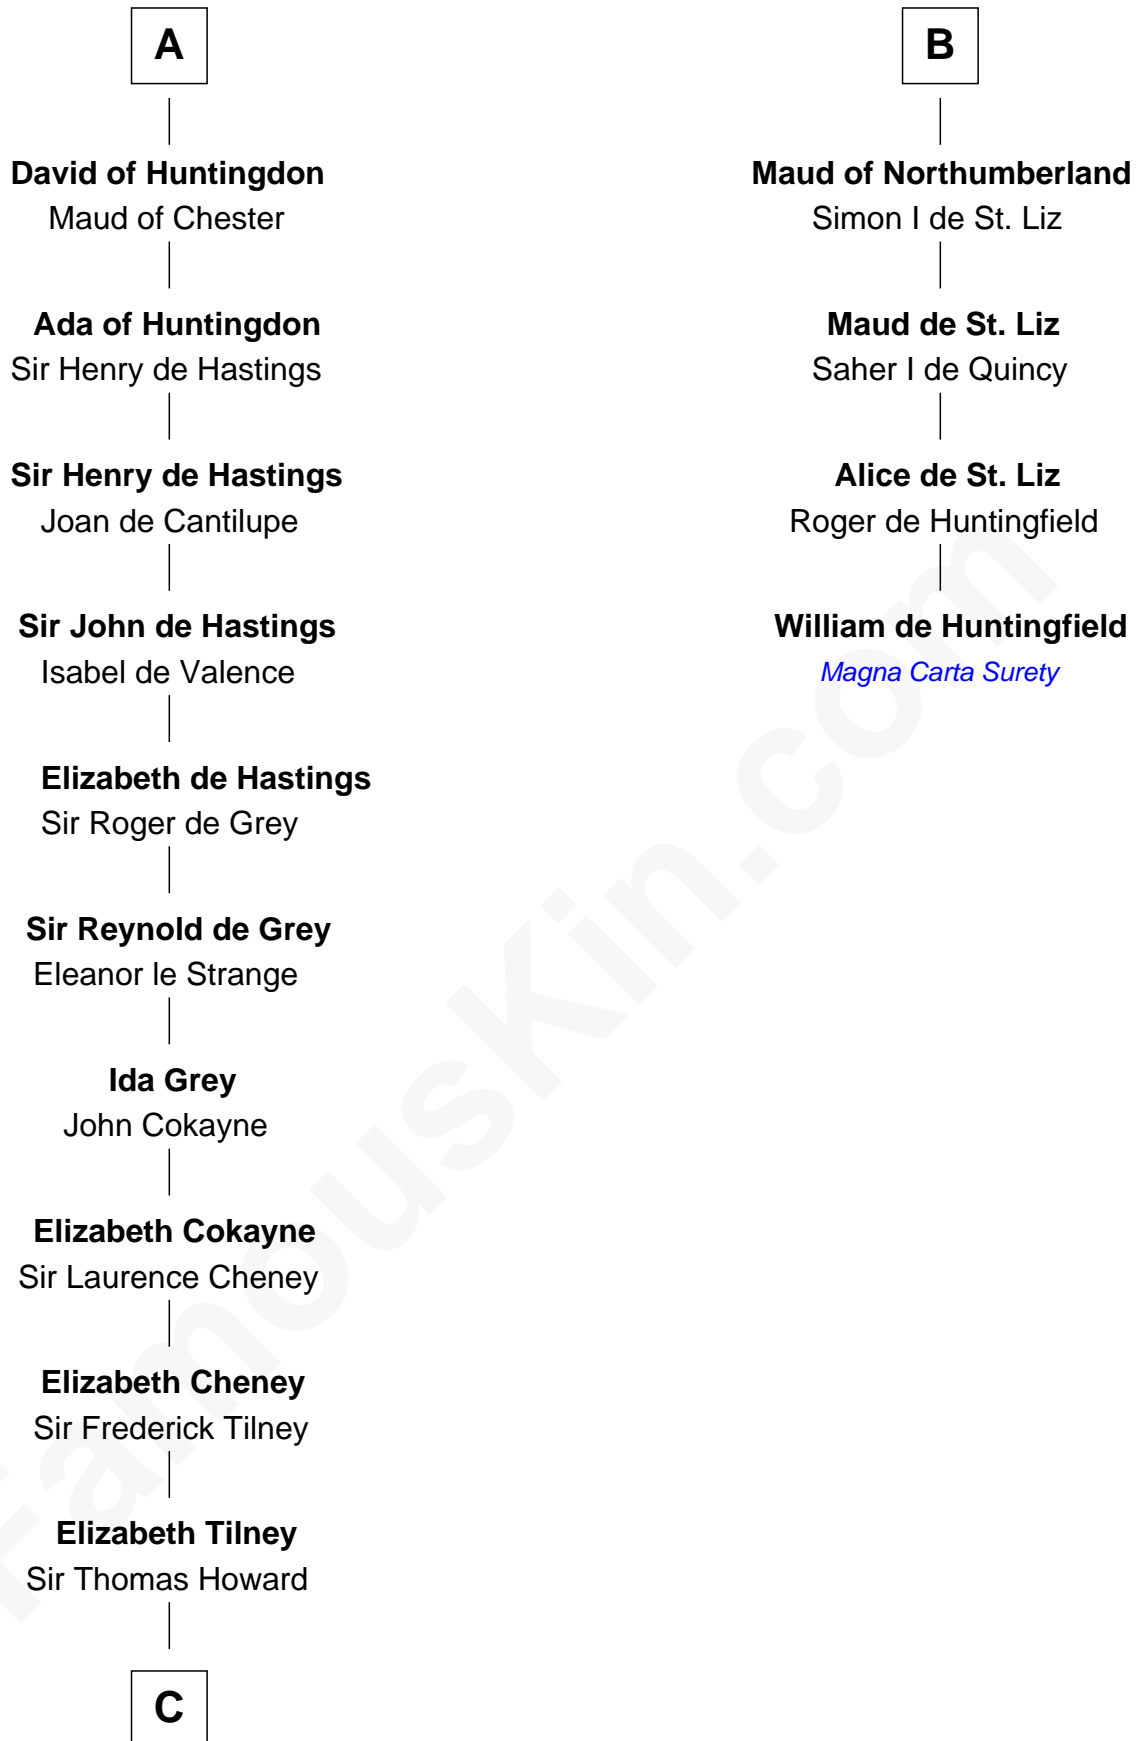

# FamousKin.com Relationship Chart of

**Catherine Howard**

*5th Wife of King Henry VIII*

10th cousin 8 times removed of

**William de Huntingfield**

*Magna Carta Surety*

**Herbert II of Vermandois**

Liegarde of France

Adelaide of Burgundy

**Adele of Troyes**

Geoffroi I Grisegonelle

**Ermengarde of Anjou**

Conan I of Brittany

**Judith of Brittany**

Richard II of Normandy

**Robert I of Normandy**

Herleve of Falaise

**Adelaide of Normandy**

Lambert II of Lens

**Judith of Lens**

Waltheof II of Northumbria

**B**

**C**

—  
**Sir Edmund Howard**