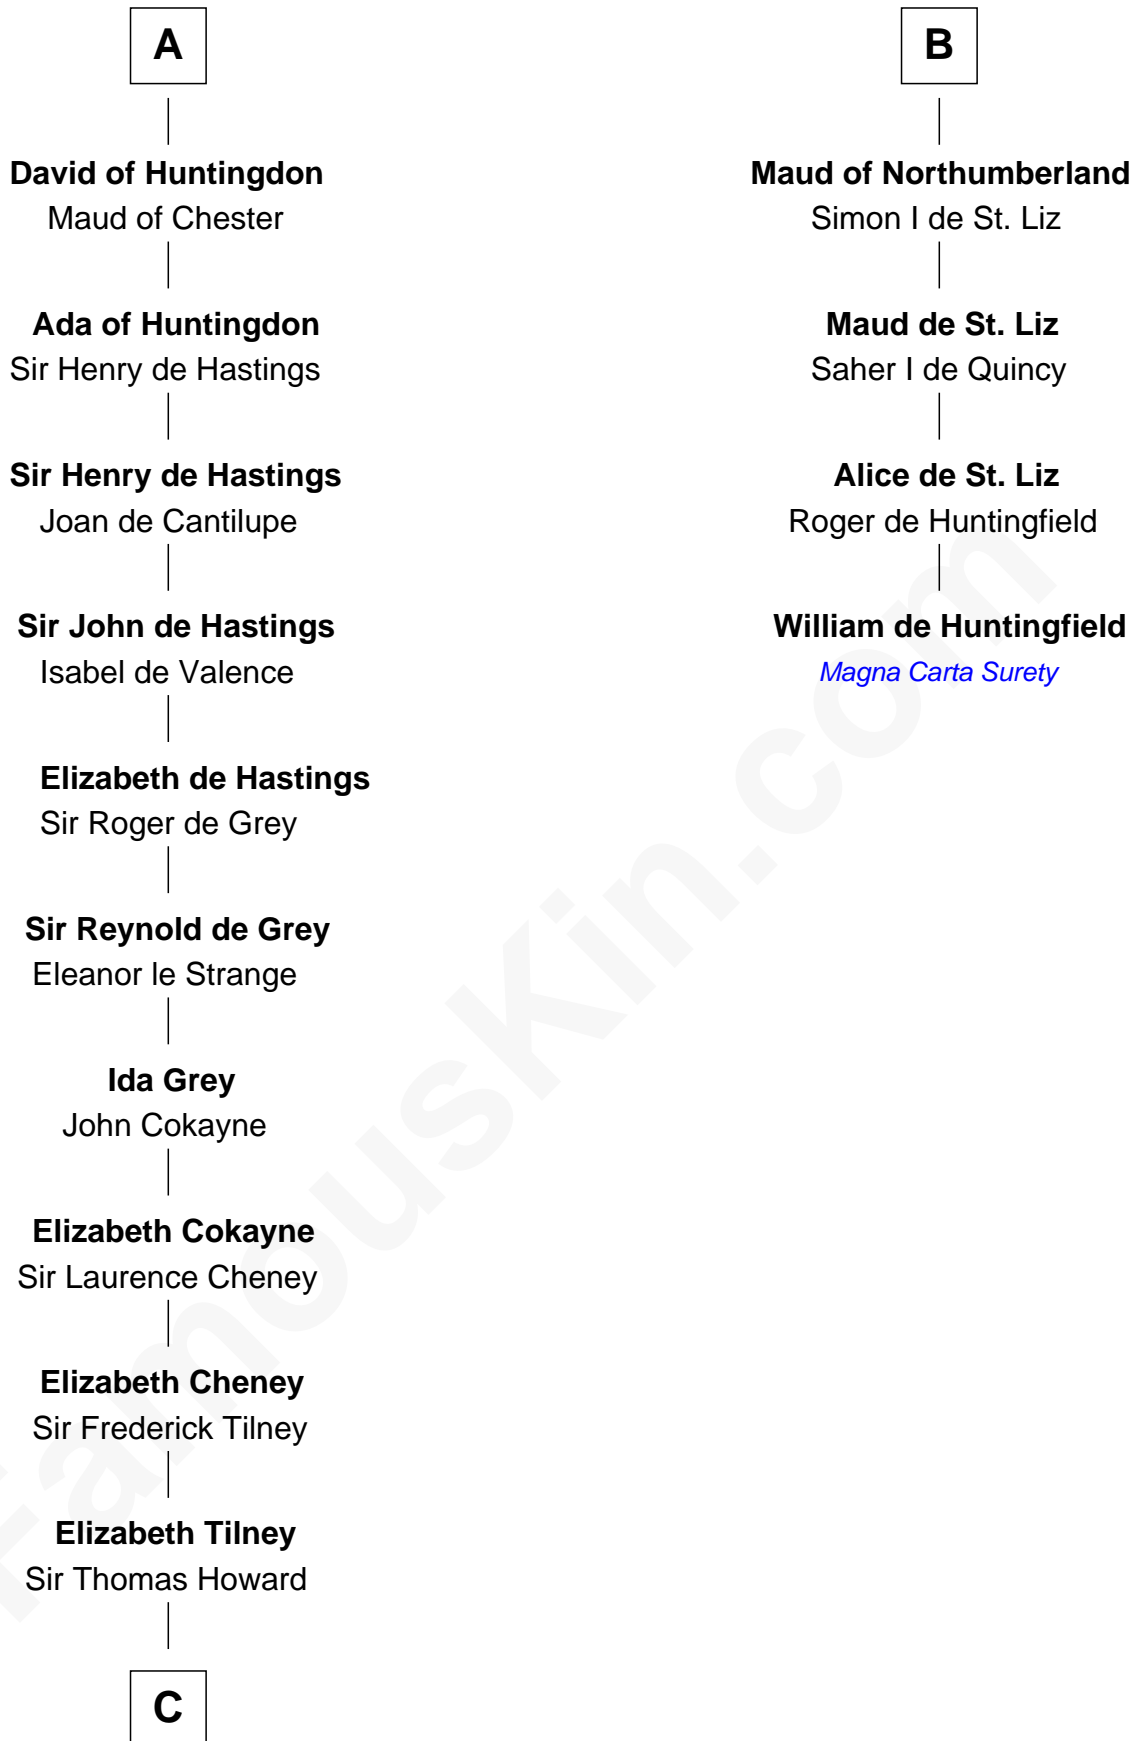

FamousKin.com Relationship Chart of

Catherine Howard

5th Wife of King Henry VIII

10th cousin 8 times removed of

William de Huntingfield

Magna Carta Surety

Fulk I of Anjou

C

Sir Edmund Howard

Joyce Culpeper

Catherine Howard

5th Wife of King Henry VIII

FamousKin.com