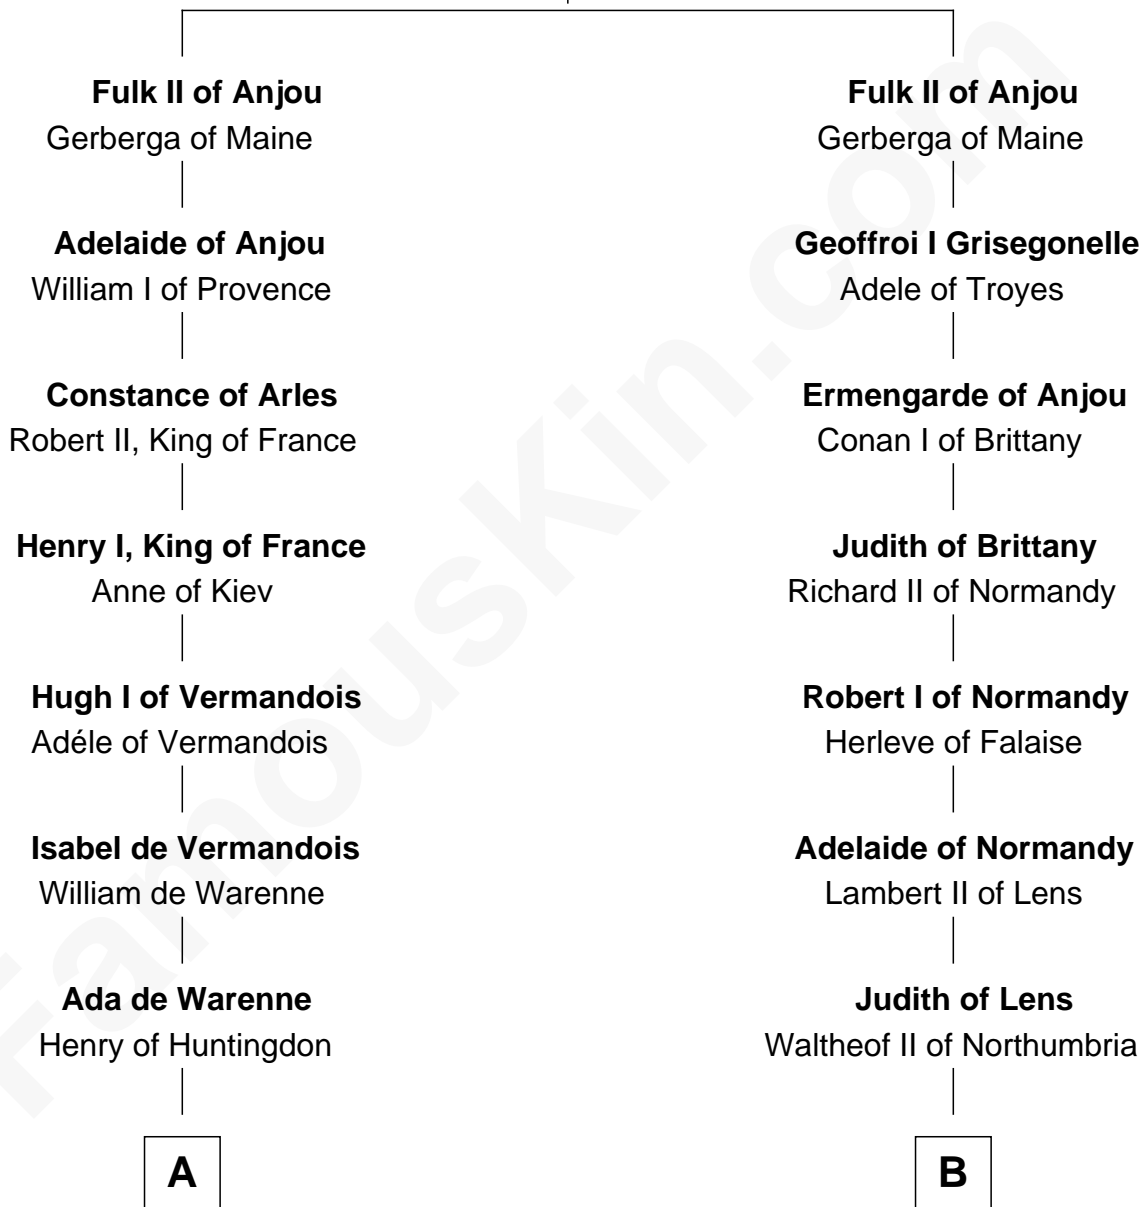

FamousKin.com Relationship Chart of

Catherine Howard

5th Wife of King Henry VIII

10th cousin 8 times removed of

William de Huntingfield

Magna Carta Surety

Fulk I of Anjou

C

Sir Edmund Howard

Joyce Culpeper

Catherine Howard

5th Wife of King Henry VIII

FamousKin.com