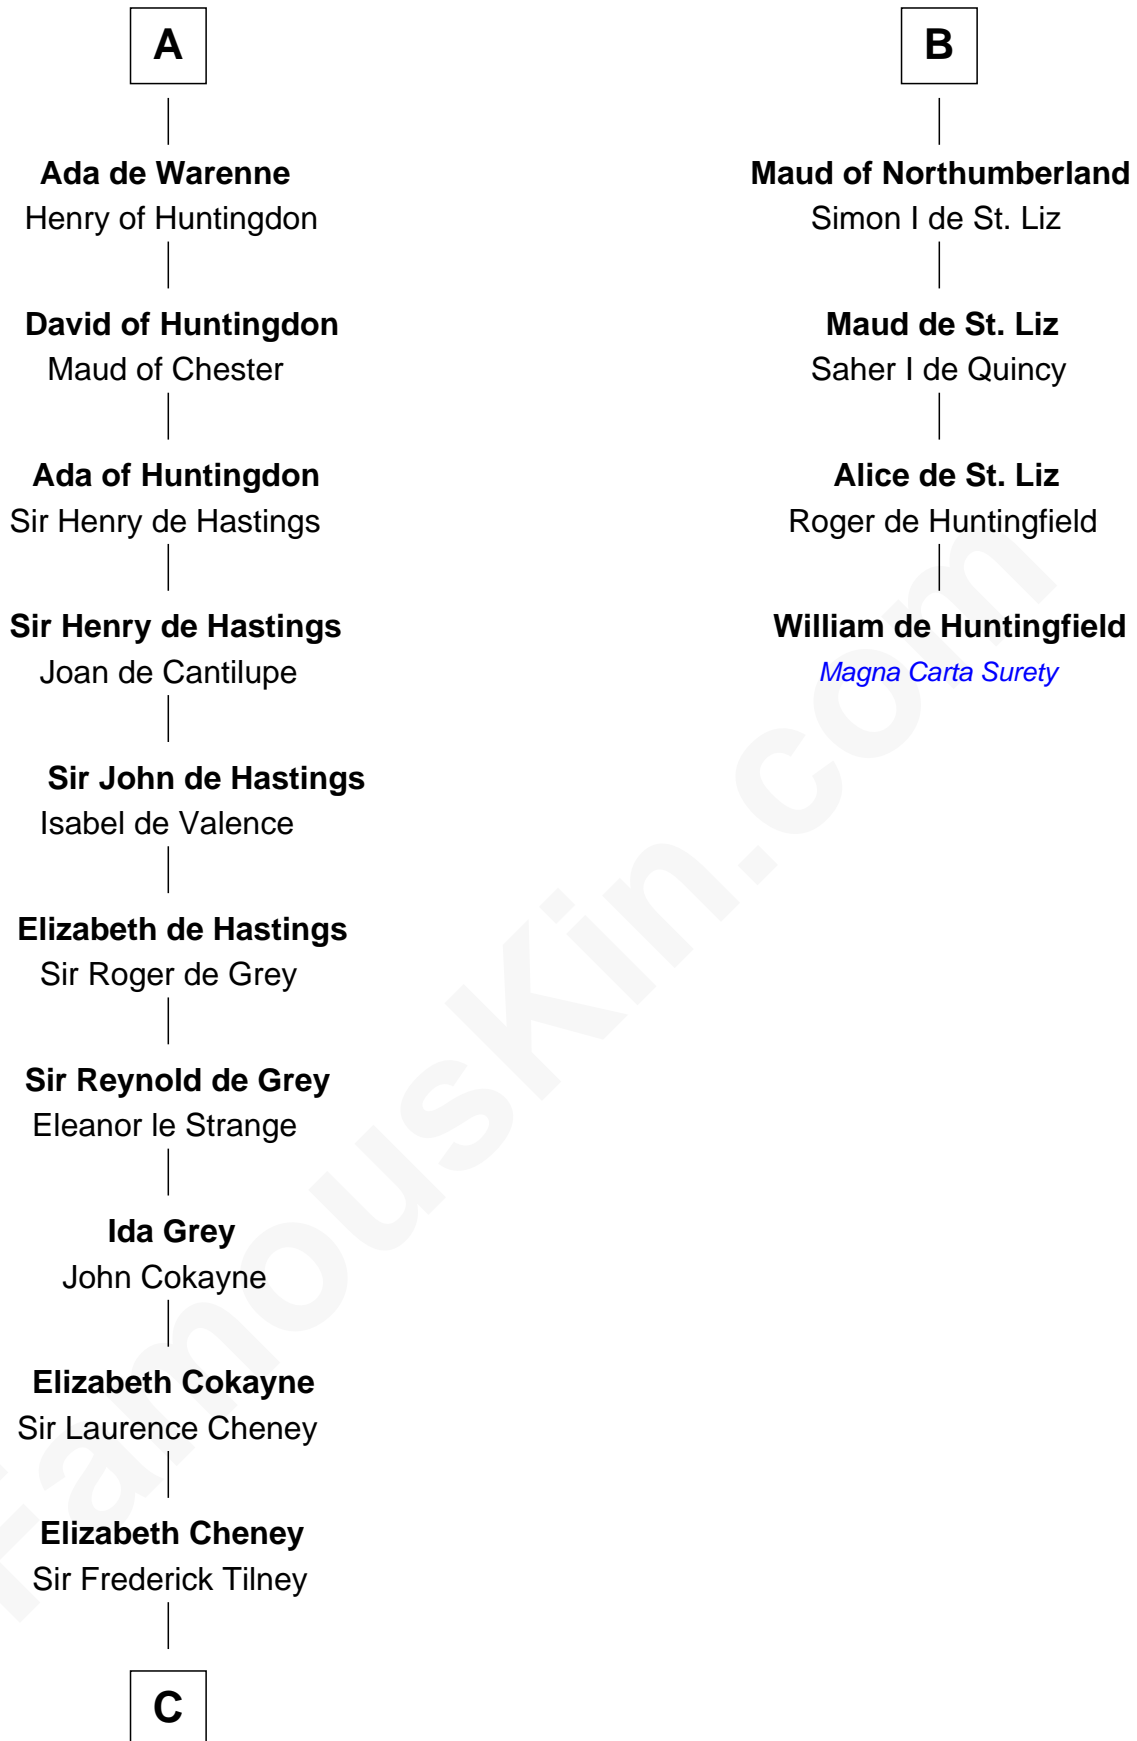

# FamousKin.com Relationship Chart of

**Catherine Howard**

*5th Wife of King Henry VIII*

10th cousin 9 times removed of

**William de Huntingfield**

*Magna Carta Surety*

**Berengar of Bayeux**

**C**

**Elizabeth Tilney**  
Sir Thomas Howard

**Sir Edmund Howard**  
Joyce Culpeper

**Catherine Howard**  
*5th Wife of King Henry VIII*

FamousKin.com