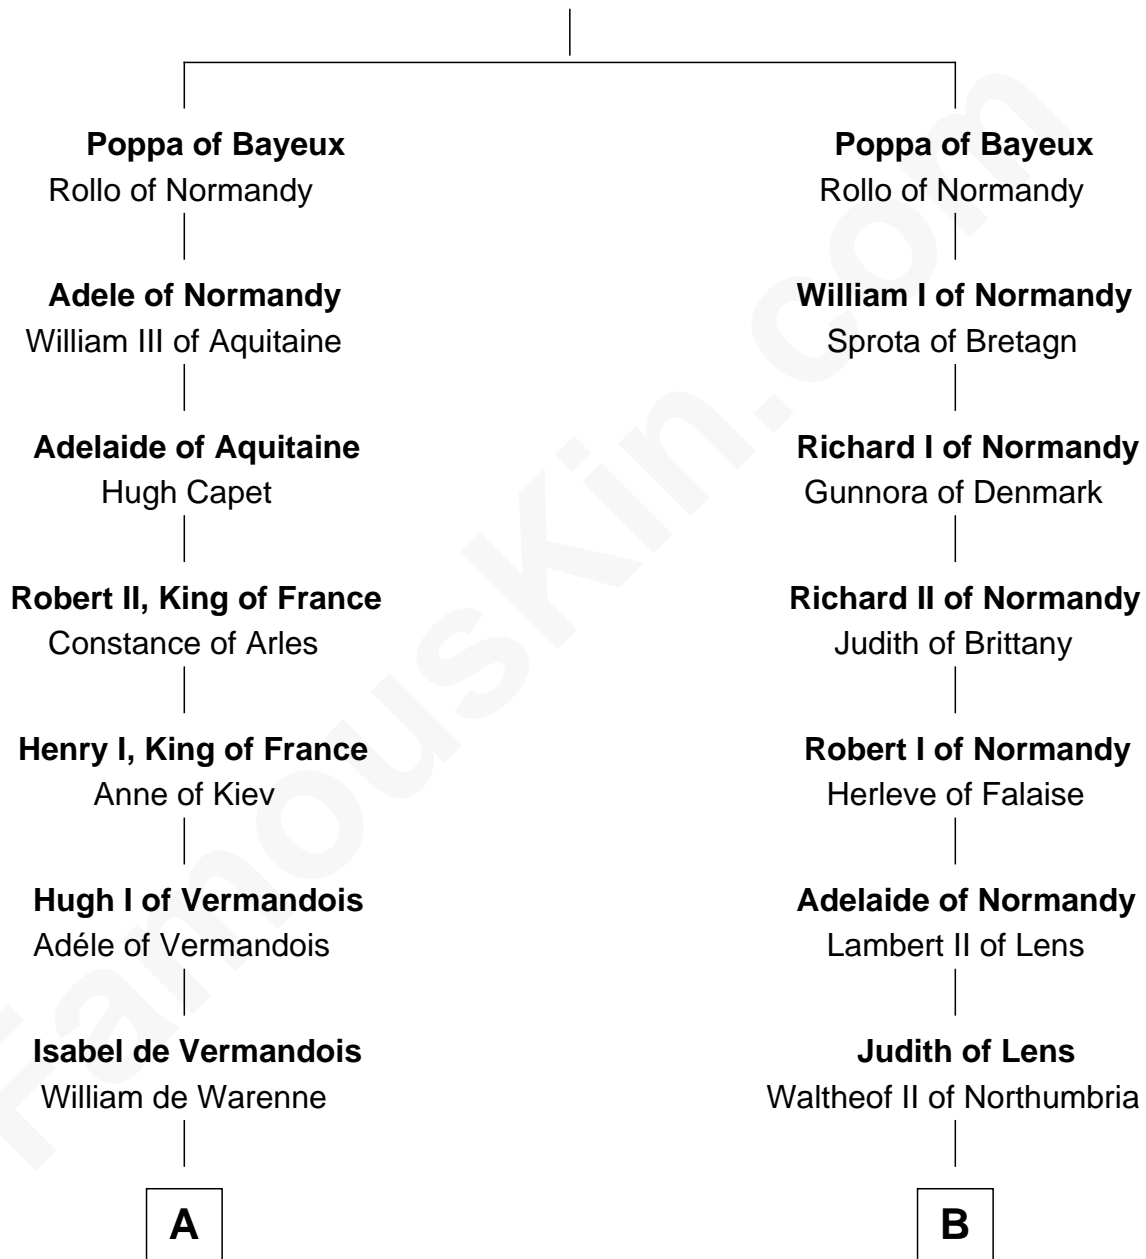

# FamousKin.com Relationship Chart of

**Catherine Howard**

*5th Wife of King Henry VIII*

10th cousin 9 times removed of

**William de Huntingfield**

*Magna Carta Surety*

**Berengar of Bayeux**

**C**

**Elizabeth Tilney**  
Sir Thomas Howard

**Sir Edmund Howard**  
Joyce Culpeper

**Catherine Howard**  
*5th Wife of King Henry VIII*

FamousKin.com