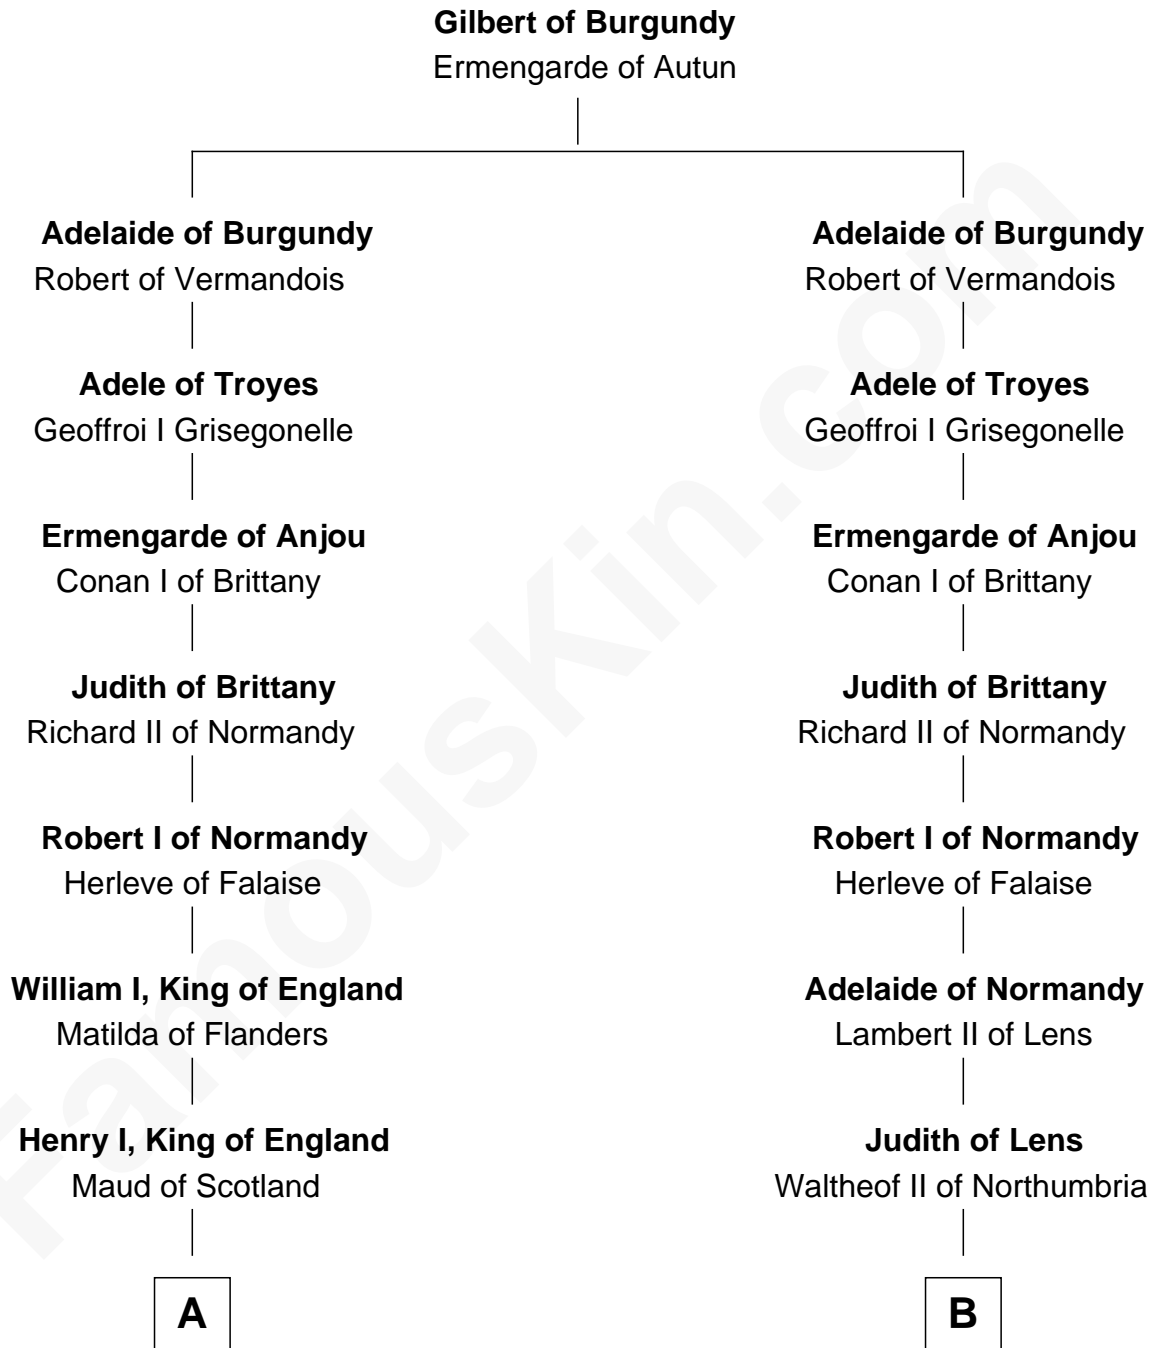

FamousKin.com Relationship Chart of

Catherine Howard

5th Wife of King Henry VIII

10th cousin 10 times removed of

William de Huntingfield

Magna Carta Surety

C

—
Sir John Howard
Katherine Moleyns

—
Sir Thomas Howard
Elizabeth Tilney

—
Sir Edmund Howard
Joyce Culpeper

—
Catherine Howard
5th Wife of King Henry VIII

FamousKin.com