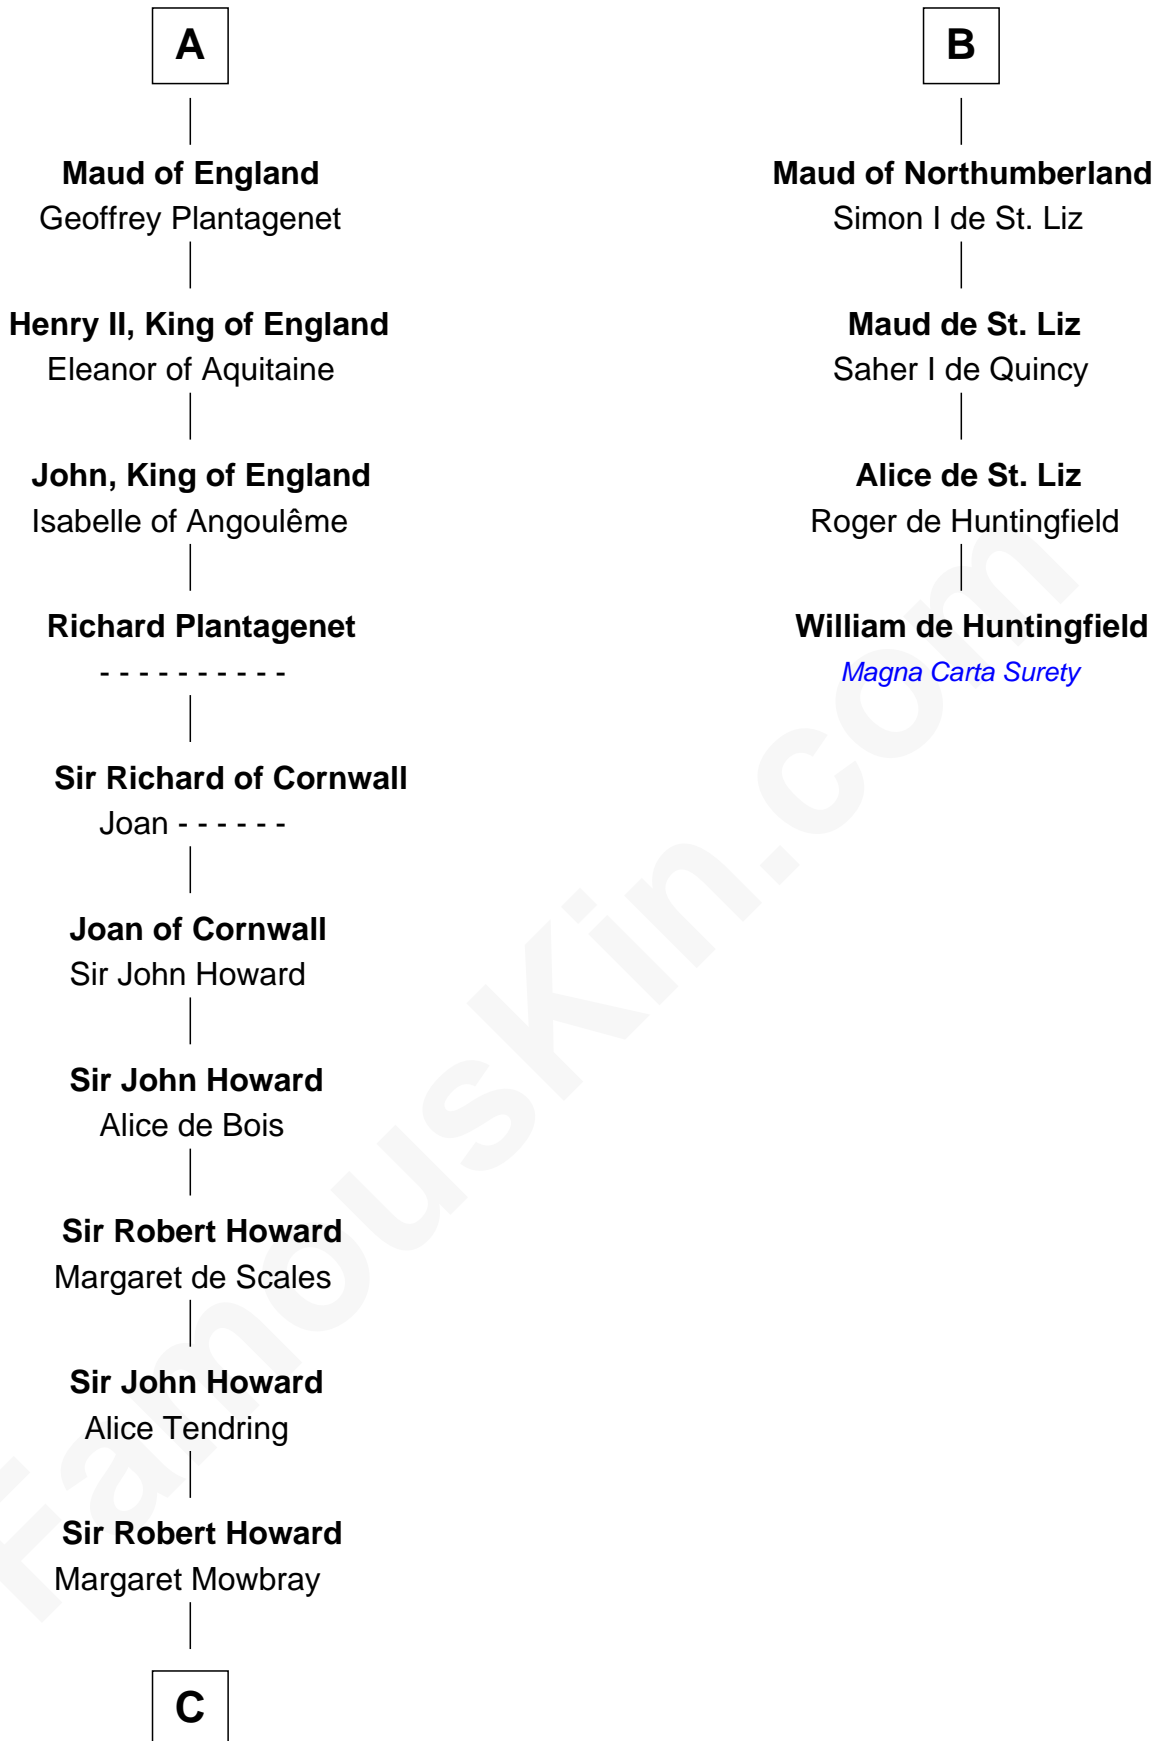

FamousKin.com Relationship Chart of

Catherine Howard

5th Wife of King Henry VIII

10th cousin 10 times removed of

William de Huntingfield

Magna Carta Surety

C

—
Sir John Howard
Katherine Moleyns

—
Sir Thomas Howard
Elizabeth Tilney

—
Sir Edmund Howard
Joyce Culpeper

—
Catherine Howard
5th Wife of King Henry VIII

FamousKin.com