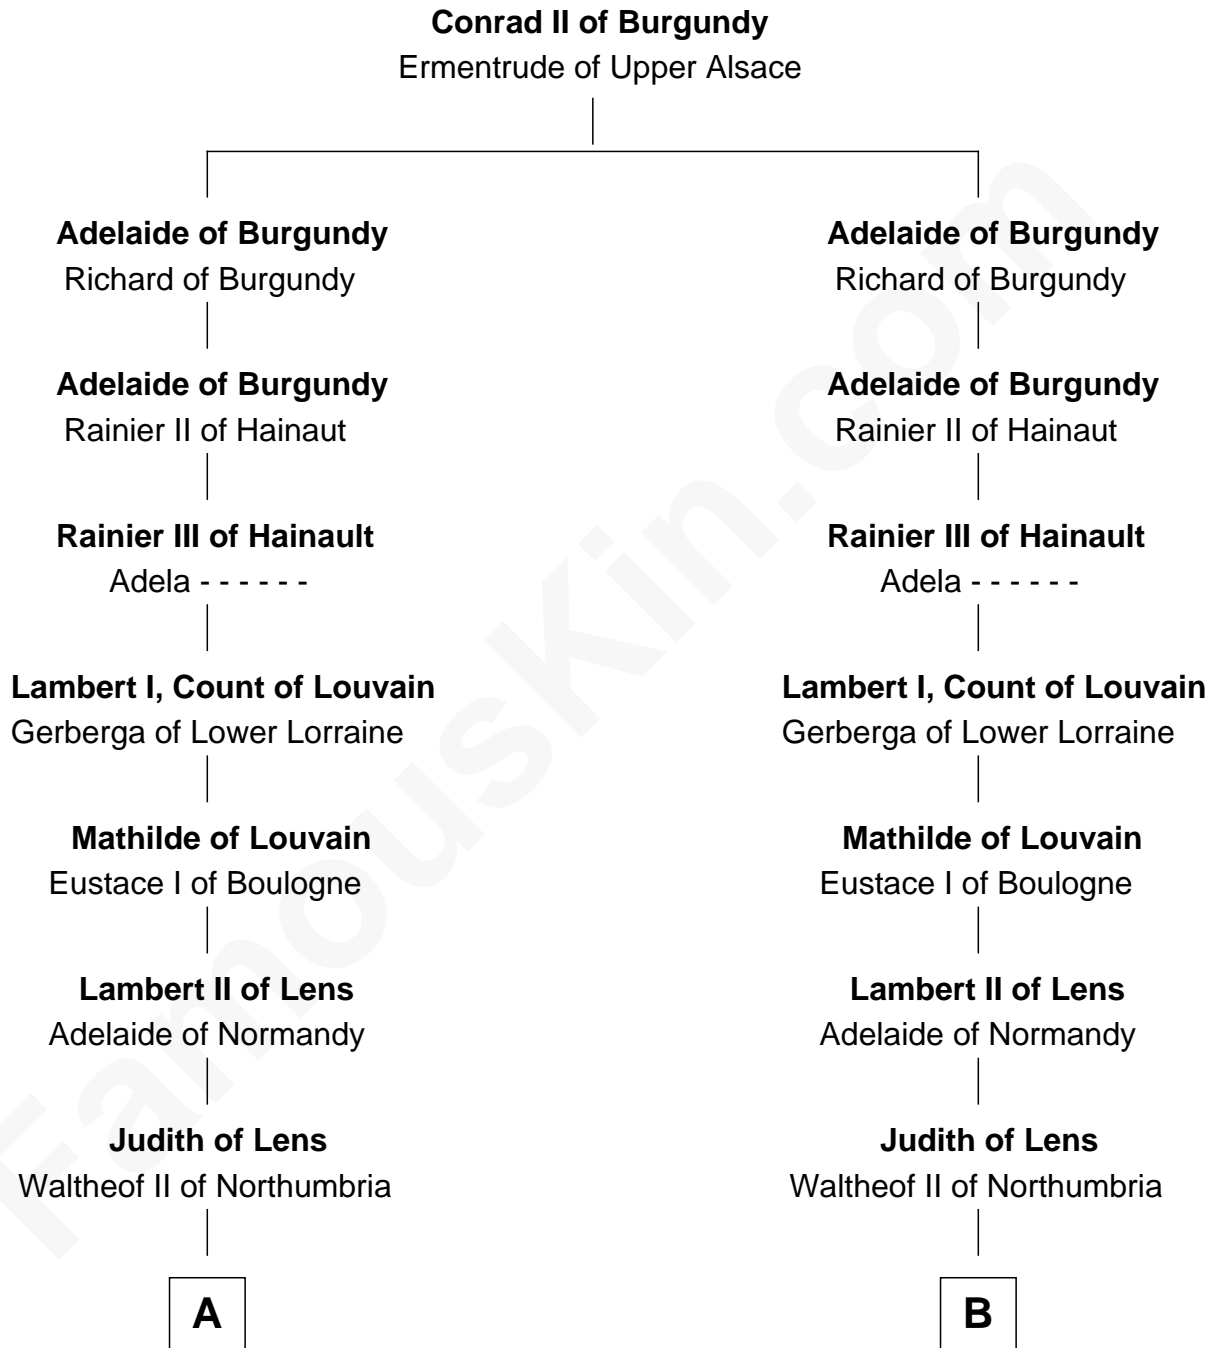

FamousKin.com Relationship Chart of

Catherine Howard

5th Wife of King Henry VIII

10th cousin 10 times removed of

William de Huntingfield

Magna Carta Surety

C

—
Elizabeth Cheney
Sir Frederick Tilney

—
Elizabeth Tilney
Sir Thomas Howard

—
Sir Edmund Howard
Joyce Culpeper

—
Catherine Howard
5th Wife of King Henry VIII

FamousKin.com