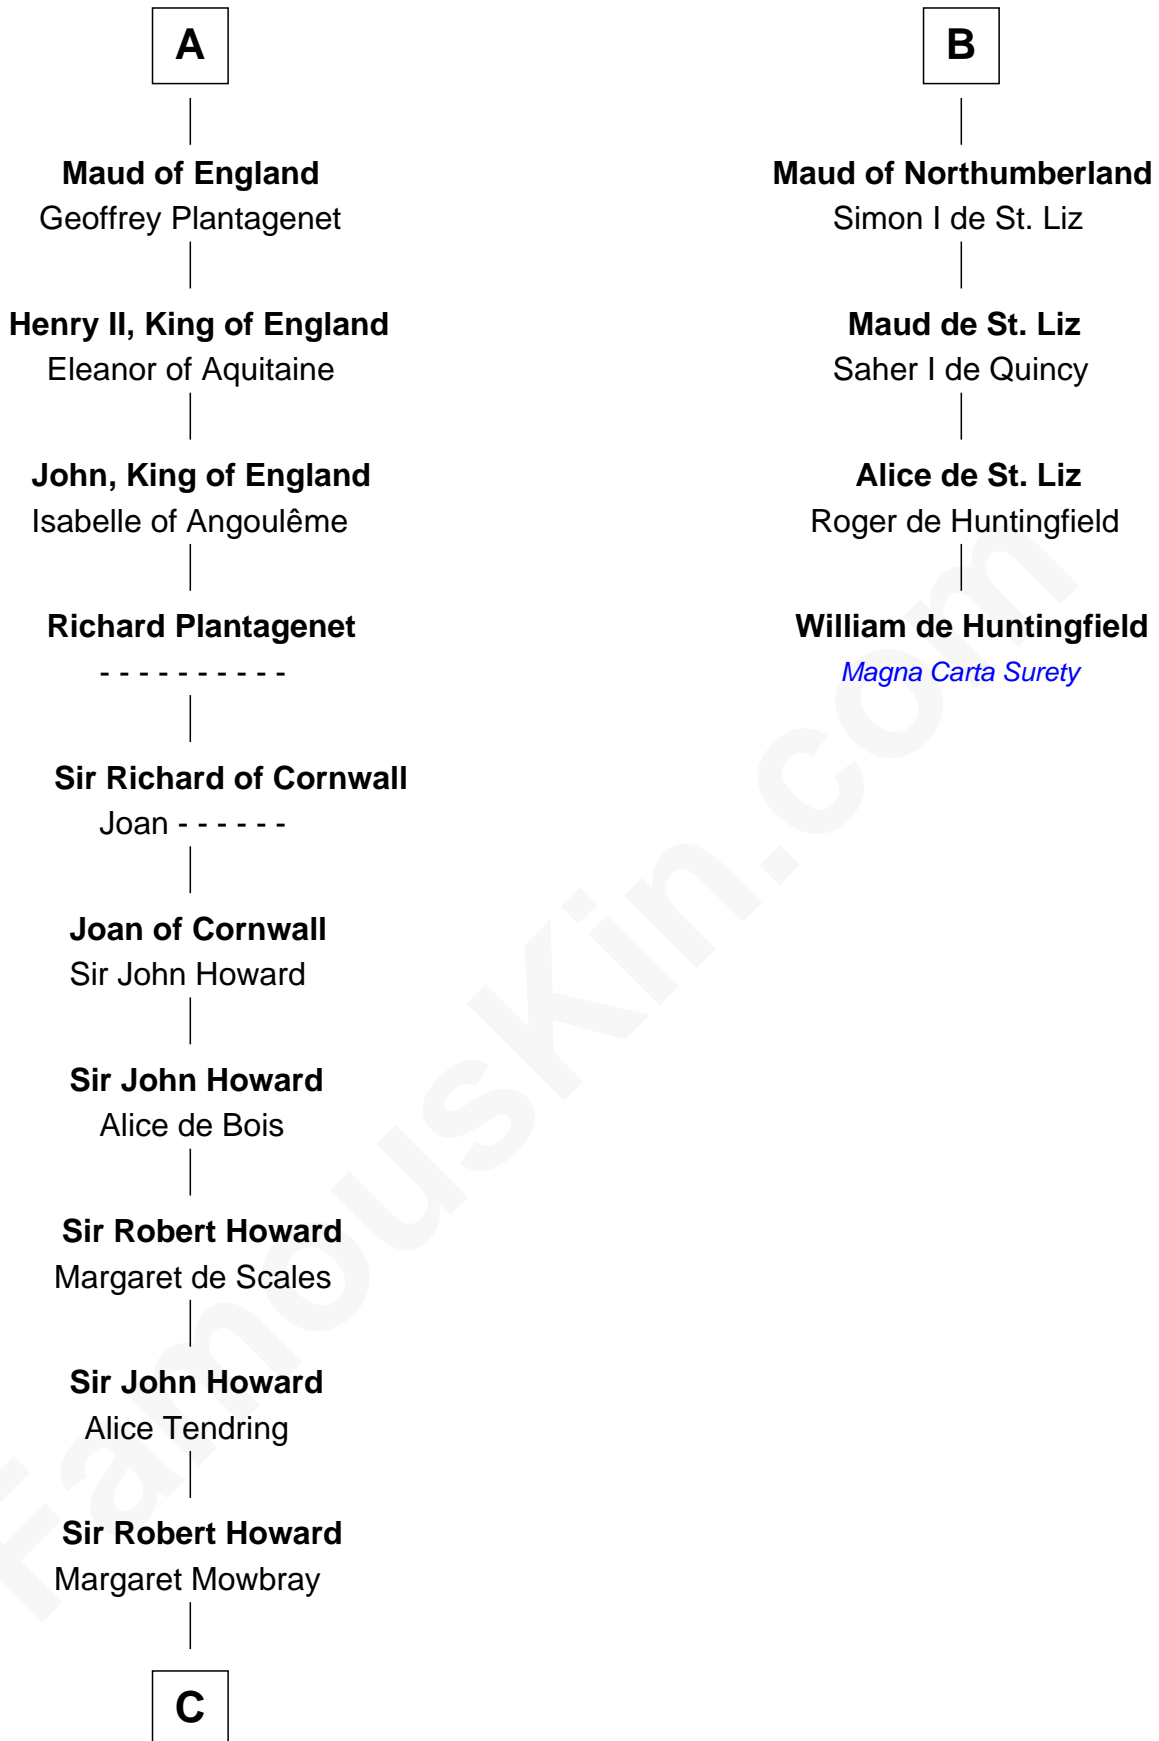

# FamousKin.com Relationship Chart of

**Catherine Howard**

*5th Wife of King Henry VIII*

10th cousin 10 times removed of

**William de Huntingfield**

*Magna Carta Surety*

**Ermentrude** -----  
-----

**Cunigunda** -----  
Wigeric of Lotharingia

**Siegfried of Luxembourg**  
Hedwig of Nordgau

**Frederick of Luxembourg**  
-----

**Ogive of Luxembourg**  
Baudoin IV of Flanders

**Baudoin V of Flanders**  
Adela of France

**Matilda of Flanders**  
William I, King of England

**Henry I, King of England**  
Maud of Scotland

**A**

**Cunigunda** -----  
Wigeric of Lotharingia

**Siegfried of Luxembourg**  
Hedwig of Nordgau

**Lutgardis of Luxemburg**  
Arnulf of Holland

**Adelina of Holland**  
Baldwin II of Boulogne

**Eustace I of Boulogne**  
Mathilde of Louvain

**Lambert II of Lens**  
Adelaide of Normandy

**Judith of Lens**  
Waltheof II of Northumbria

**B**

**C**

—  
**Sir John Howard**  
Katherine Moleyns

—  
**Sir Thomas Howard**  
Elizabeth Tilney