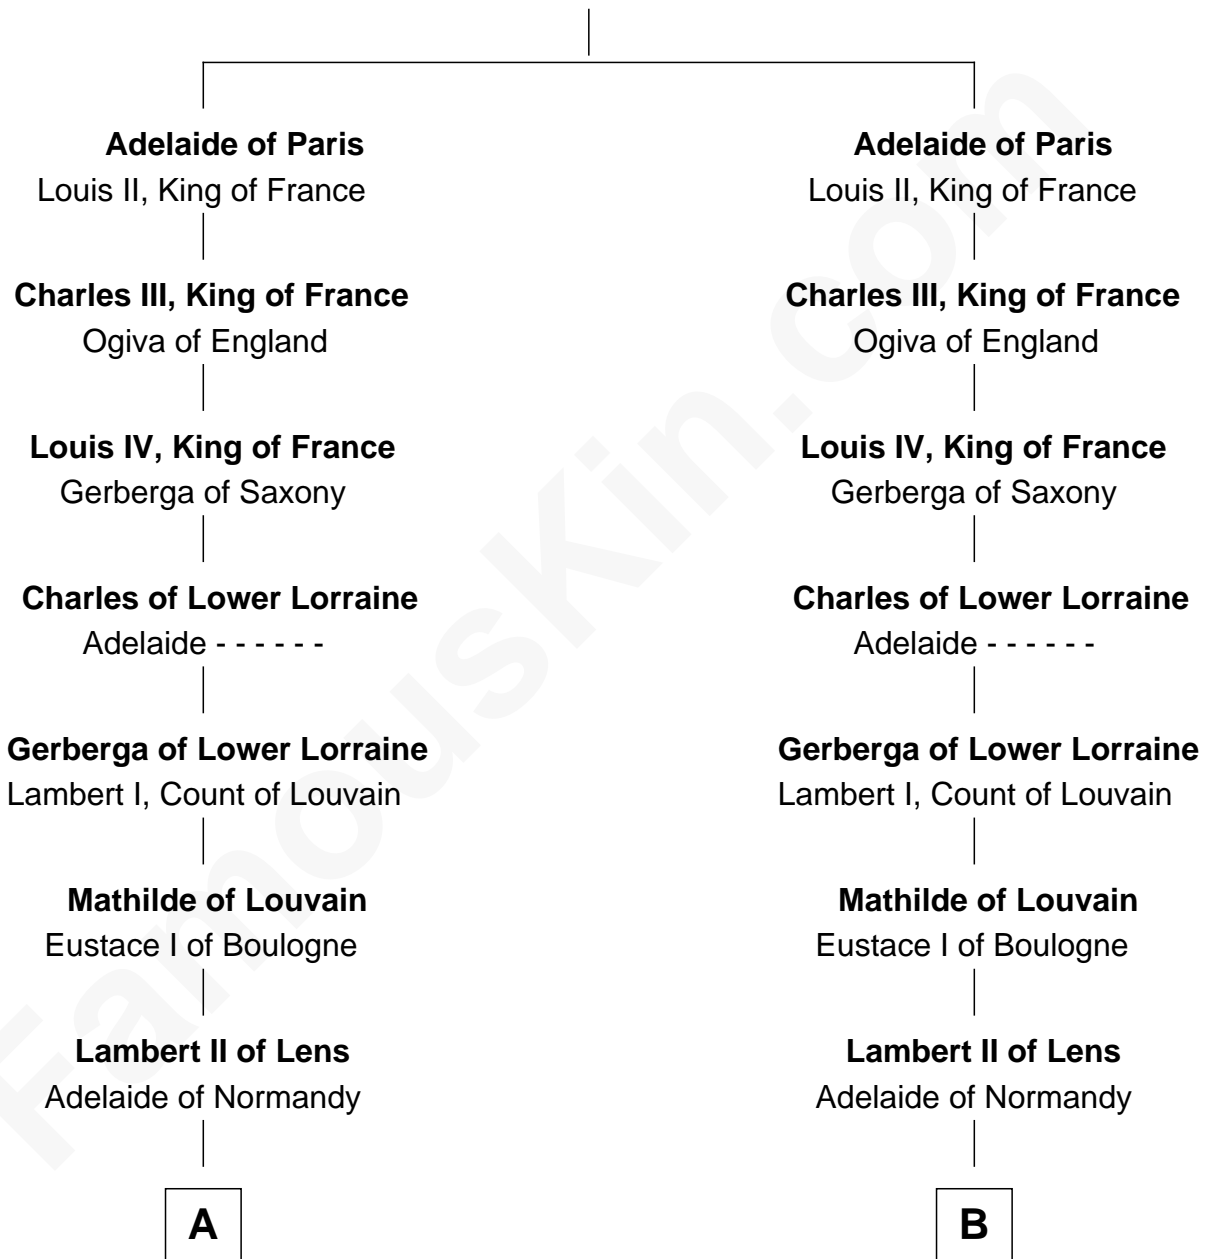

# FamousKin.com Relationship Chart of

**Catherine Howard**

*5th Wife of King Henry VIII*

11th cousin 10 times removed of

**William de Huntingfield**

*Magna Carta Surety*

**Adalard of Paris**

**C**

—  
**Elizabeth Cokayne**  
Sir Laurence Cheney

—  
**Elizabeth Cheney**  
Sir Frederick Tilney

—  
**Elizabeth Tilney**  
Sir Thomas Howard

—  
**Sir Edmund Howard**  
Joyce Culpeper

—  
**Catherine Howard**  
*5th Wife of King Henry VIII*