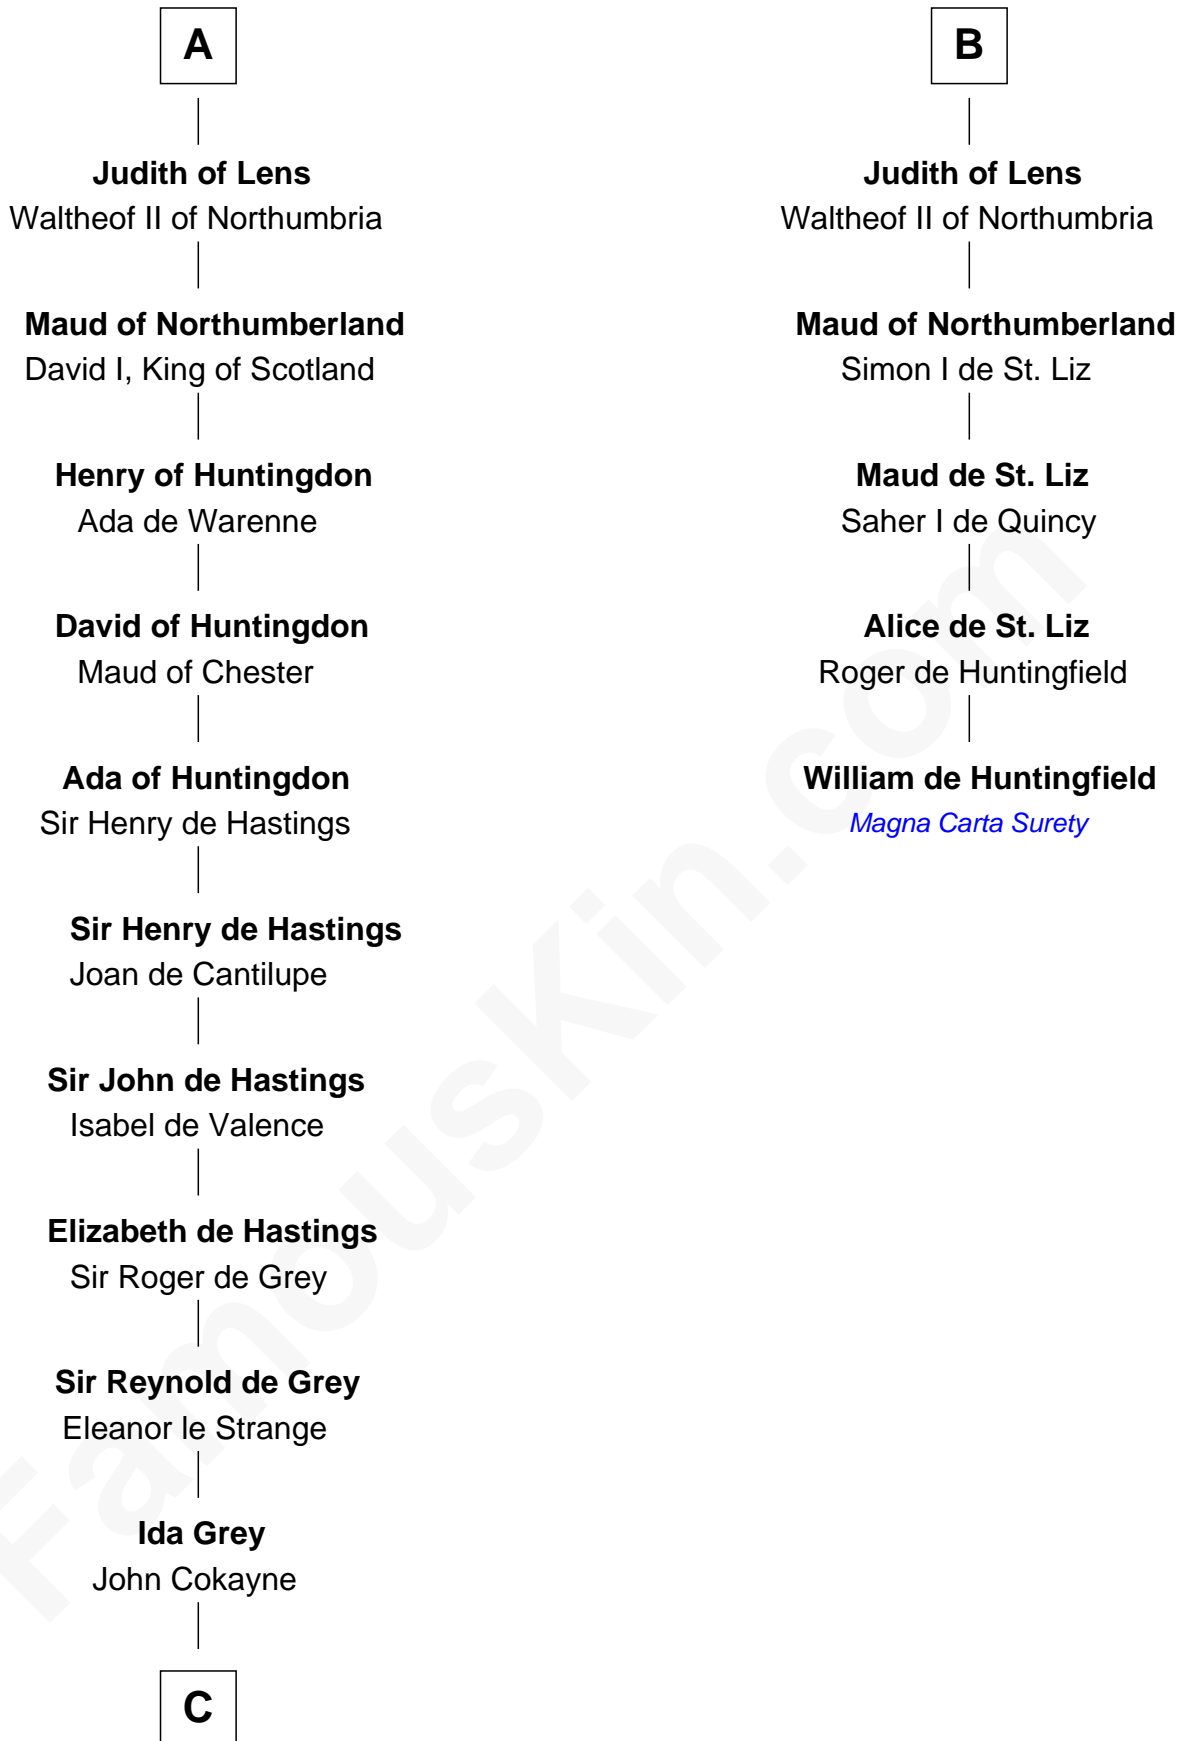

# FamousKin.com Relationship Chart of

**Catherine Howard**

*5th Wife of King Henry VIII*

11th cousin 10 times removed of

**William de Huntingfield**

*Magna Carta Surety*

**Adalard of Paris**

**C**

—  
**Elizabeth Cokayne**  
Sir Laurence Cheney

—  
**Elizabeth Cheney**  
Sir Frederick Tilney

—  
**Elizabeth Tilney**  
Sir Thomas Howard

—  
**Sir Edmund Howard**  
Joyce Culpeper

—  
**Catherine Howard**  
*5th Wife of King Henry VIII*