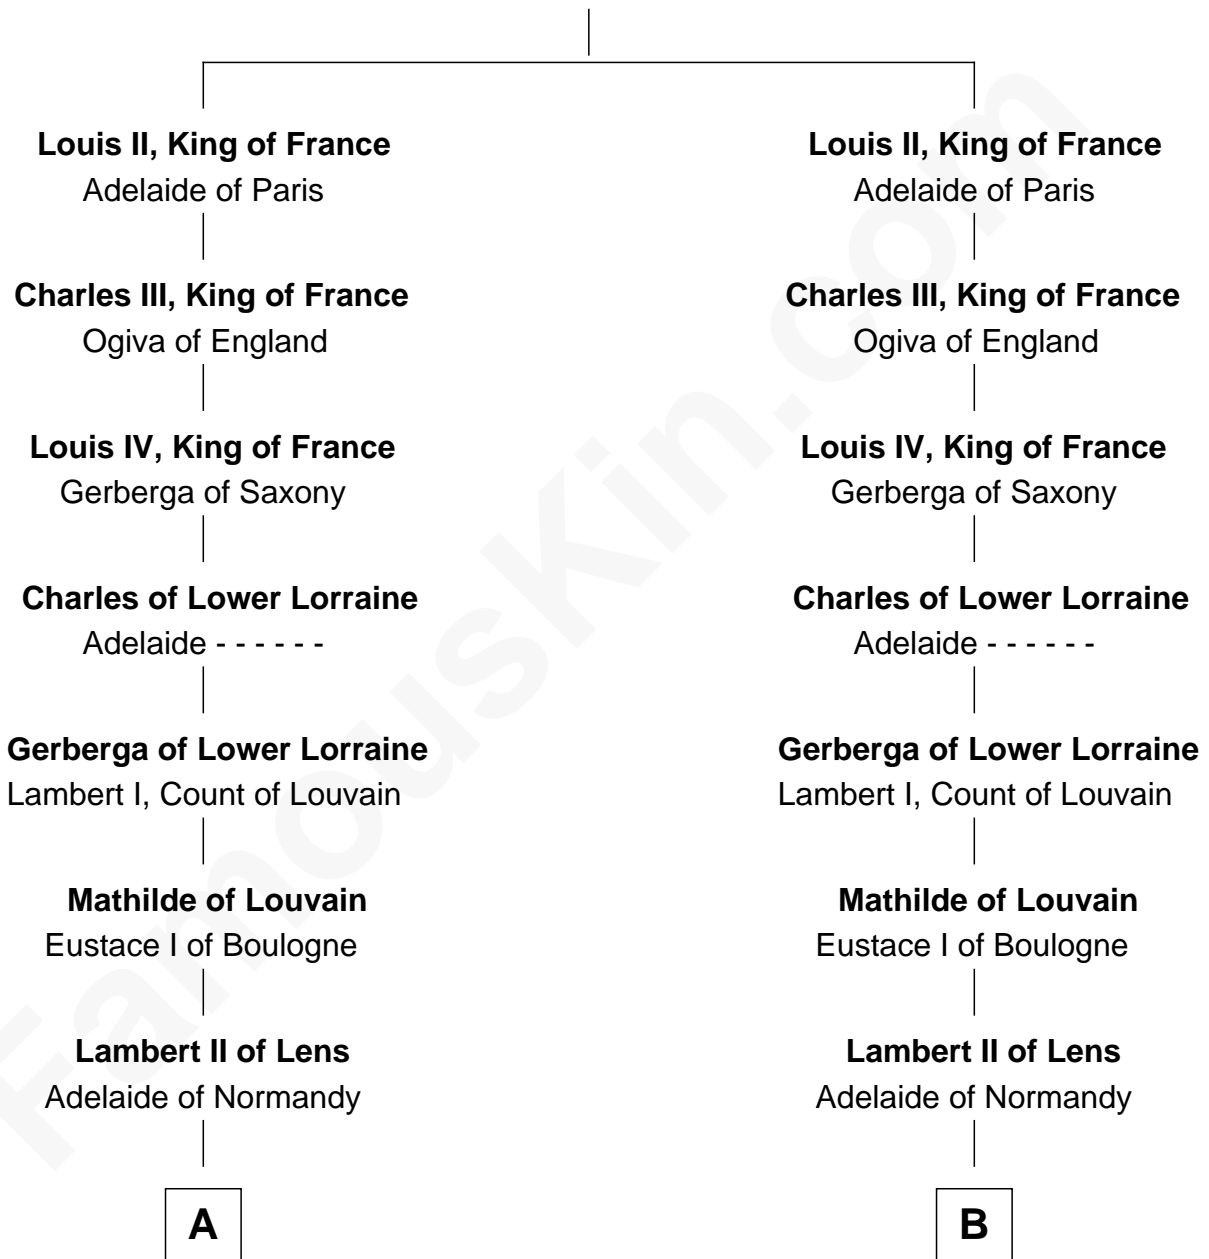

FamousKin.com Relationship Chart of

Catherine Howard

5th Wife of King Henry VIII

11th cousin 10 times removed of

William de Huntingfield

Magna Carta Surety

Charles II, King of France
Ermentrude of Orleans

C

Elizabeth Cokayne
Sir Laurence Cheney

Elizabeth Cheney
Sir Frederick Tilney

Elizabeth Tilney
Sir Thomas Howard

Sir Edmund Howard
Joyce Culpeper

Catherine Howard
5th Wife of King Henry VIII

FamousKin.com