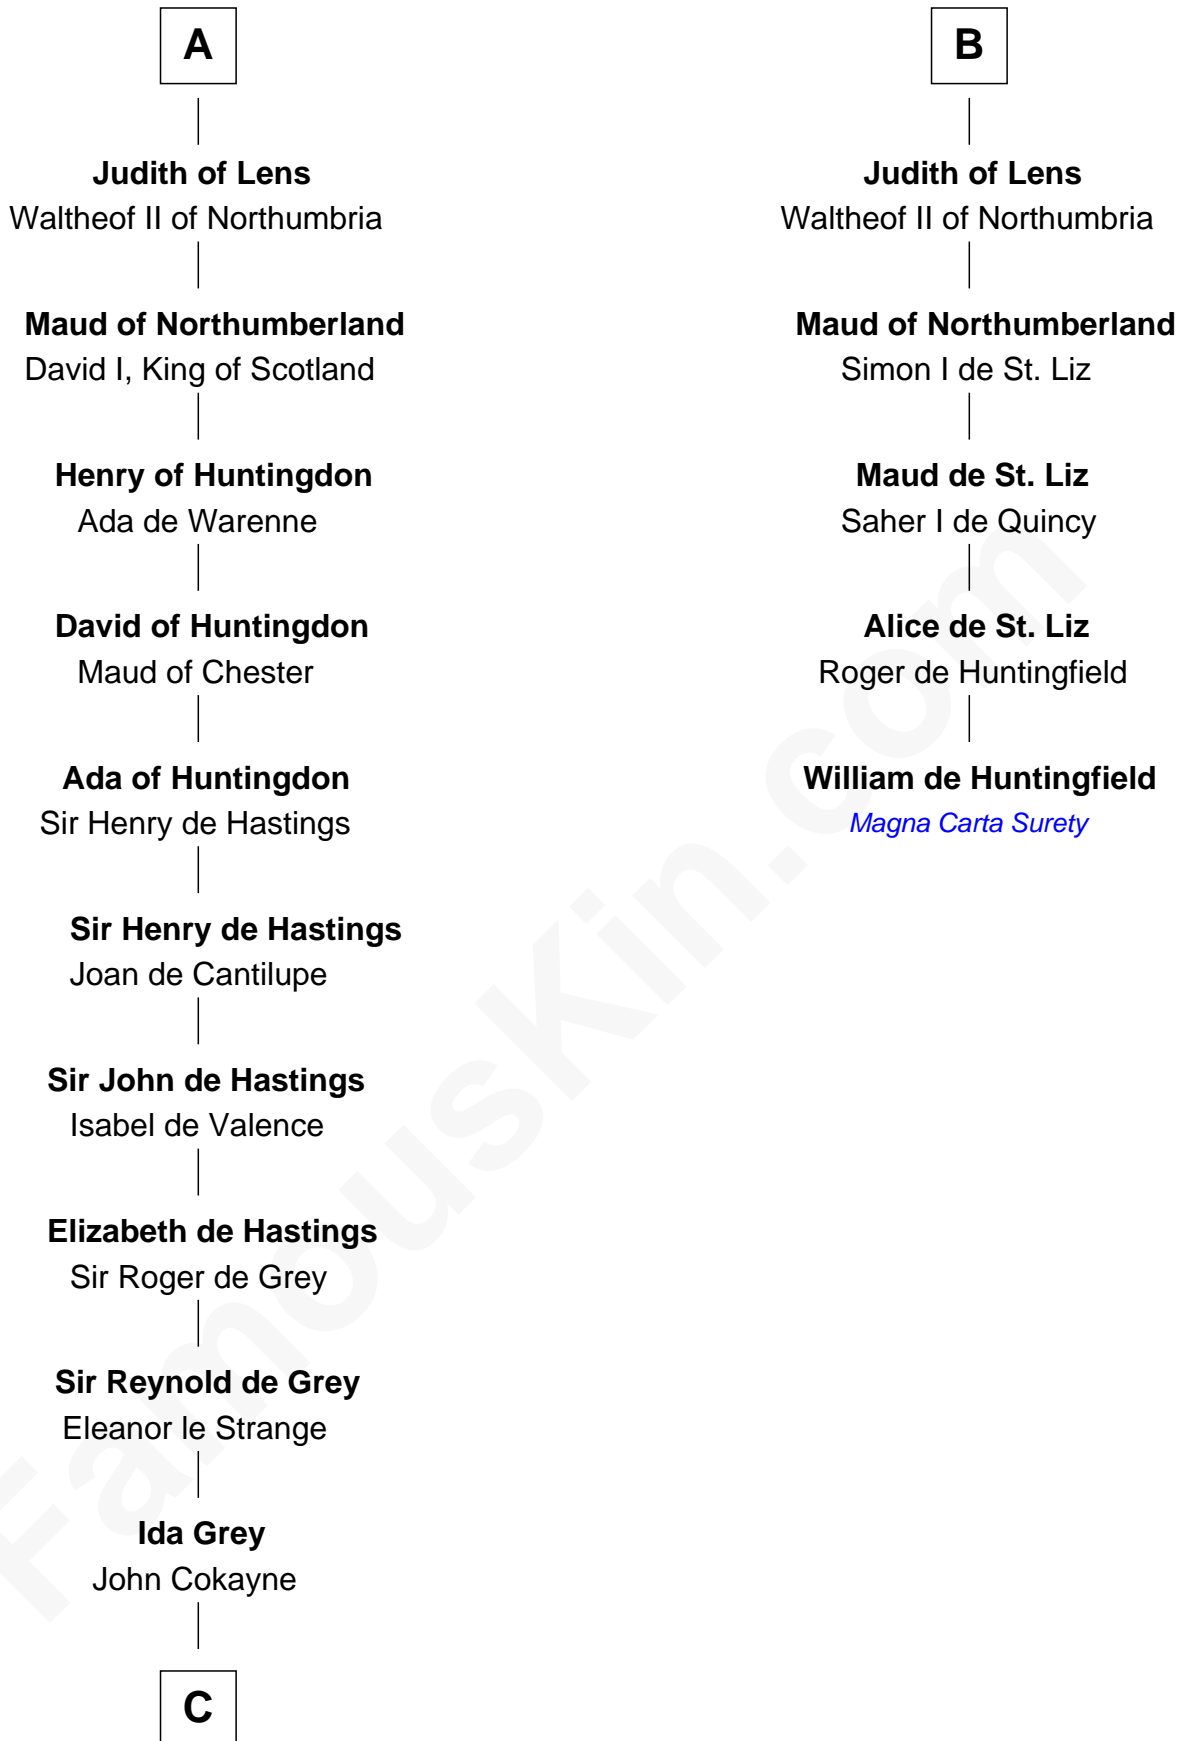

FamousKin.com Relationship Chart of

Catherine Howard

5th Wife of King Henry VIII

11th cousin 10 times removed of

William de Huntingfield

Magna Carta Surety

Charles II, King of France
Ermentrude of Orleans

C

Elizabeth Cokayne
Sir Laurence Cheney

Elizabeth Cheney
Sir Frederick Tilney

Elizabeth Tilney
Sir Thomas Howard

Sir Edmund Howard
Joyce Culpeper

Catherine Howard
5th Wife of King Henry VIII

FamousKin.com