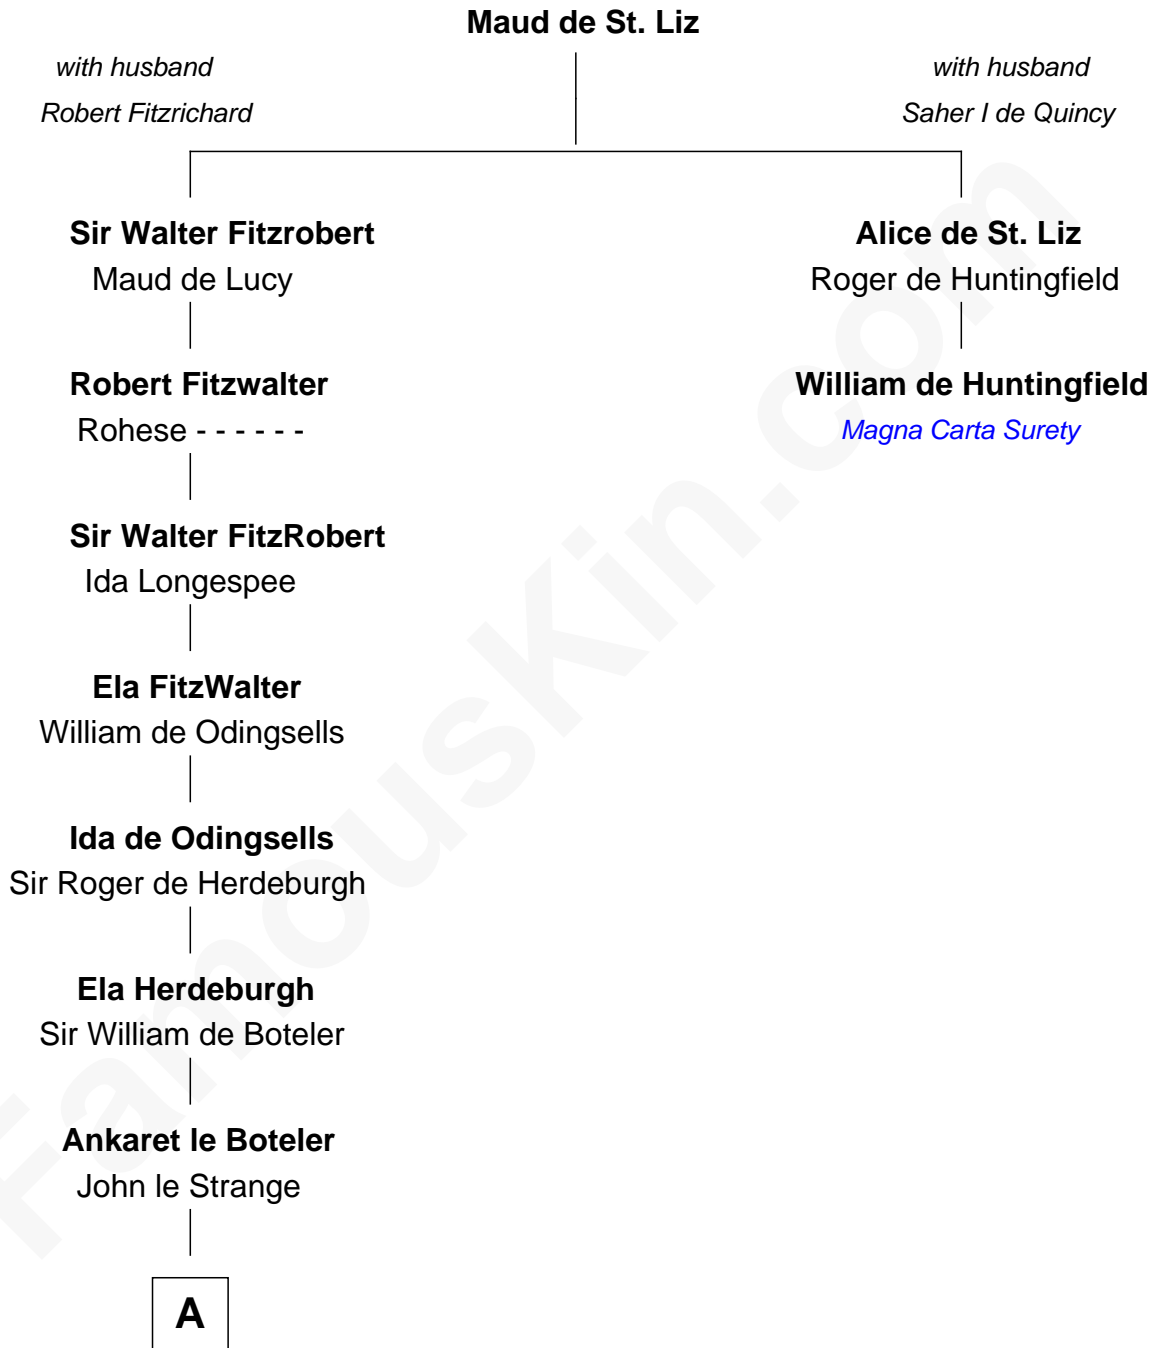

FamousKin.com Relationship Chart of

Catherine Howard

5th Wife of King Henry VIII

1st cousin 12 times removed of

William de Huntingfield

Magna Carta Surety

A

Eleanor le Strange
Sir Reynold de Grey

Ida Grey
John Cokayne

Elizabeth Cokayne
Sir Laurence Cheney

Elizabeth Cheney
Sir Frederick Tilney

Elizabeth Tilney
Sir Thomas Howard

Sir Edmund Howard
Joyce Culpeper

Catherine Howard
5th Wife of King Henry VIII