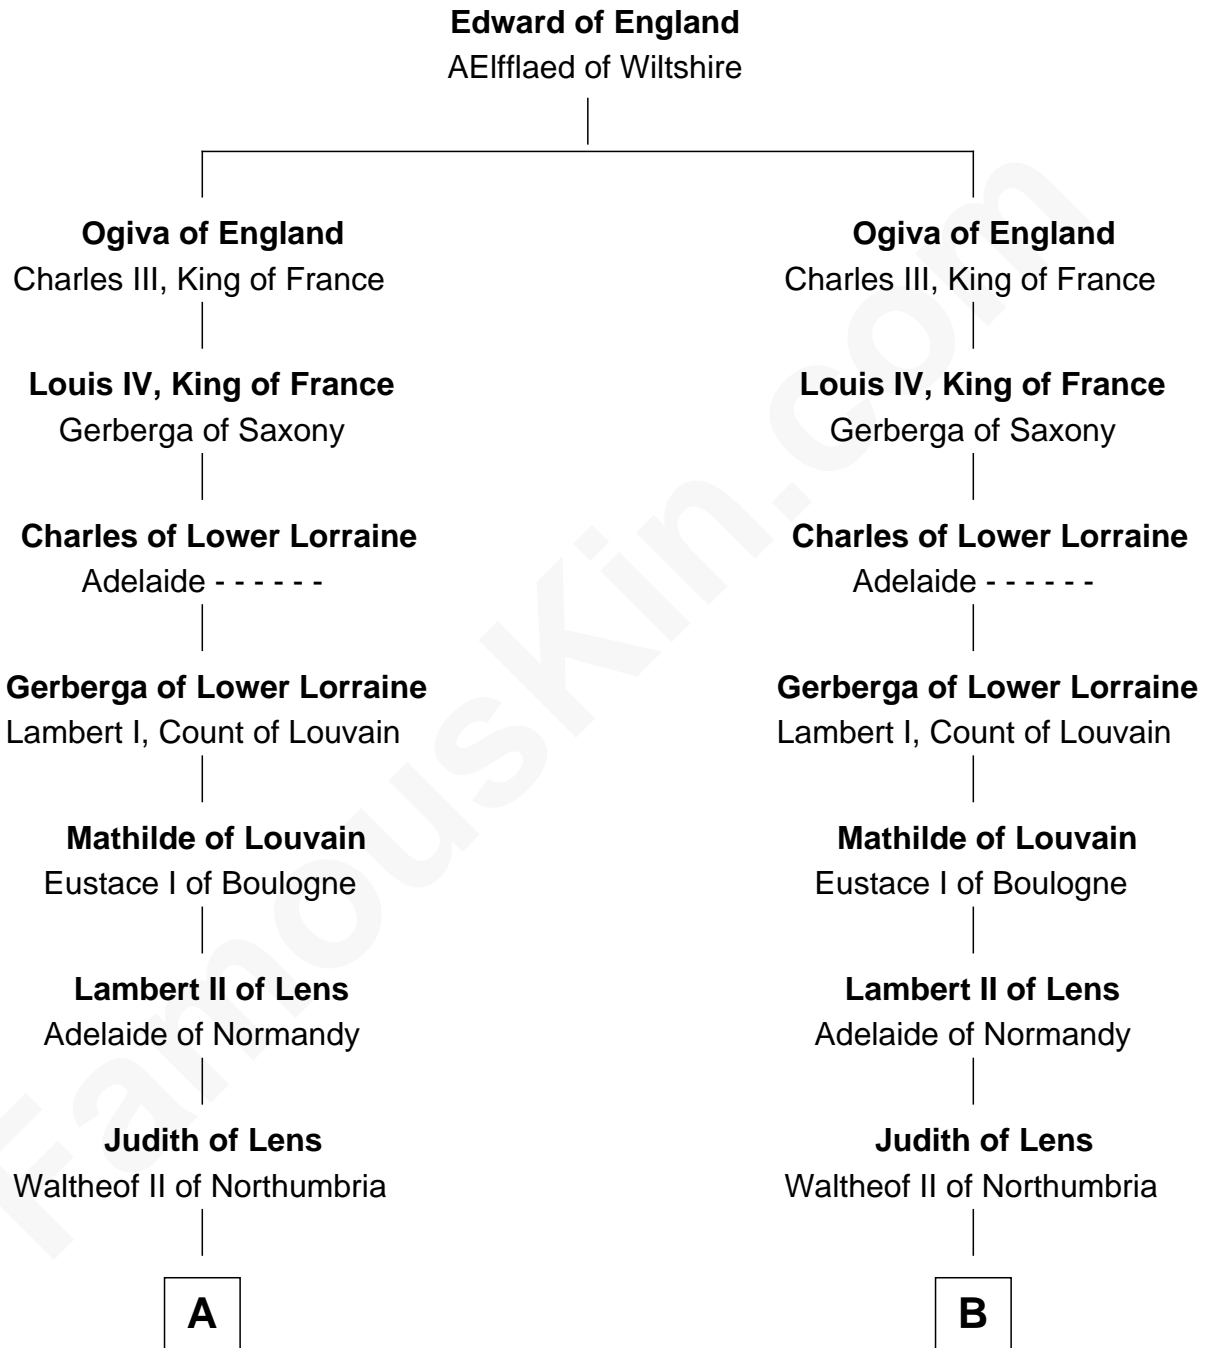

# FamousKin.com Relationship Chart of

**Catherine Howard**

*5th Wife of King Henry VIII*

10th cousin 10 times removed of

**William de Huntingfield**

*Magna Carta Surety*

**C**

—  
**Elizabeth Cheney**  
Sir Frederick Tilney

—  
**Elizabeth Tilney**  
Sir Thomas Howard

—  
**Sir Edmund Howard**  
Joyce Culpeper

—  
**Catherine Howard**  
*5th Wife of King Henry VIII*

FamousKin.com