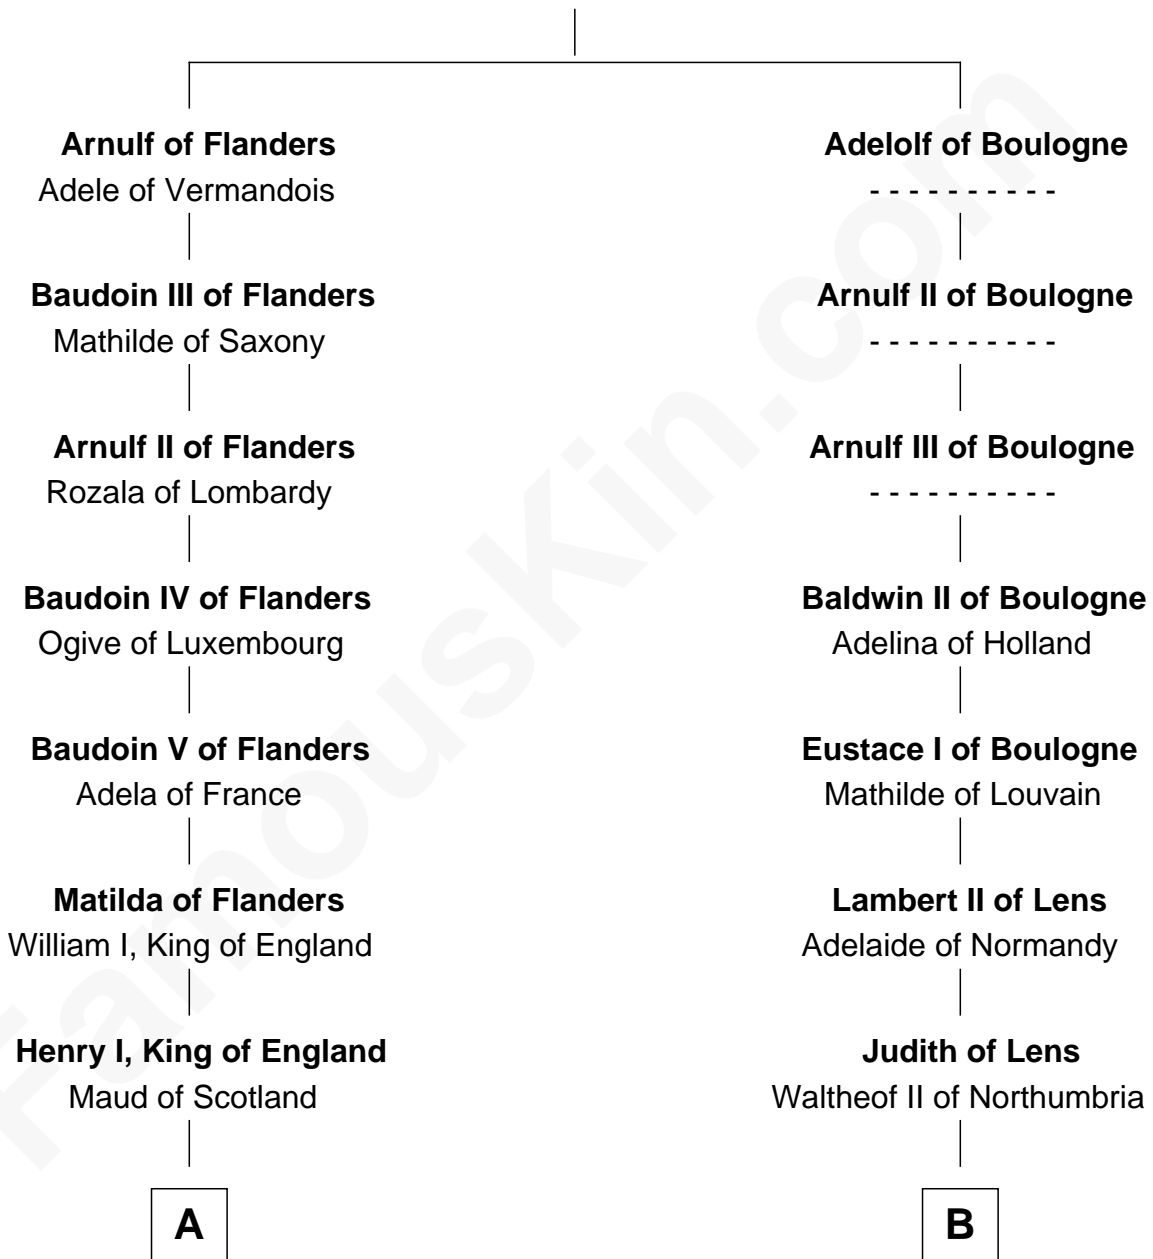

FamousKin.com Relationship Chart of

Catherine Howard

5th Wife of King Henry VIII

10th cousin 10 times removed of

William de Huntingfield

Magna Carta Surety

Baudouin II of Flanders

AElfthryth of Wessex

C

—
Sir John Howard
Katherine Moleyns

—
Sir Thomas Howard
Elizabeth Tilney

—
Sir Edmund Howard
Joyce Culpeper

—
Catherine Howard
5th Wife of King Henry VIII

FamousKin.com