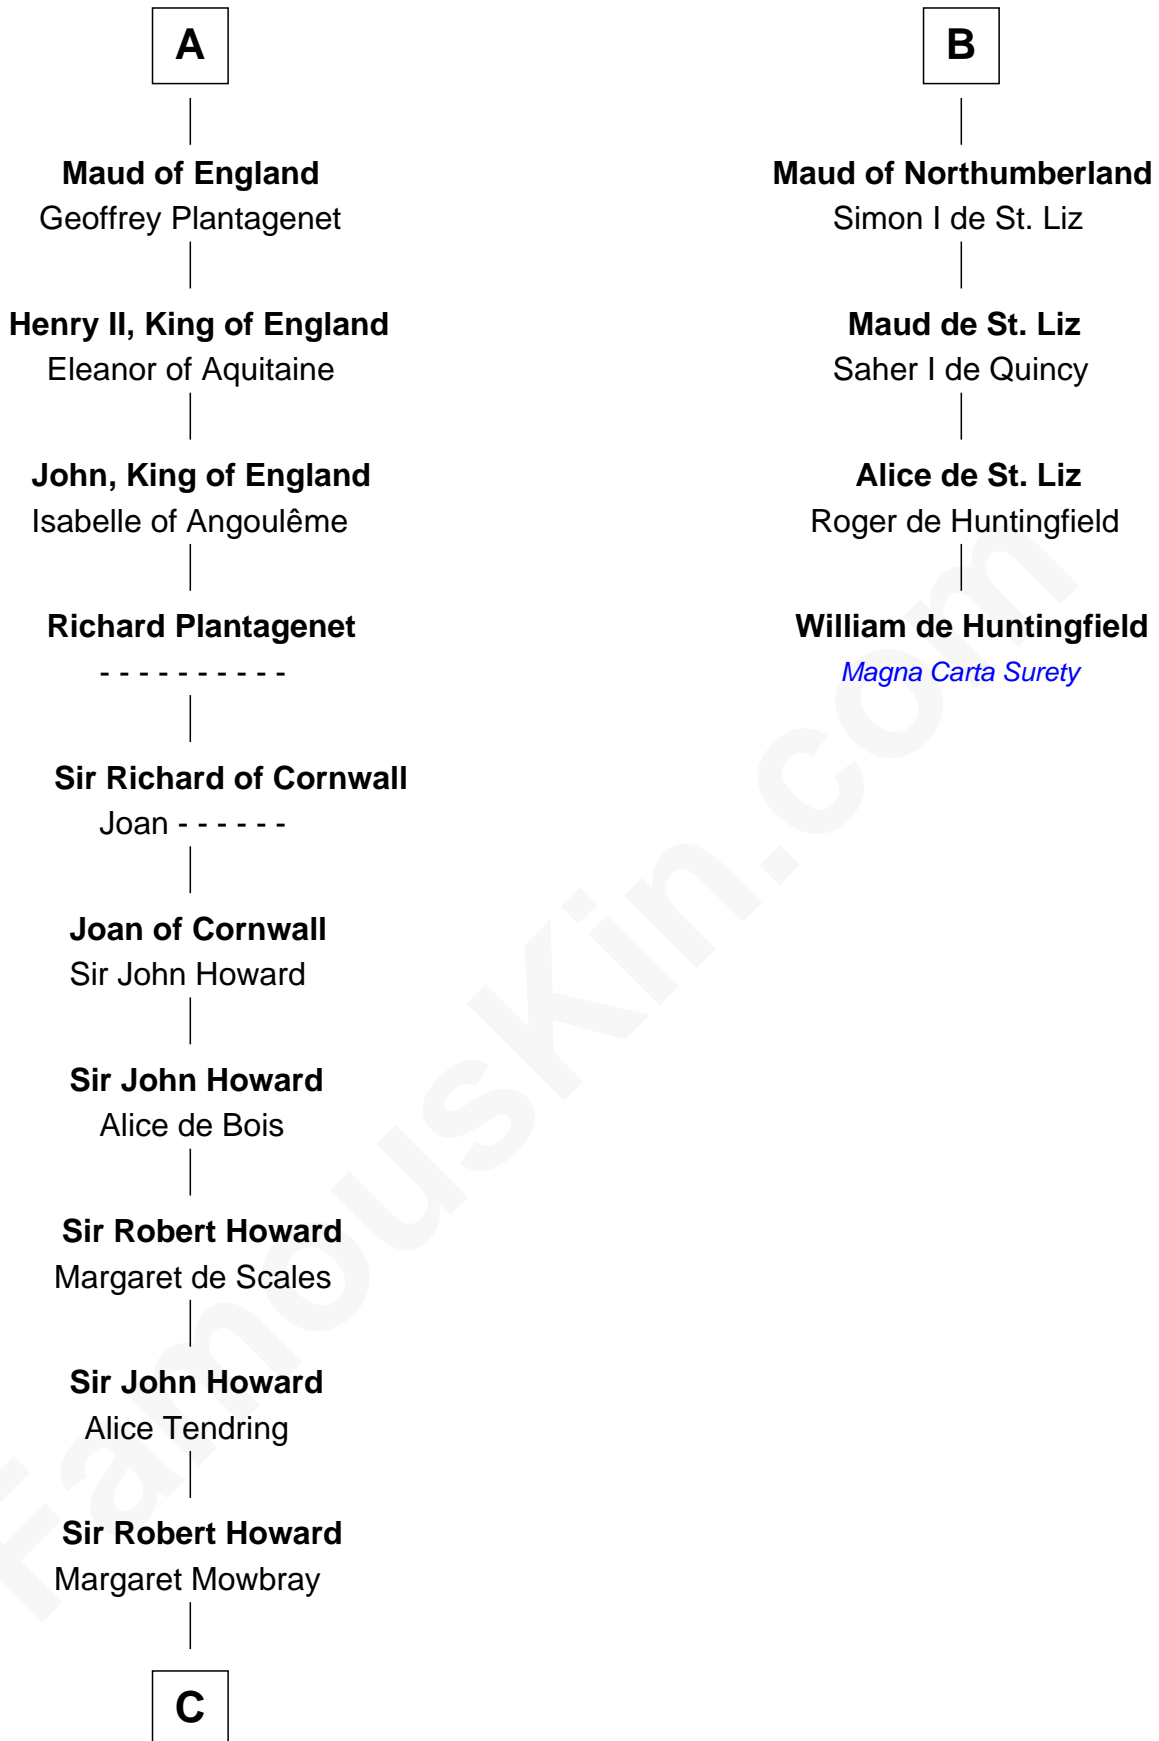

FamousKin.com Relationship Chart of

Catherine Howard

5th Wife of King Henry VIII

10th cousin 10 times removed of

William de Huntingfield

Magna Carta Surety

Baudouin II of Flanders

AElfthryth of Wessex

C

—
Sir John Howard
Katherine Moleyns

—
Sir Thomas Howard
Elizabeth Tilney

—
Sir Edmund Howard
Joyce Culpeper

—
Catherine Howard
5th Wife of King Henry VIII

FamousKin.com