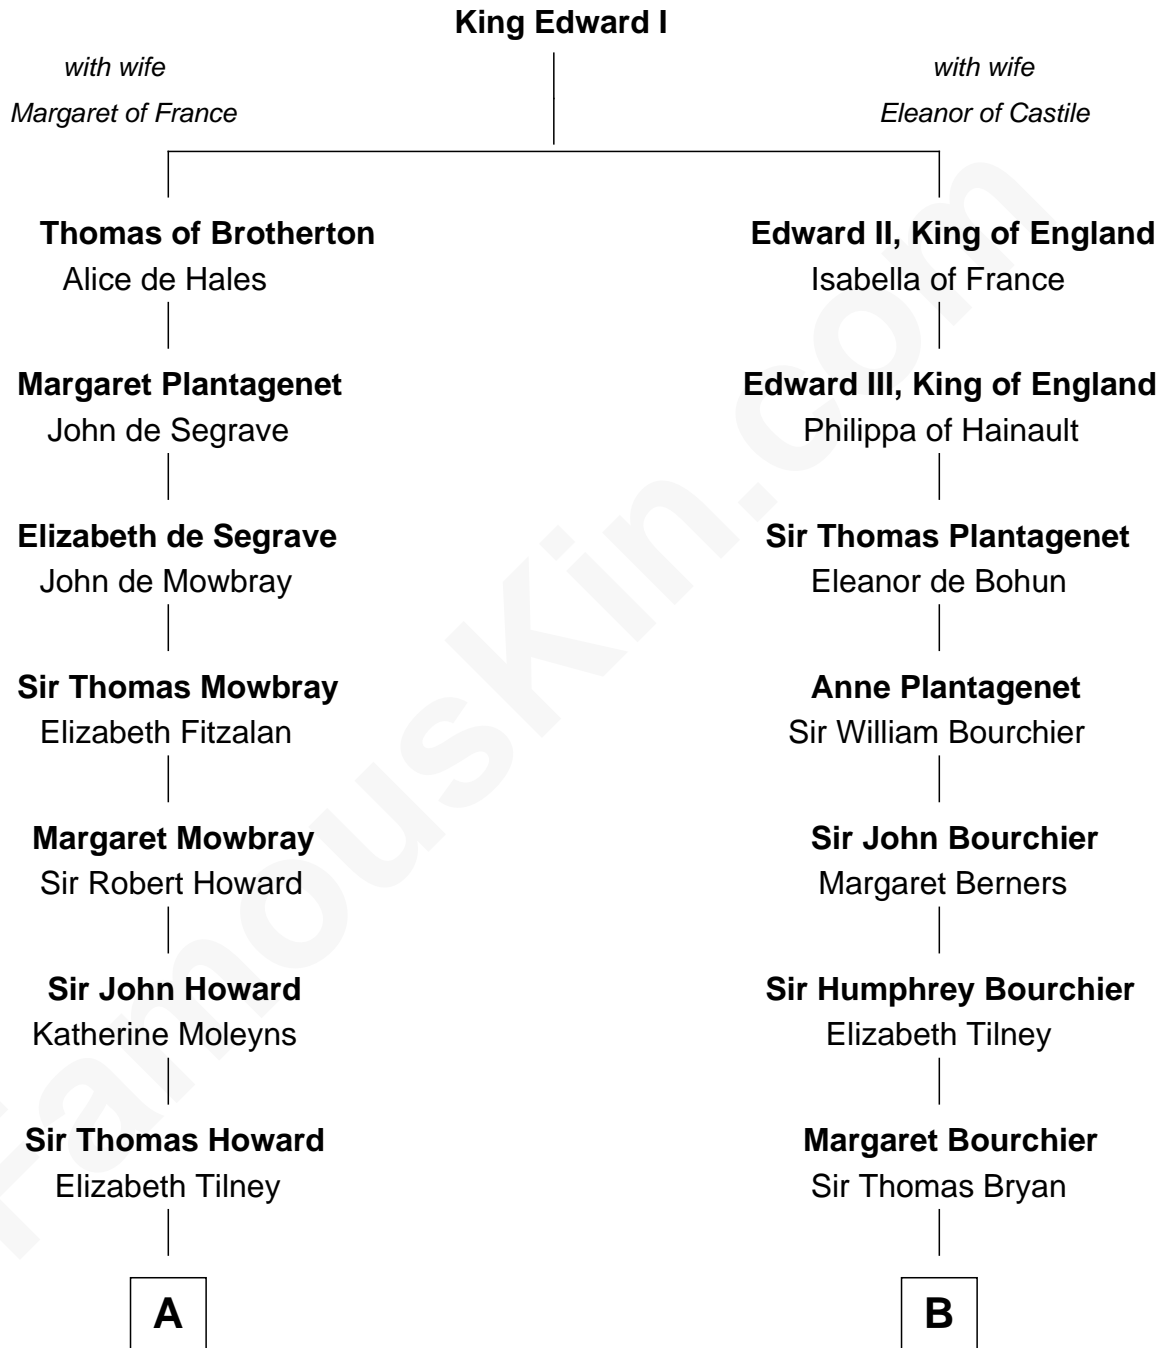

FamousKin.com

Relationship Chart of

Catherine Howard

5th Wife of King Henry VIII

8th cousin 7 times removed of

Robert Treat Paine

Signer of the Declaration of Independence

A

Sir Edmund Howard

Joyce Culpeper

Catherine Howard

5th Wife of King Henry VIII

B

Elizabeth Bryan

Sir Nicholas Carew

Mary Carew