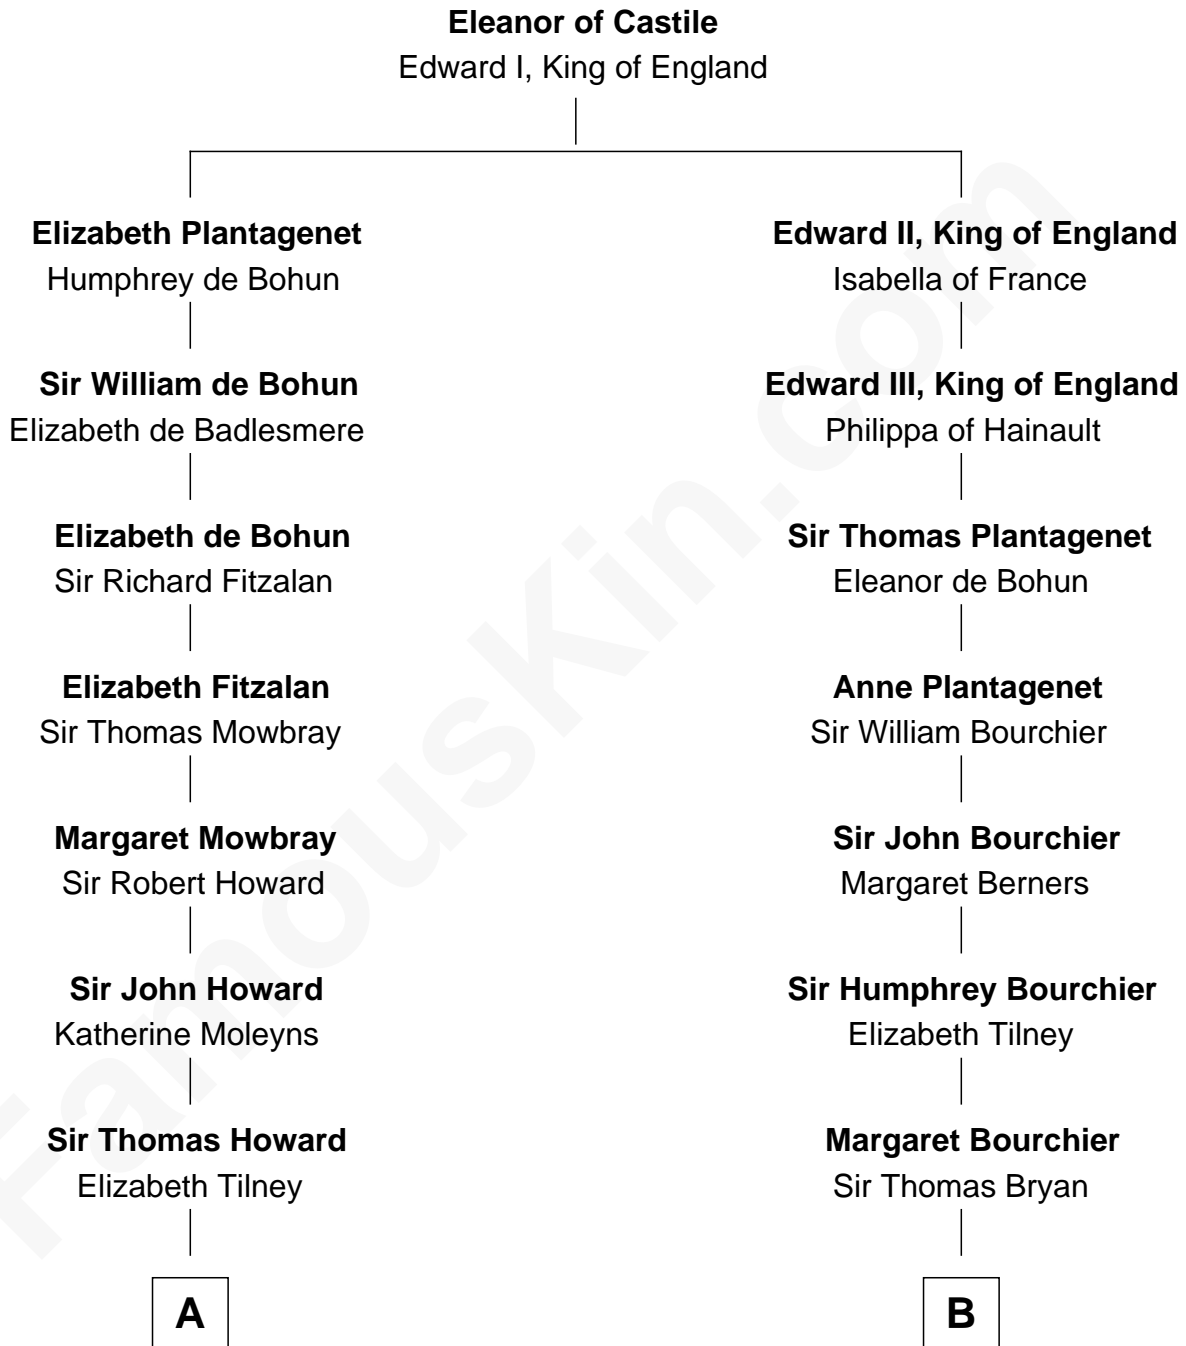

FamousKin.com

Relationship Chart of

Catherine Howard

5th Wife of King Henry VIII

8th cousin 7 times removed of

Robert Treat Paine

Signer of the Declaration of Independence

A

Sir Edmund Howard

Joyce Culpeper

Catherine Howard

5th Wife of King Henry VIII

B

Elizabeth Bryan

Sir Nicholas Carew

Mary Carew