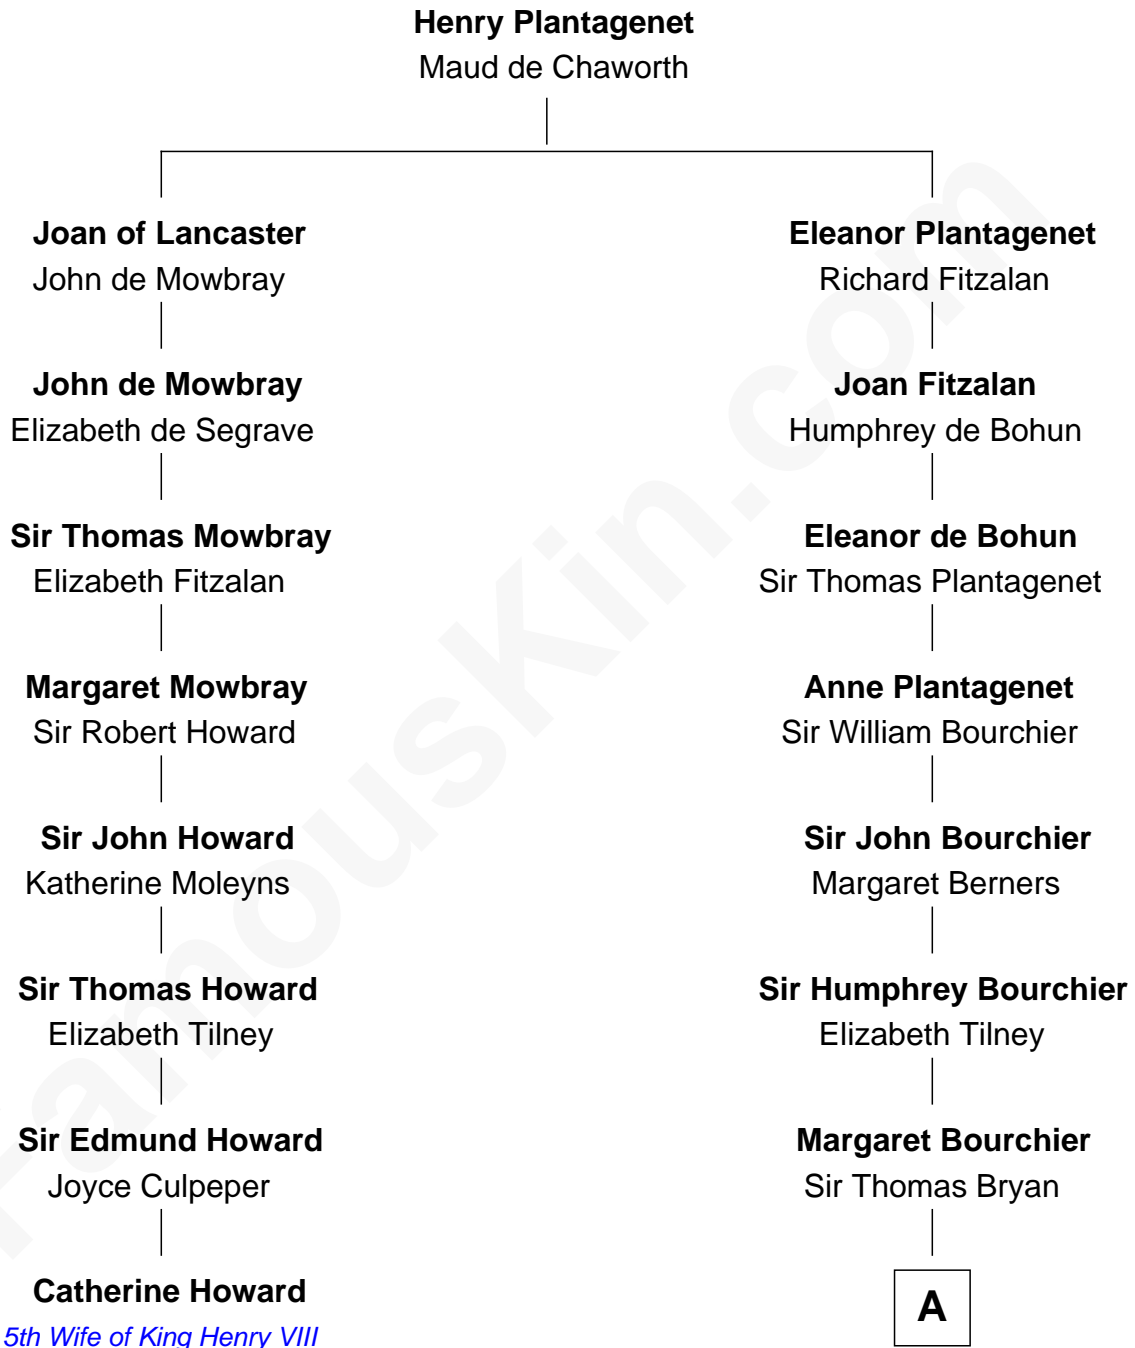

FamousKin.com

Relationship Chart of

Catherine Howard

5th Wife of King Henry VIII

7th cousin 8 times removed of

Robert Treat Paine

Signer of the Declaration of Independence